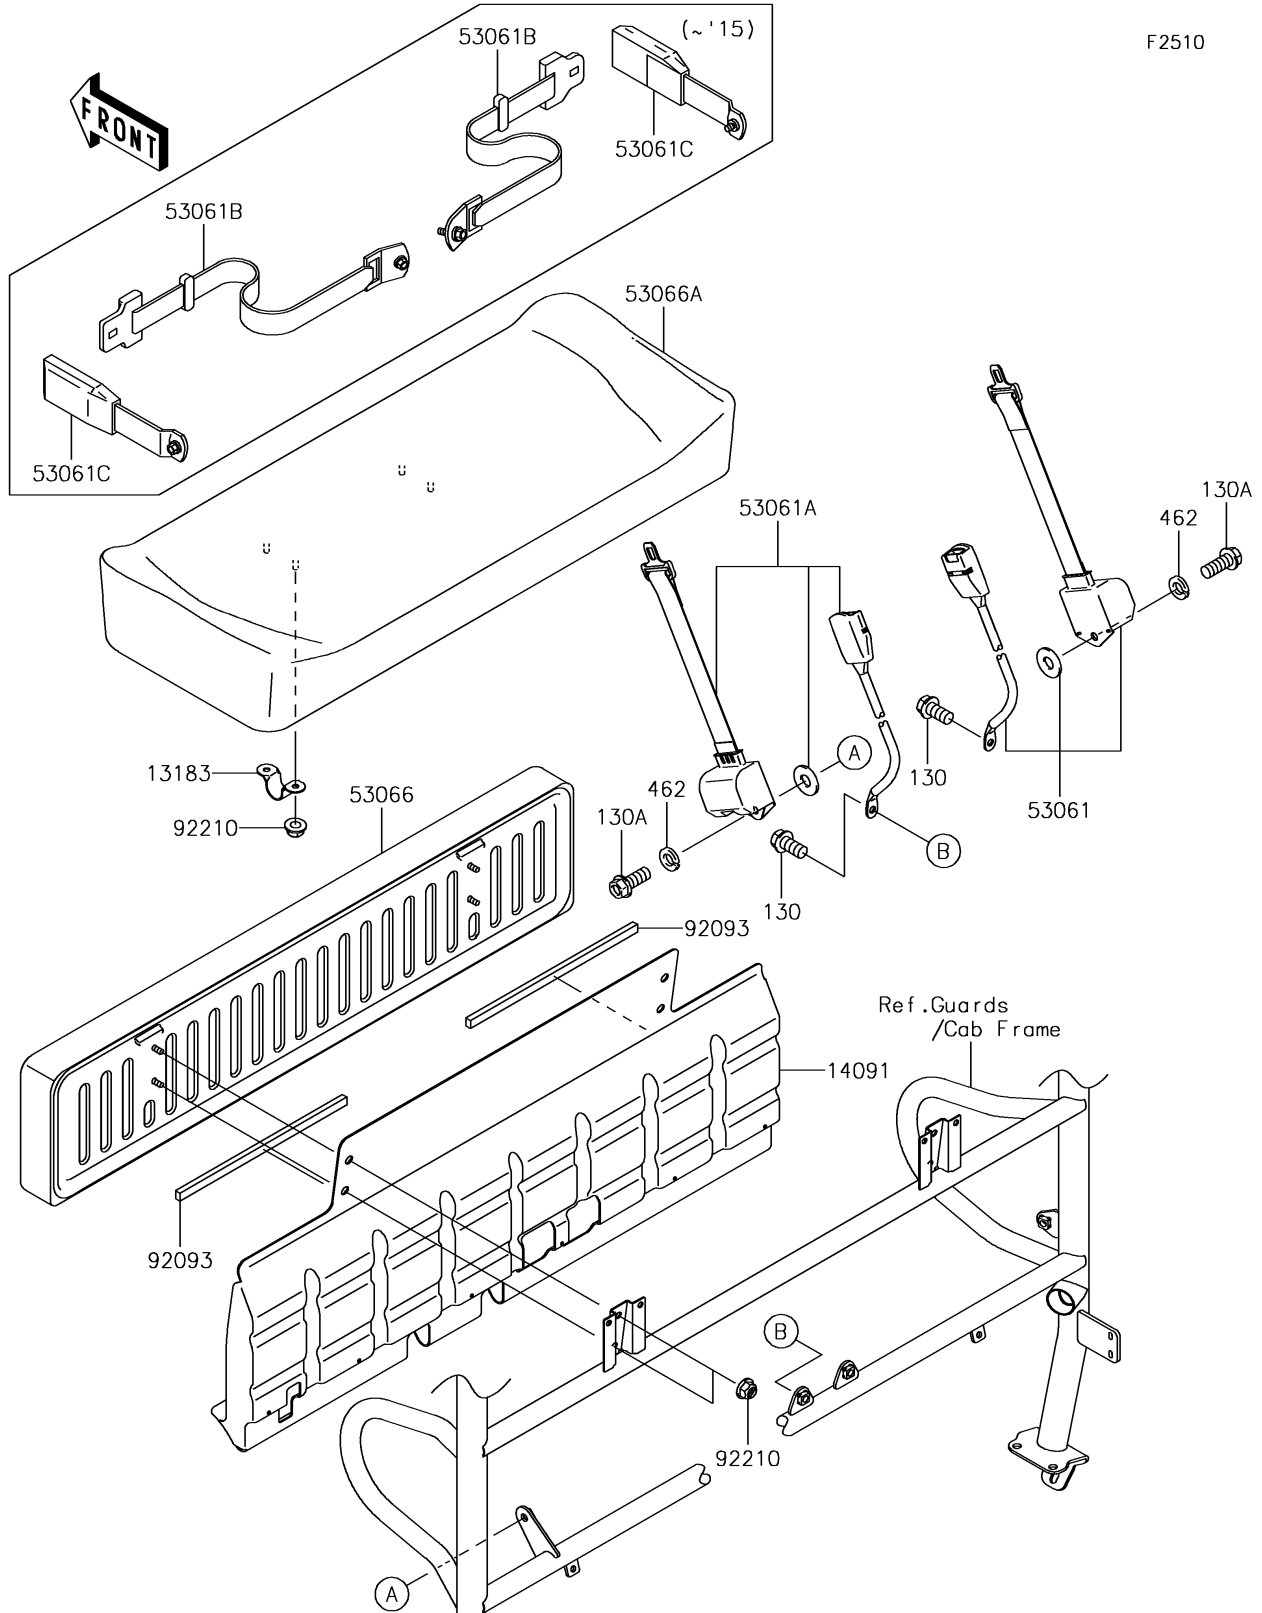

2017 MULE™ 4010 4x4 PARTS DIAGRAM

Seat

2017 MULE™ 4010 4x4 PARTS LIST

Seat

ITEM NAME	PART NUMBER	QUANTITY
PLATE,SEAT (Ref # 13183)	13183-1400	2
COVER,SEAT BACK (Ref # 14091)	14091-0529	1
BELT-SEAT,FR,RH (Ref # 53061)	53061-0315	1
BELT-SEAT,FR,LH (Ref # 53061A)	53061-0316	1
BELT-SEAT,CATCH PLATE (Ref # 53061B)	53061-1013	2
BELT-SEAT,BUCKLE (Ref # 53061C)	53061-1014	2
SEAT-ASSY,BACK,BLACK (Ref # 53066)	53066-0241-MA	1
SEAT-ASSY,FR,LWR,BLACK (Ref # 53066A)	53066-0274-MA	1
SEAL,L=408 (Ref # 92093)	92093-0024	2
NUT,FLANGED,LOCK,8MM (Ref # 92210)	92210-0005	8
BOLT-FLANGED,12X20 (Ref # 130)	130BA1220	2
BOLT-FLANGED,12X25 (Ref # 130A)	130BB1225	2
WASHER-SPRING,12MM (Ref # 462)	462DB1200	2