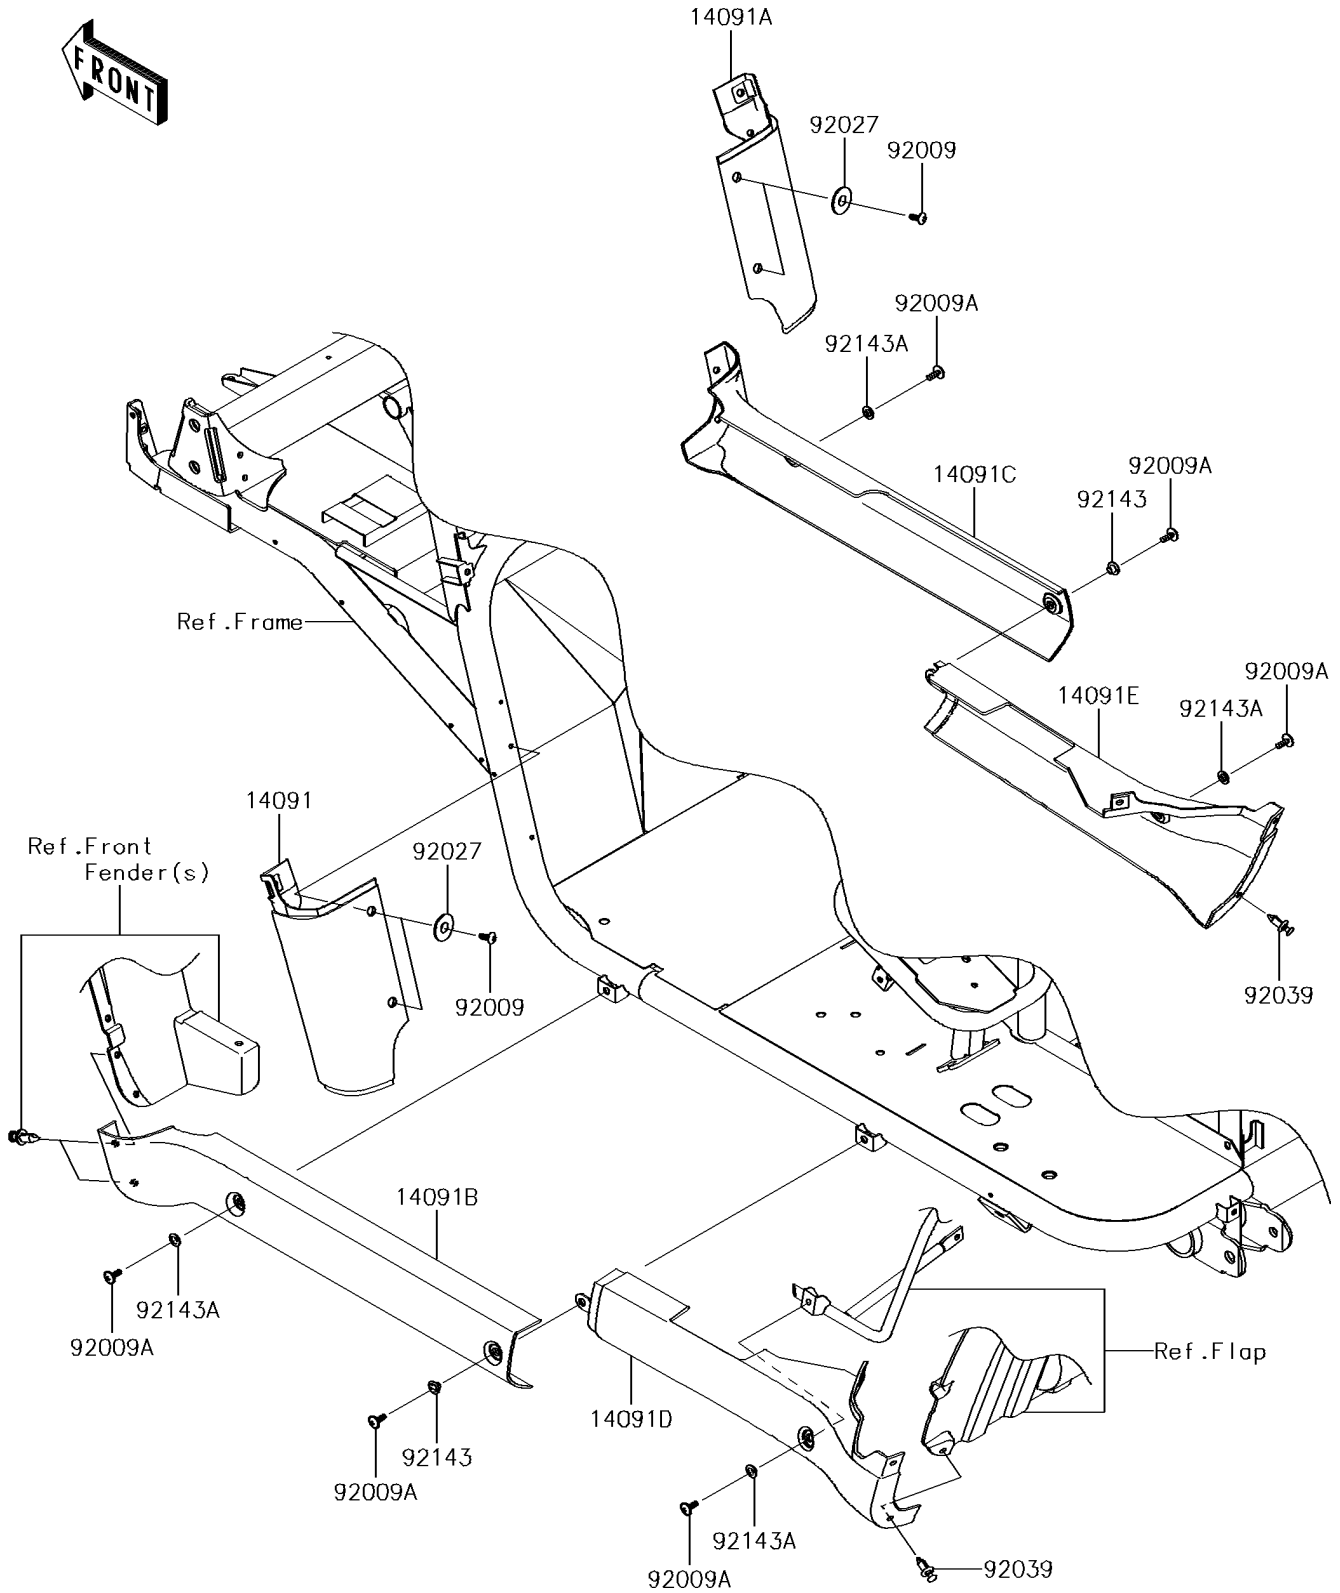

# 2015 MULE™ 4010 4x4 PARTS DIAGRAM

Side Covers/Chain Cover

F2610

## 2015 MULE™ 4010 4x4 PARTS LIST

### Side Covers/Chain Cover

ITEM NAME	PART NUMBER	QUANTITY
COVER,FR FENDER,LWR,LH,F.BLACK (Ref # 14091)	14091-0821-6Z	1
COVER,FR FENDER,LWR,RH,F.BLACK (Ref # 14091A)	14091-0822-6Z	1
COVER,SIDE STEP,FR,LH,F.BLACK (Ref # 14091B)	14091-0823-6Z	1
COVER,SIDE STEP,FR,RH,F.BLACK (Ref # 14091C)	14091-0824-6Z	1
COVER,SIDE STEP,RR,LH,F.BLACK (Ref # 14091D)	14091-0900-6Z	1
COVER,SIDE STEP,RR,RH,F.BLACK (Ref # 14091E)	14091-0901-6Z	1
SCREW,TAPPING,6X16 (Ref # 92009)	92009-1166	4
SCREW,6X16 (Ref # 92009A)	92009-1621	6
COLLAR,L=4.7 (Ref # 92027)	92027-1964	4
RIVET (Ref # 92039)	92039-0776	2
COLLAR (Ref # 92143)	92143-1057	2
COLLAR (Ref # 92143A)	92143-1087	4