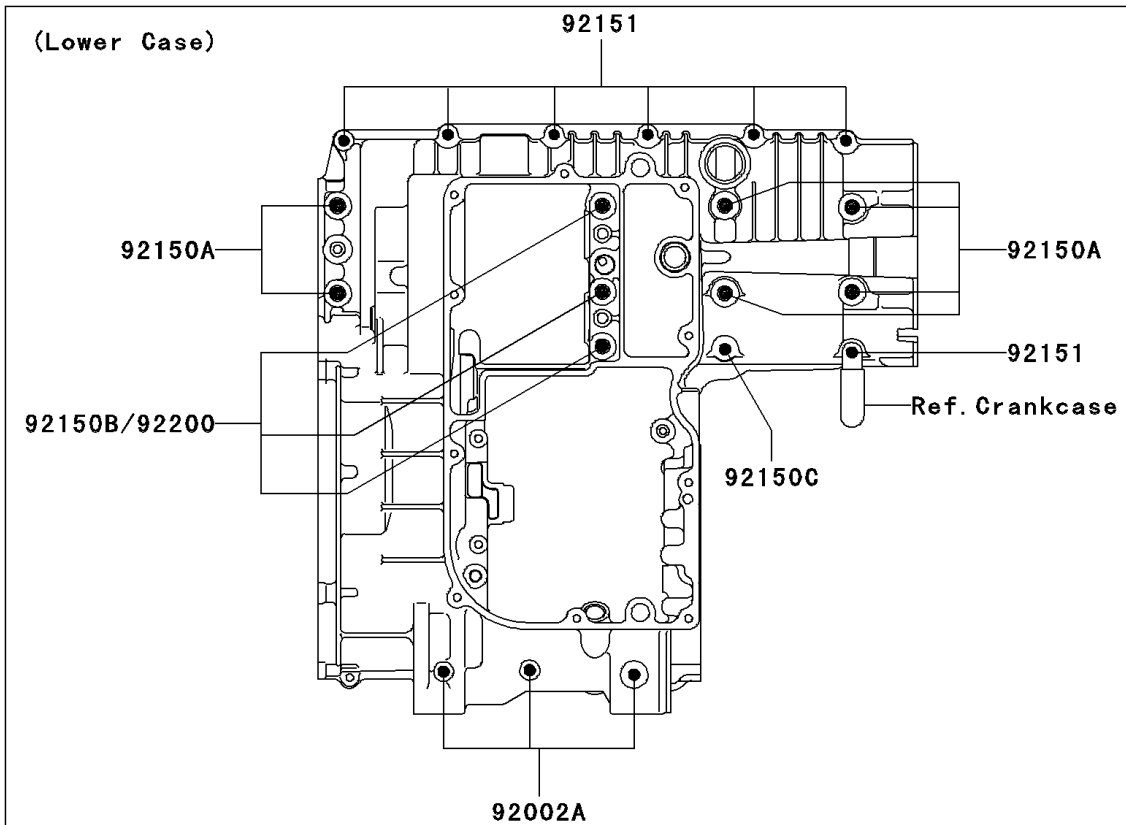

2004 ZRX1200R PARTS DIAGRAM

Crankcase Bolt Pattern

E1412

2004 ZRX1200R PARTS LIST

Crankcase Bolt Pattern

ITEM NAME	PART NUMBER	QUANTITY
BOLT,8X63 (Ref # 92002)	92002-1308	2
BOLT,6X120 (Ref # 92002A)	92002-1654	3
BOLT,6X115 (Ref # 92150)	92150-1140	3
BOLT,9X90 (Ref # 92150A)	92150-1364	6
BOLT,9X140 (Ref # 92150B)	92150-1365	3
BOLT,7X38 (Ref # 92150C)	92150-1367	1
BOLT,6X38 (Ref # 92151)	92151-1904	8
BOLT,6X55 (Ref # 92151A)	92151-1952	1
BOLT,6X85 (Ref # 92151B)	92151-1953	1
WASHER,9.5X18X1.2 (Ref # 92200)	92200-1037	3
WASHER,8.5X16X1.2 (Ref # 92200A)	92200-1063	1