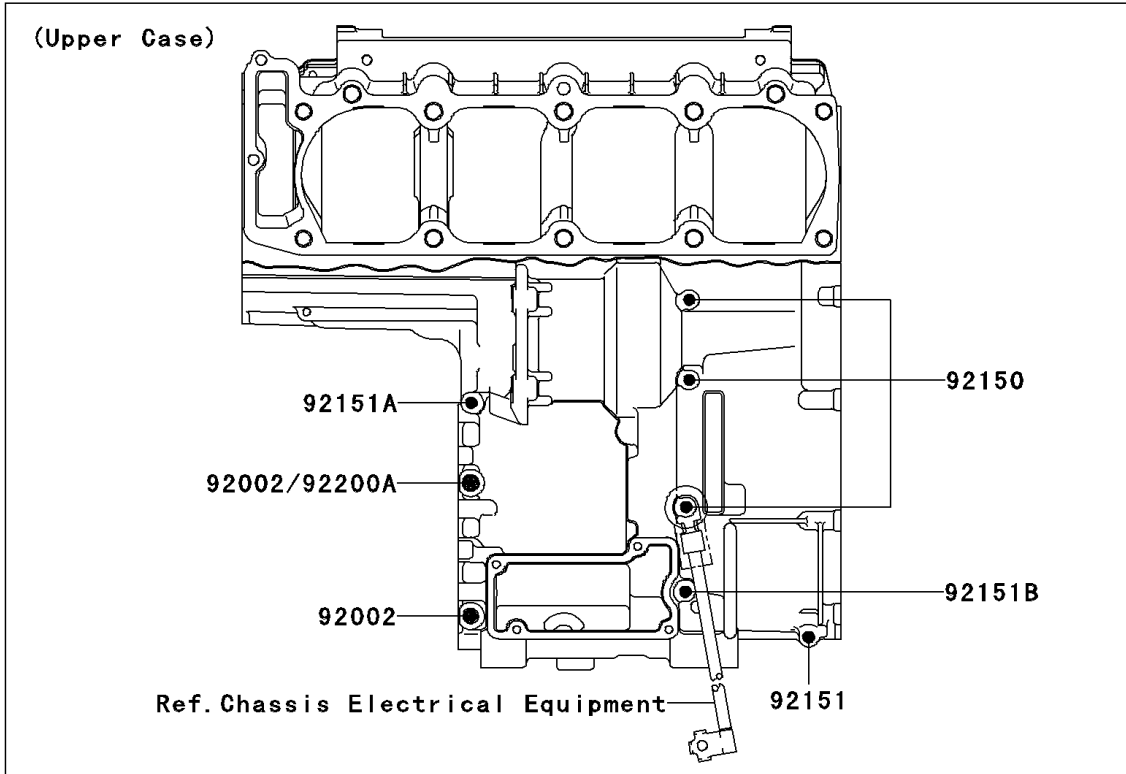

2004 ZRX1200R PARTS DIAGRAM

Crankcase Bolt Pattern

E1412

2004 ZRX1200R PARTS LIST

Crankcase Bolt Pattern

ITEM NAME	PART NUMBER	QUANTITY
BOLT,8X63 (Ref # 92002)	92002-1308	2
BOLT,6X120 (Ref # 92002A)	92002-1654	3
BOLT,6X115 (Ref # 92150)	92150-1140	3
BOLT,9X90 (Ref # 92150A)	92150-1364	6
BOLT,9X140 (Ref # 92150B)	92150-1365	3
BOLT,7X38 (Ref # 92150C)	92150-1367	1
BOLT,6X38 (Ref # 92151)	92151-1904	8
BOLT,6X55 (Ref # 92151A)	92151-1952	1
BOLT,6X85 (Ref # 92151B)	92151-1953	1
WASHER,9.5X18X1.2 (Ref # 92200)	92200-1037	3
WASHER,8.5X16X1.2 (Ref # 92200A)	92200-1063	1