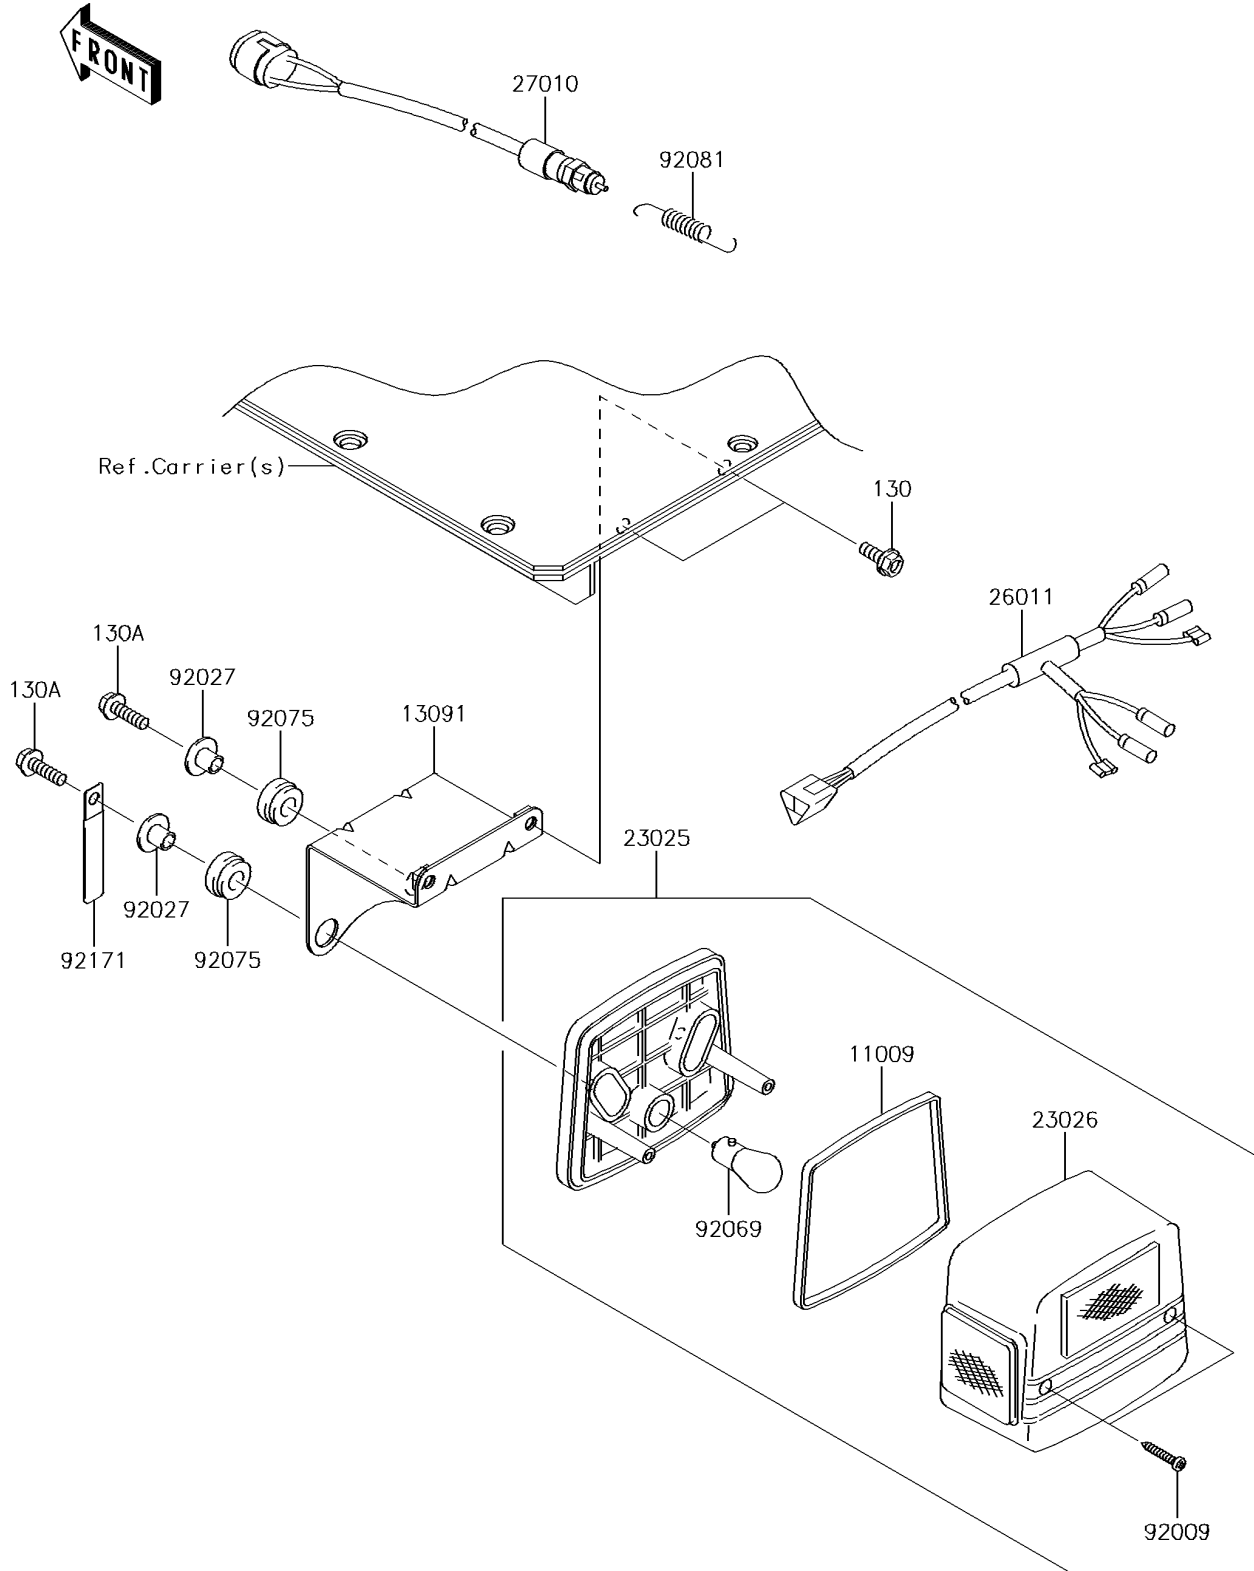

# 2017 MULE™ 4010 4x4 PARTS DIAGRAM

Taillight(s)

F2720

## 2017 MULE™ 4010 4x4 PARTS LIST

### Taillight(s)

| ITEM NAME                        | PART NUMBER | QUANTITY |
|----------------------------------|-------------|----------|
| GASKET,TAIL LAMP (Ref # 11009)   | 11009-1215  | 2        |
| HOLDER,TAIL LAMP (Ref # 13091)   | 13091-1743  | 2        |
| LAMP-TAIL (Ref # 23025)          | 23025-1042  | 2        |
| LENS,TAIL LAMP (Ref # 23026)     | 23026-1019  | 2        |
| WIRE-LEAD (Ref # 26011)          | 26011-1756  | 1        |
| SWITCH,BRAKE LAMP (Ref # 27010)  | 27010-1301  | 1        |
| SCREW,TAPPING,4X25 (Ref # 92009) | 92009-1069  | 4        |
| COLLAR,L=11.1 (Ref # 92027)      | 92027-194   | 4        |
| BULB,12V 21/5W (Ref # 92069)     | 92069-1011  | 2        |
| DAMPER (Ref # 92075)             | 92075-277   | 4        |
| SPRING,HOOK RETURN (Ref # 92081) | 92081-1466  | 1        |
| CLAMP,L=60 (Ref # 92171)         | 92171-0652  | 2        |
| BOLT-FLANGED,6X16 (Ref # 130)    | 130BA0616   | 4        |
| BOLT-FLANGED,6X20 (Ref # 130A)   | 130BA0620   | 4        |