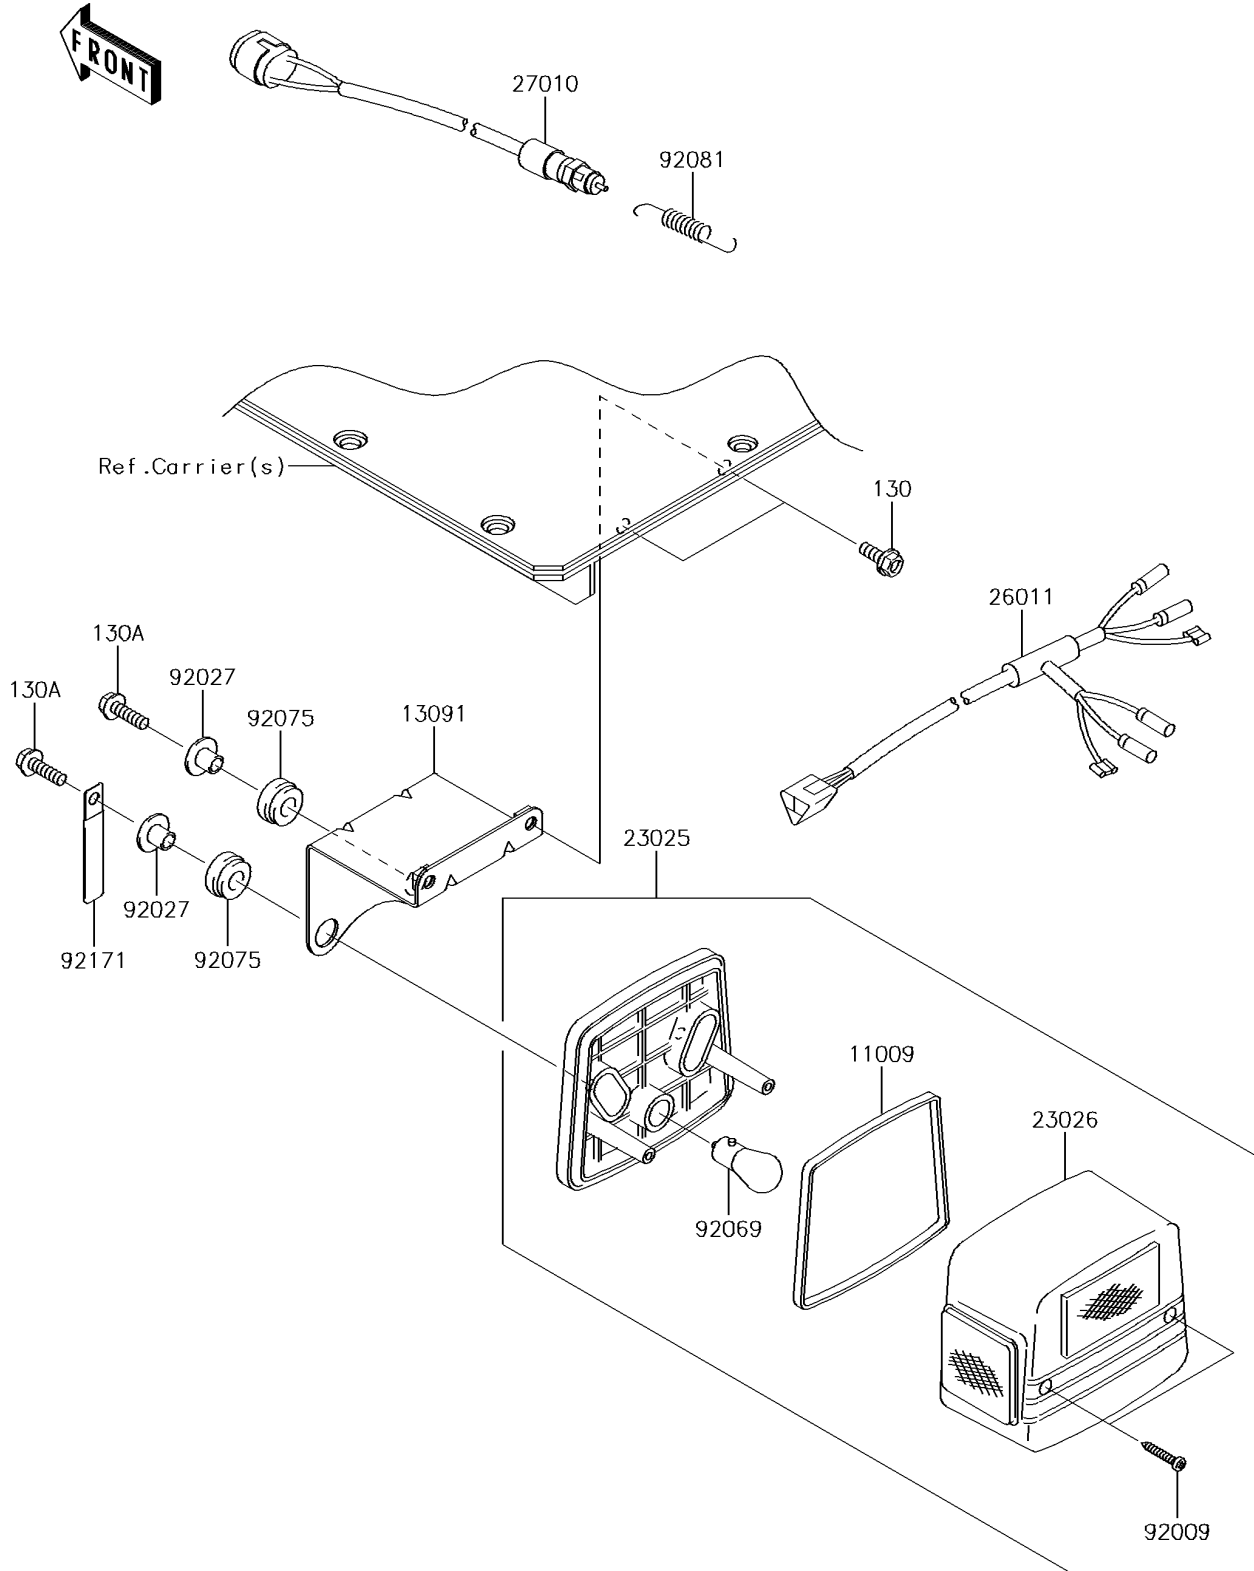

2018 MULE™ 4010 4x4 PARTS DIAGRAM

Taillight(s)

F2720

2018 MULE™ 4010 4x4 PARTS LIST

Taillight(s)

ITEM NAME	PART NUMBER	QUANTITY
GASKET,TAIL LAMP (Ref # 11009)	11009-1215	2
HOLDER,TAIL LAMP (Ref # 13091)	13091-1743	2
LAMP-TAIL (Ref # 23025)	23025-1042	2
LENS,TAIL LAMP (Ref # 23026)	23026-1019	2
WIRE-LEAD (Ref # 26011)	26011-1756	1
SWITCH,BRAKE LAMP (Ref # 27010)	27010-1301	1
SCREW,TAPPING,4X25 (Ref # 92009)	92009-1069	4
COLLAR,L=11.1 (Ref # 92027)	92027-194	4
BULB,12V 21/5W (Ref # 92069)	92069-1011	2
DAMPER (Ref # 92075)	92075-277	4
SPRING,HOOK RETURN (Ref # 92081)	92081-1466	1
CLAMP,L=60 (Ref # 92171)	92171-0652	2
BOLT-FLANGED,6X16 (Ref # 130)	130BA0616	4
BOLT-FLANGED,6X20 (Ref # 130A)	130BA0620	4