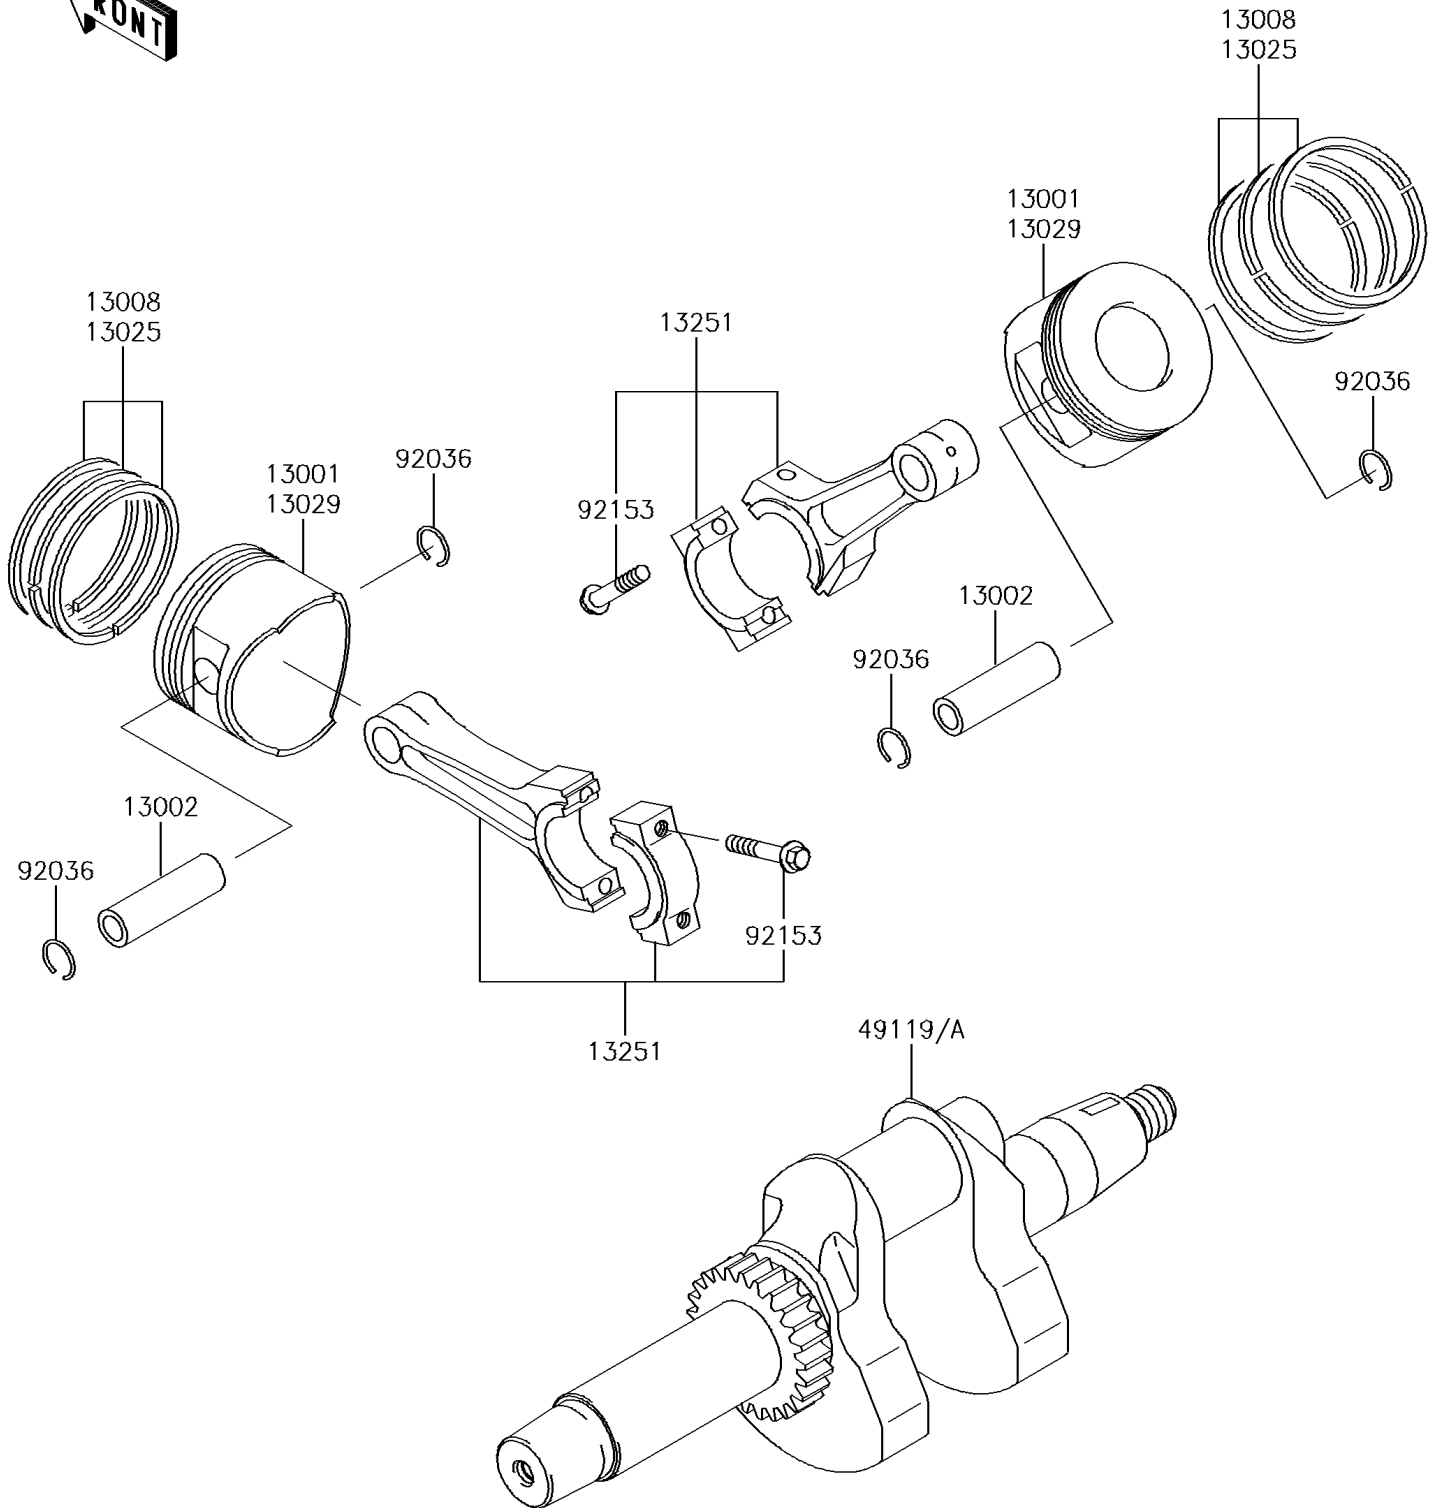

# 2017 MULE™ 4000 PARTS DIAGRAM

Crankshaft/Piston(s)

E1320

## 2017 MULE™ 4000 PARTS LIST

### Crankshaft/Piston(s)

ITEM NAME	PART NUMBER	QUANTITY
PISTON-ENGINE,STD (Ref # 13001)	13001-2210	2
PIN-PISTON (Ref # 13002)	13002-1013	2
RING-SET-PISTON,STD (Ref # 13008)	13008-6025	2
RING-SET-PISTON L,0.50 (Ref # 13025)	13025-6008	AR
PISTON-ENGINE L,0.50 (Ref # 13029)	13029-0033	AR
ROD-ASSY-CONNECTING (Ref # 13251)	13251-0034	2
CRANKSHAFT-ASSY (Ref # 49119)	49119-0015	1
RING-SNAP,PISTON PIN (Ref # 92036)	92036-021	4
BOLT,7X35.2 (Ref # 92153)	92153-2054	4