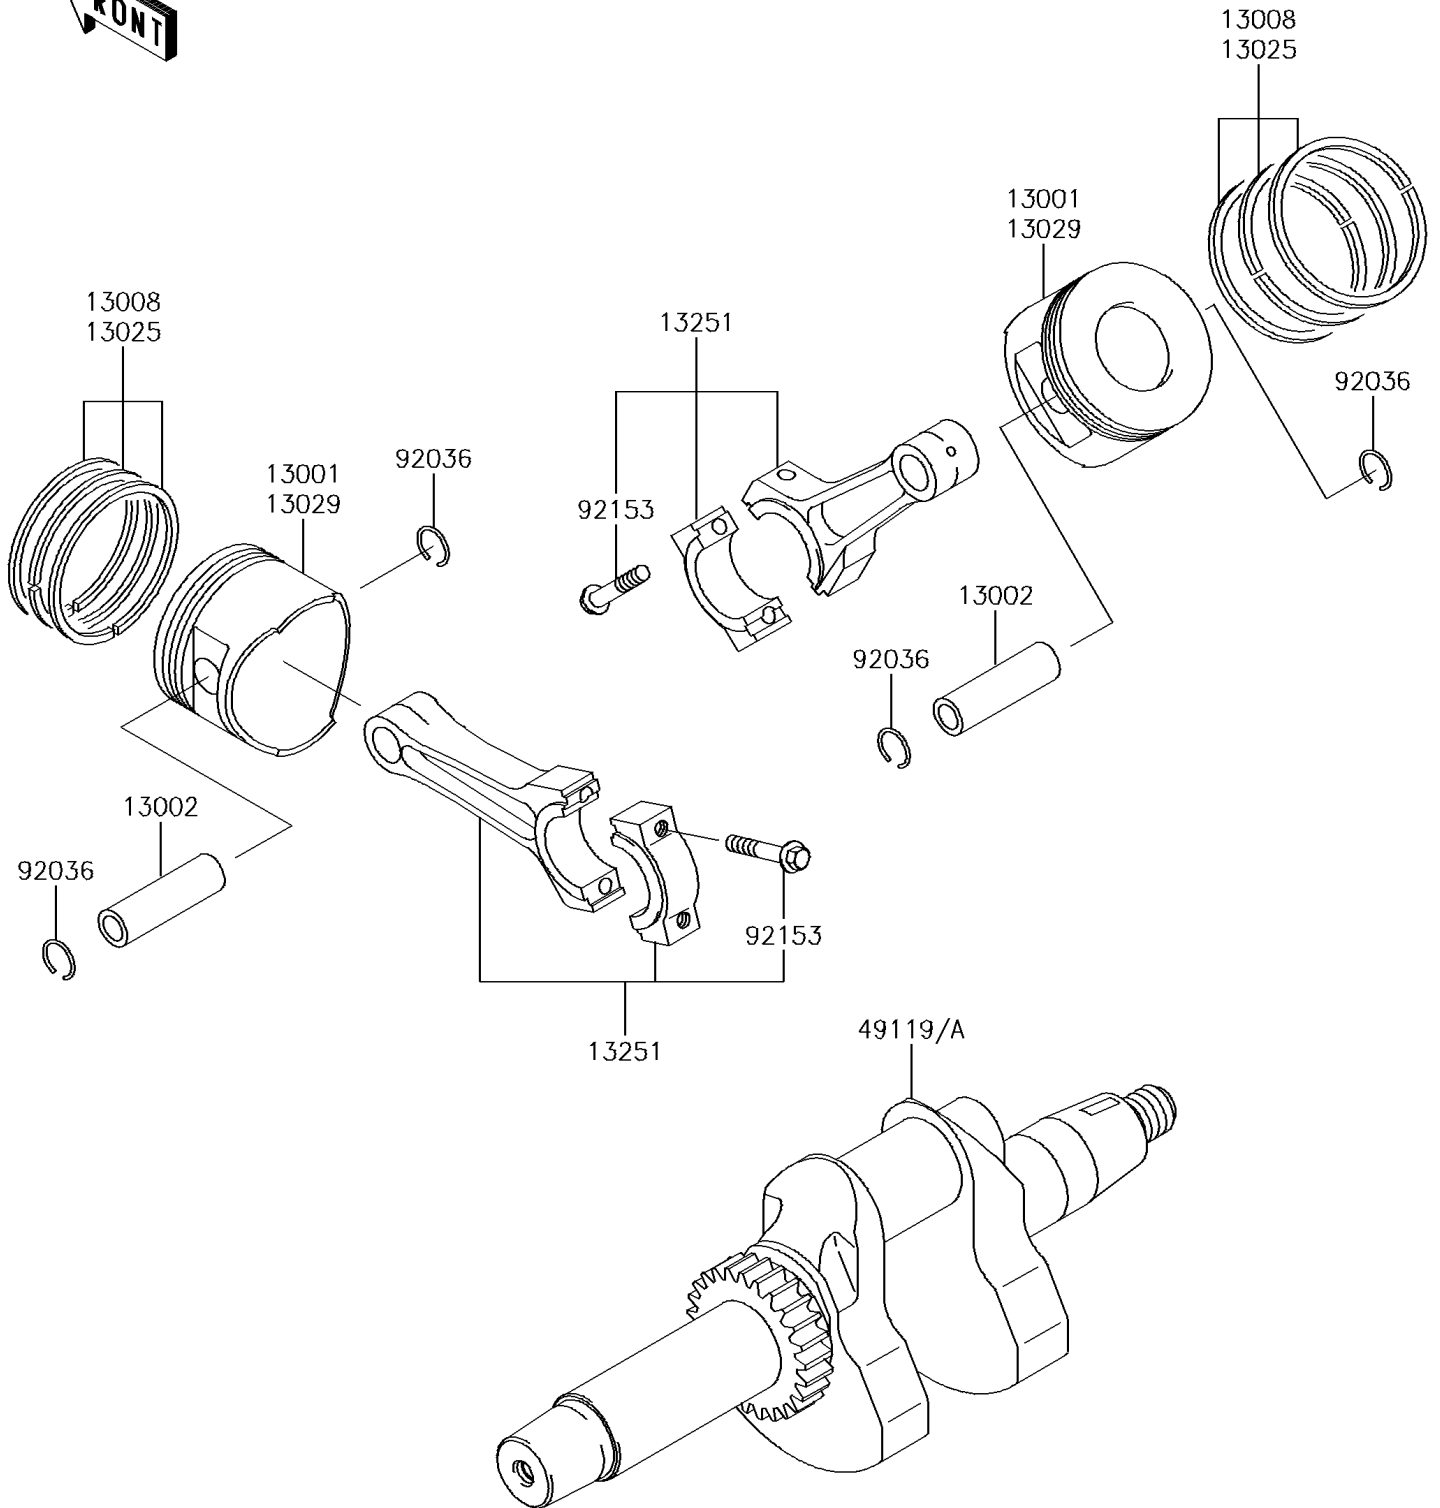

2018 MULE™ 4000 PARTS DIAGRAM

Crankshaft/Piston(s)

E1320

2018 MULE™ 4000 PARTS LIST

Crankshaft/Piston(s)

ITEM NAME	PART NUMBER	QUANTITY
PISTON-ENGINE,STD (Ref # 13001)	13001-2210	2
PIN-PISTON (Ref # 13002)	13002-1013	2
RING-SET-PISTON,STD (Ref # 13008)	13008-6025	2
RING-SET-PISTON L,0.50 (Ref # 13025)	13025-6008	AR
PISTON-ENGINE L,0.50 (Ref # 13029)	13029-0033	AR
ROD-ASSY-CONNECTING (Ref # 13251)	13251-0034	2
CRANKSHAFT-ASSY (Ref # 49119)	49119-0015	1
RING-SNAP,PISTON PIN (Ref # 92036)	92036-021	4
BOLT,7X35.2 (Ref # 92153)	92153-2054	4