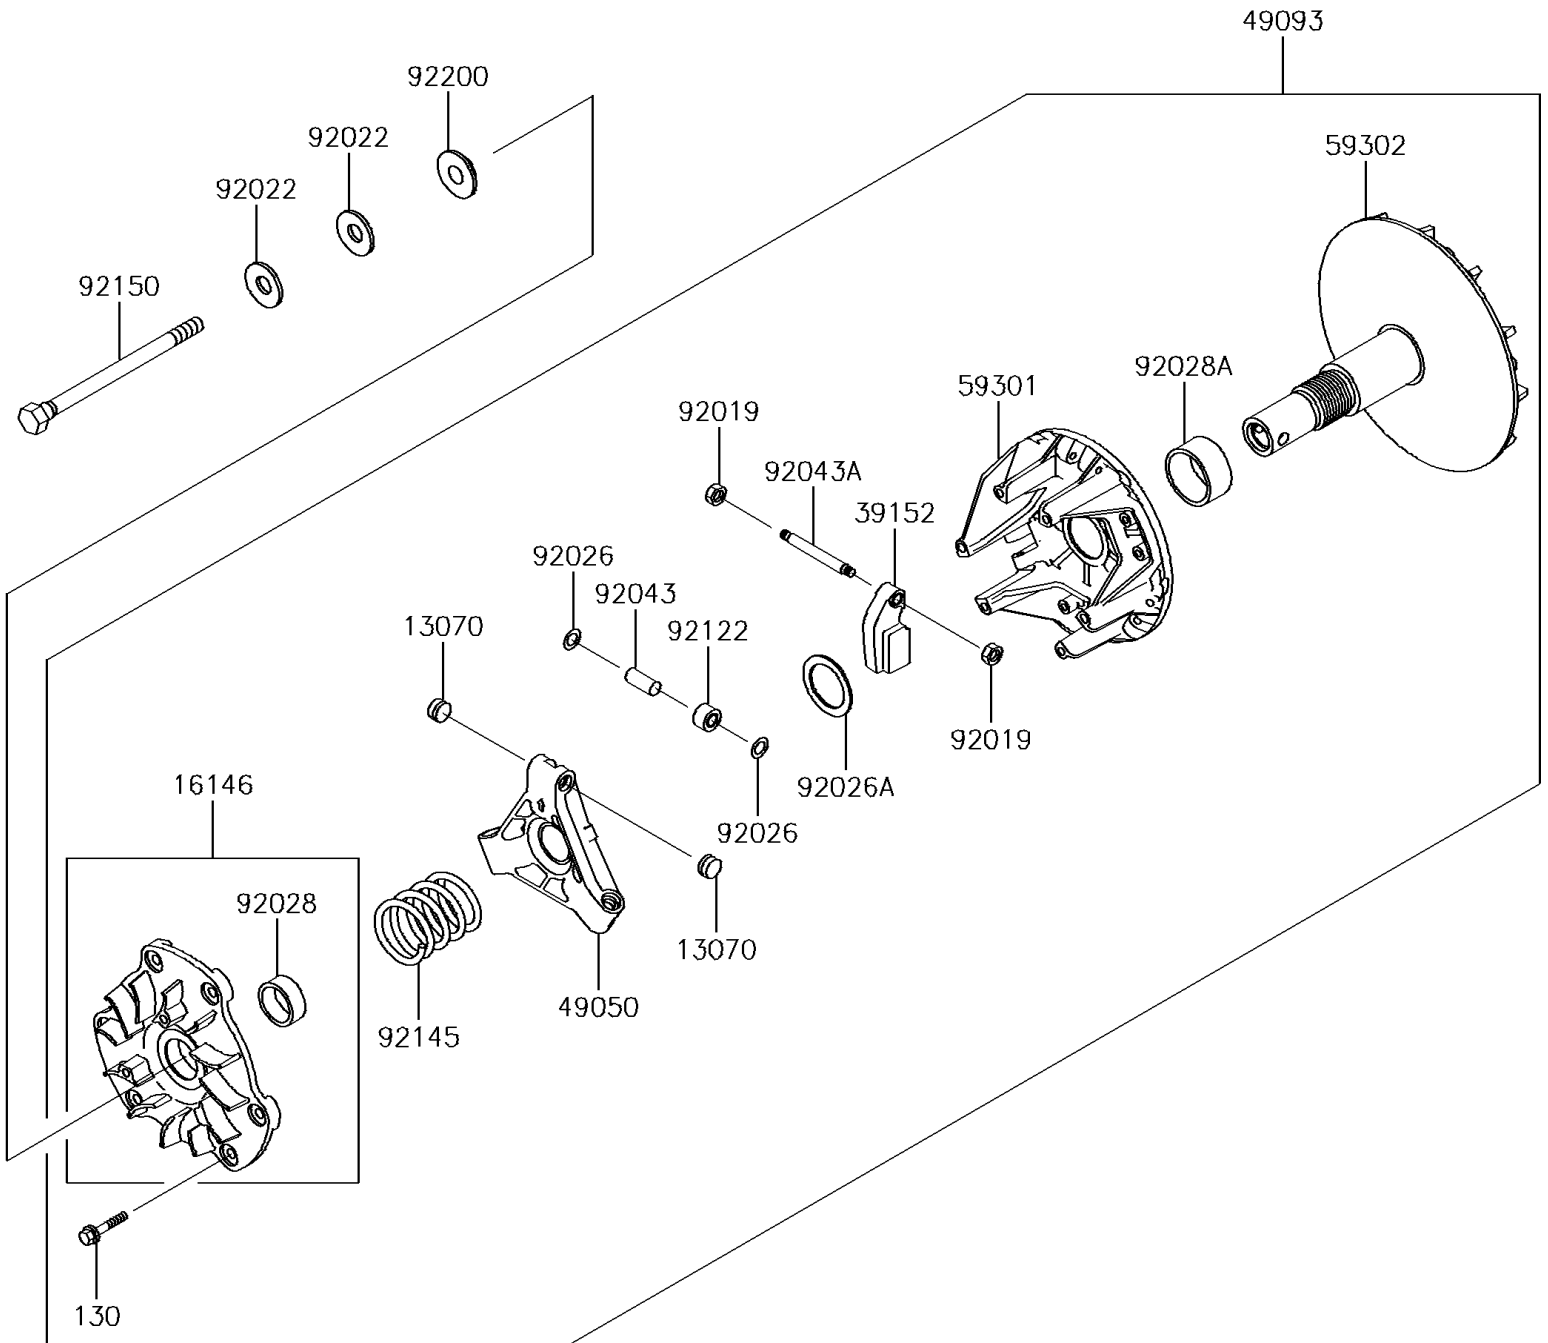

2016 MULE™ 4000 PARTS DIAGRAM

Drive Converter

E1391

2016 MULE™ 4000 PARTS LIST

Drive Converter

ITEM NAME	PART NUMBER	QUANTITY
GUIDE (Ref # 13070)	13070-1330	6
COVER-ASSY (Ref # 16146)	16146-1219	1
WEIGHT-RAMP (Ref # 39152)	39152-1078	3
SPIDER (Ref # 49050)	49050-0018	1
CONVERTER-ASSY-DRIVE (Ref # 49093)	49093-0025	1
SHEAVE-MOVABLE (Ref # 59301)	59301-0016	1
SHEAVE-COMP (Ref # 59302)	59302-1085	1
NUT,LOCK,6MM (Ref # 92019)	92019-008	6
WASHER,SPECIAL CONICAL (Ref # 92022)	92022-1901	2
SPACER (Ref # 92026)	92026-1512	6
SPACER,32.3X44.3X3.6 (Ref # 92026A)	92026-1591	1
BUSHING (Ref # 92028)	92028-1861	1
BUSHING (Ref # 92028A)	92028-1864	1
PIN (Ref # 92043)	92043-1572	3
PIN (Ref # 92043A)	92043-1573	3
ROLLER (Ref # 92122)	92122-1204	3
SPRING,YELLOW PAINT (Ref # 92145)	92145-0639	1
BOLT,12X163.5 (Ref # 92150)	92150-1008	1
WASHER (Ref # 92200)	92200-1401	1
BOLT-FLANGED,6X30 (Ref # 130)	130CA0630	6