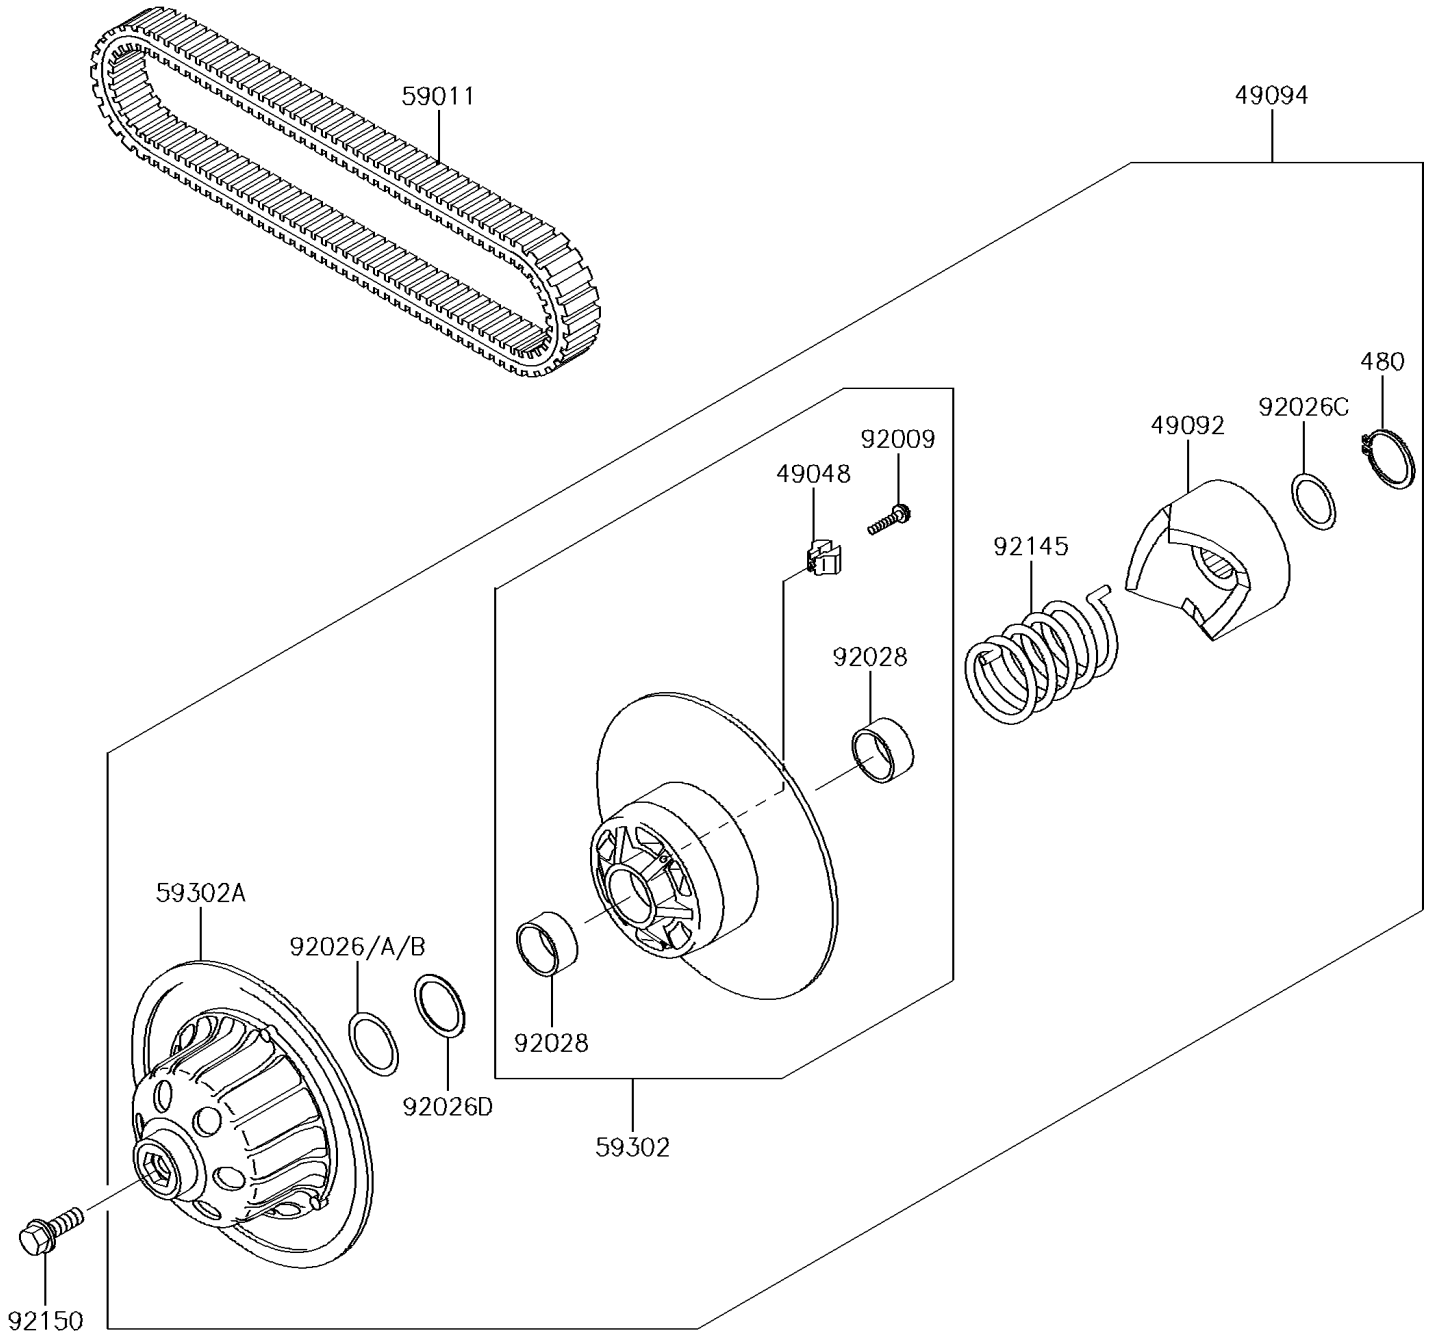

2014 MULE™ 4000 PARTS DIAGRAM

Driven Converter/Drive Belt

E1392

2014 MULE™ 4000 PARTS LIST

Driven Converter/Drive Belt

ITEM NAME	PART NUMBER	QUANTITY
SHOE (Ref # 49048)	49048-1060	3
RAMP (Ref # 49092)	49092-1068	1
CONVERTER-ASSY-DRIVEN (Ref # 49094)	49094-0045	1
BELT, CONVERTER (Ref # 59011)	59011-1077	1
SHEAVE-COMP, MOVABLE (Ref # 59302)	59302-0031	1
SHEAVE-COMP (Ref # 59302A)	59302-0032	1
SCREW, SHOE (Ref # 92009)	92009-1849	3
SPACER, 39X50X0.50 (Ref # 92026)	92026-1507	AR
SPACER, 39X50X0.60 (Ref # 92026A)	92026-1508	AR
SPACER, 39X50X0.80 (Ref # 92026B)	92026-1510	AR
SPACER, 34X44X0.80 (Ref # 92026C)	92026-1521	1
SPACER, 39X49.5X1.0 (Ref # 92026D)	92026-1603	1
BUSHING (Ref # 92028)	92028-1864	2
SPRING (Ref # 92145)	92145-1404	1
BOLT, 12X35 (Ref # 92150)	92150-1009	1
CIRCLIP-TYPE-C, 34MM (Ref # 480)	480J3400	1