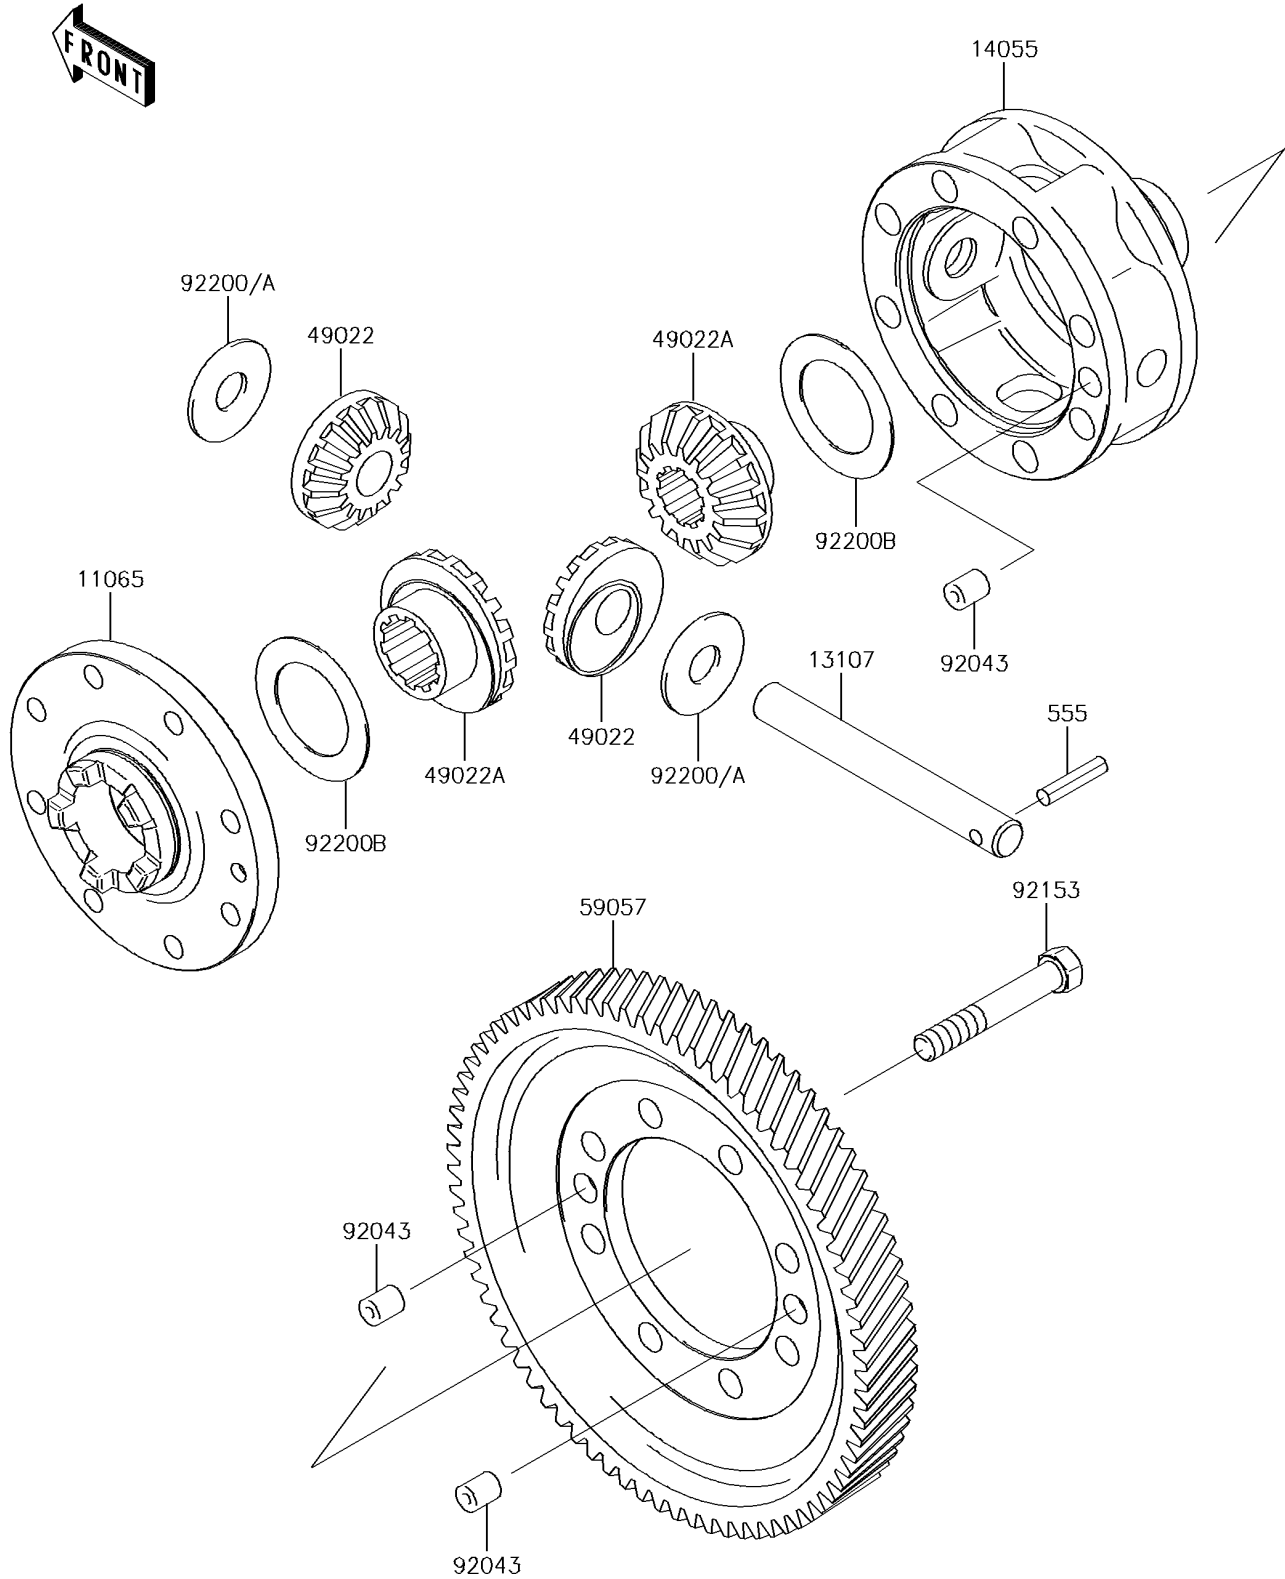

2015 MULE™ 4000 PARTS DIAGRAM

Differential

E1451

2015 MULE™ 4000 PARTS LIST

Differential

ITEM NAME	PART NUMBER	QUANTITY
CAP,GEAR CASE (Ref # 11065)	11065-0033	1
SHAFT (Ref # 13107)	13107-0009	1
CASE-GEAR,DIFFERENTIAL (Ref # 14055)	14055-0003	1
GEAR-BEVEL,10T (Ref # 49022)	49022-1105	2
GEAR-BEVEL,16T (Ref # 49022A)	49022-1117	2
GEAR-HELICAL,DIFFERENTIAL (Ref # 59057)	59057-0002	1
PIN,10X12 (Ref # 92043)	92043-0029	3
BOLT,10X63 (Ref # 92153)	92153-0331	8
WASHER,14.5X38X1.2 (Ref # 92200)	92200-0021	2
WASHER,14.5X38X1.0 (Ref # 92200A)	92200-1044	AR
WASHER,35.5X54X1.0 (Ref # 92200B)	92200-1045	2
PIN-SPRING (Ref # 555)	555A0525	1