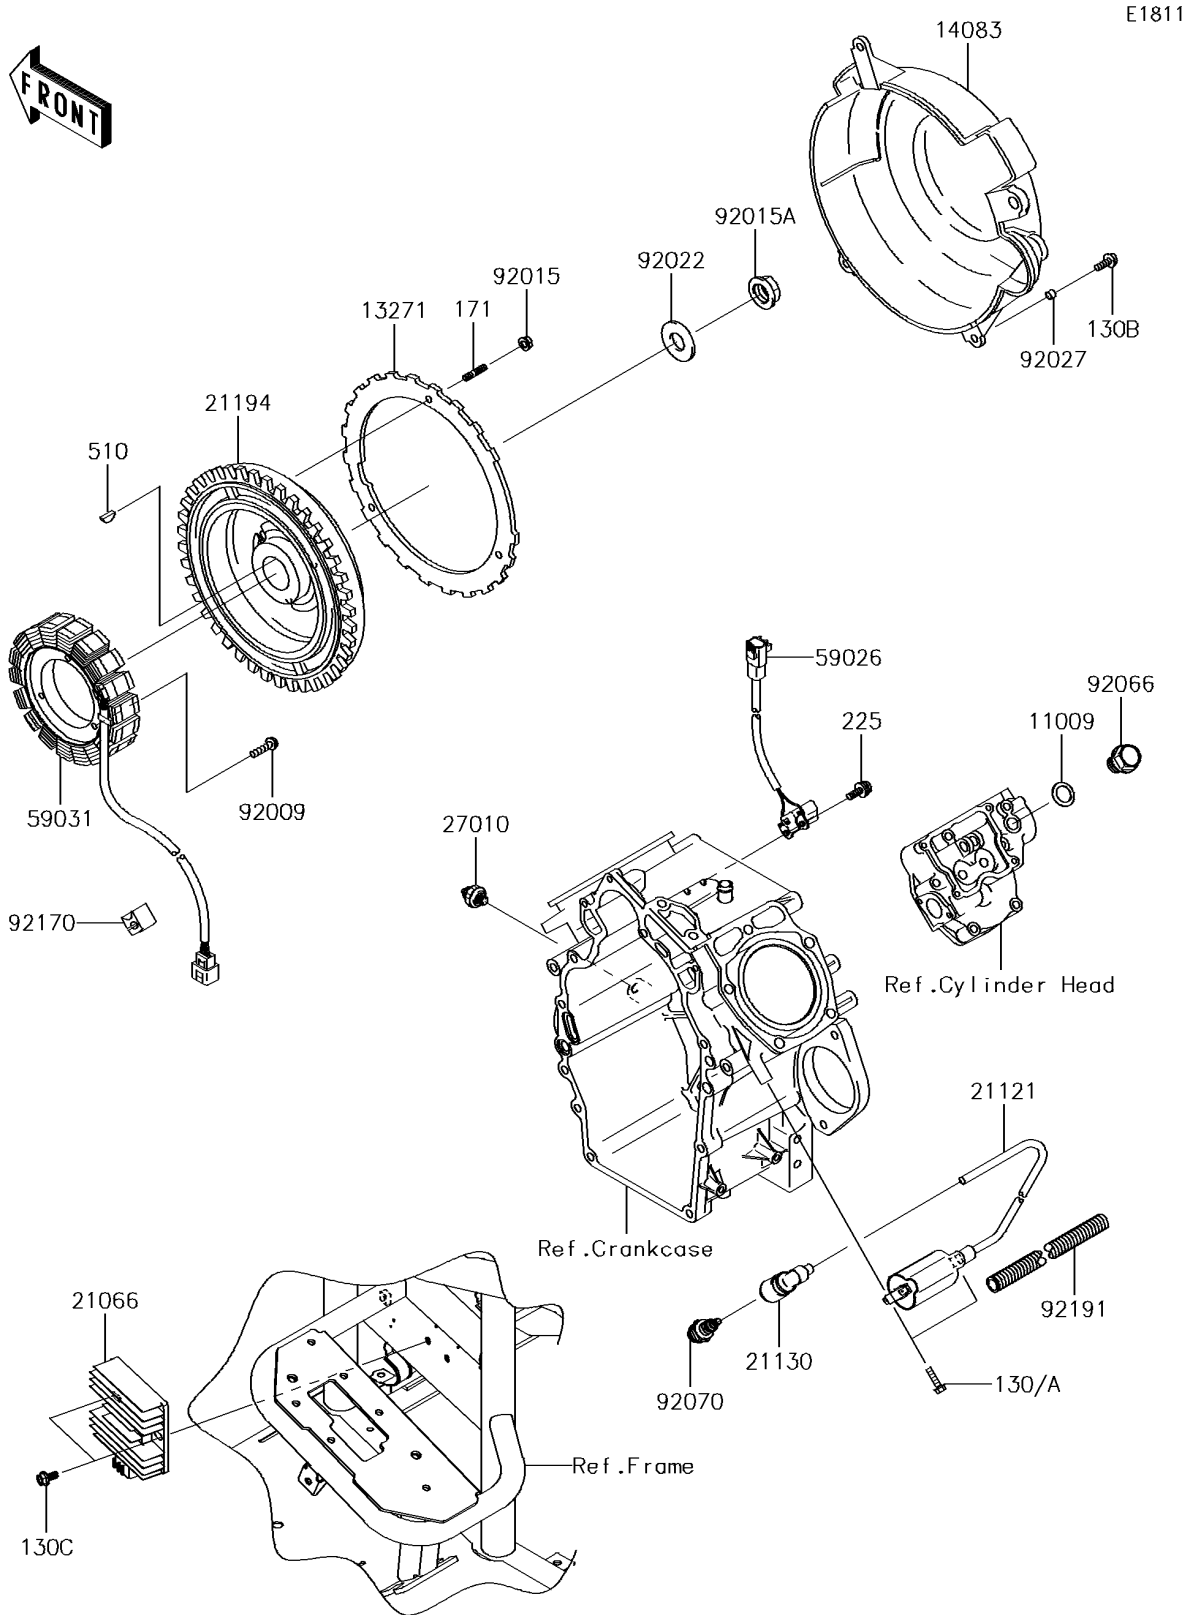

# 2014 MULE™ 4000 PARTS DIAGRAM

## Generator/Ignition Coil

## 2014 MULE™ 4000 PARTS LIST

### Generator/Ignition Coil

ITEM NAME	PART NUMBER	QUANTITY
GASKET,16X24X1 (Ref # 11009)	11009-2566	1
PLATE (Ref # 13271)	13271-2269	1
COVER-FLYWHEEL (Ref # 14083)	14083-2052	1
REGULATOR-VOLTAGE (Ref # 21066)	21066-0717	1
COIL-IGNITION (Ref # 21121)	21121-2092	2
CAP-SPARK PLUG (Ref # 21130)	21130-2060	2
FLYWHEEL-COMP (Ref # 21194)	21194-2352	1
SWITCH,OIL PRESSURE (Ref # 27010)	27010-1313	1
COIL-PULSING (Ref # 59026)	59026-2065	1
COIL-CHARGING (Ref # 59031)	59031-2136	1
SCREW,6X25 (Ref # 92009)	92009-2273	3
NUT,FLANGED,6MM (Ref # 92015)	92015-1367	3
NUT (Ref # 92015A)	92015-2167	1
WASHER (Ref # 92022)	92022-2229	1
COLLAR,6.2X7.8X5 (Ref # 92027)	92027-2096	3
PLUG,DRAIN (Ref # 92066)	92066-2099	1
PLUG-SPARK,BPR2ES(NGK),SOLID (Ref # 92070)	92070-2110	2
CLAMP (Ref # 92170)	92170-2056	1
TUBE (Ref # 92191)	92191-2124	1
BOLT-FLANGED,5X20 (Ref # 130)	130AA0520	4
BOLT-FLANGED,6X16 (Ref # 130B)	130BA0616	3
BOLT-FLANGED,6X14 (Ref # 130C)	130BB0614	2
BOLT-STUD,6X18 (Ref # 171)	171BA0618	3
SCREW-PAN-WSP-CROS,4X14 (Ref # 225)	225AA0414	2
KEY-WOODRUFF (Ref # 510)	510A5100	1