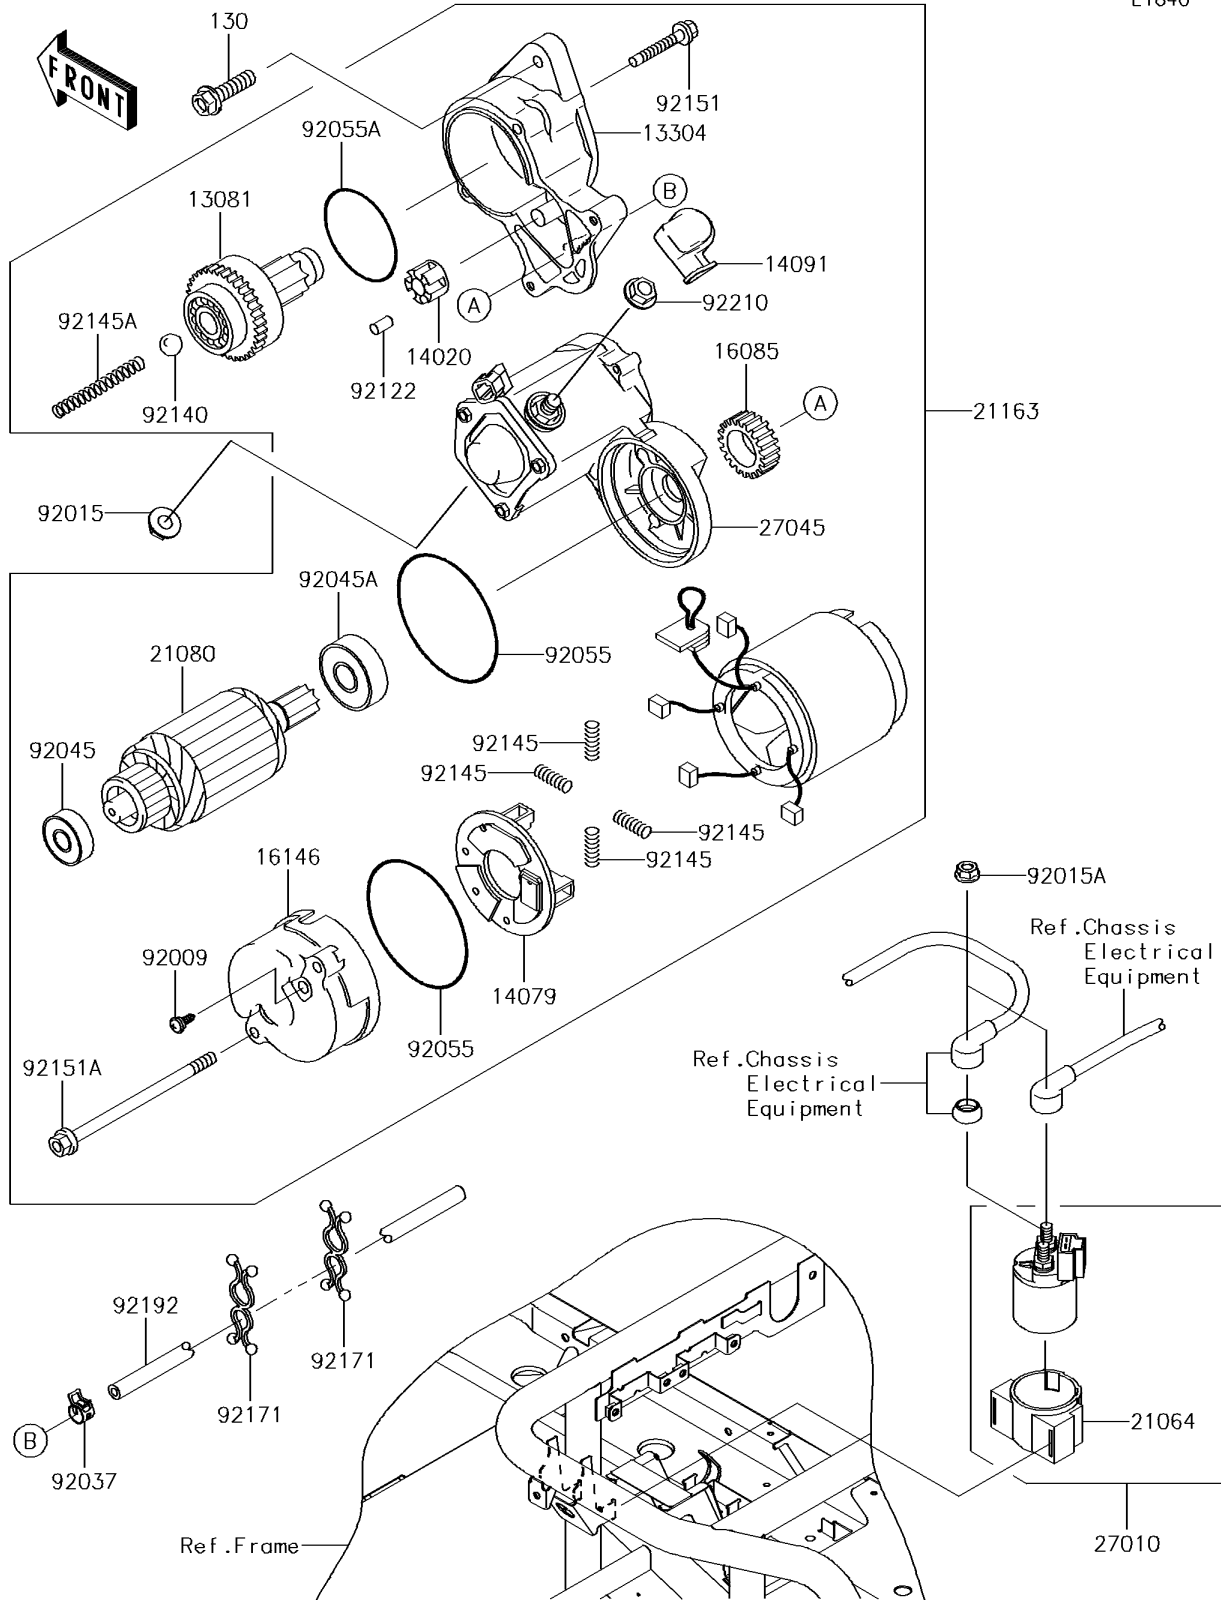

2018 MULE™ 4000 PARTS DIAGRAM

Starter Motor

E1840

2018 MULE™ 4000 PARTS LIST

Starter Motor

ITEM NAME	PART NUMBER	QUANTITY
CLUTCH-ASSY (Ref # 13081)	13081-2231	1
HOUSING-ASSY (Ref # 13304)	13304-2253	1
RETAINER (Ref # 14020)	14020-2112	1
HOLDER-ASSY (Ref # 14079)	14079-2064	1
COVER (Ref # 14091)	14091-2080	1
GEAR (Ref # 16085)	16085-2055	1
COVER-ASSY (Ref # 16146)	16146-2243	1
DAMPER,MAGNETIC SWITCH (Ref # 21064)	21064-002	1
ARMATURE (Ref # 21080)	21080-2070	1
STARTER-ELECTRIC (Ref # 21163)	21163-2134	1
SWITCH,MAGNETIC (Ref # 27010)	27010-1098	1
SWITCH-ASSY (Ref # 27045)	27045-2020	1
SCREW (Ref # 92009)	92009-2455	2
NUT,8MM (Ref # 92015)	92015-1143	1
NUT,FLANGED,6MM (Ref # 92015A)	92015-1367	2
CLAMP (Ref # 92037)	92037-2113	1
BEARING-BALL,60102RKMDSH2C3 (Ref # 92045)	92045-2257	1
BEARING-BALL (Ref # 92045A)	92045-2258	1
RING-O (Ref # 92055)	92055-2199	2
RING-O (Ref # 92055A)	92055-2200	1
ROLLER (Ref # 92122)	92122-2057	5
BALL (Ref # 92140)	92140-2061	1
SPRING (Ref # 92145)	92145-2096	4
SPRING (Ref # 92145A)	92145-2097	1
BOLT (Ref # 92151)	92151-2167	2
BOLT (Ref # 92151A)	92151-2168	2
CLAMP (Ref # 92171)	92171-0476	2
TUBE,4.7X9.5X1000 (Ref # 92192)	92192-0937	1
NUT (Ref # 92210)	92210-2084	1

2018 MULE™ 4000 PARTS LIST

Starter Motor

ITEM NAME	PART NUMBER	QUANTITY
BOLT-FLANGED,8X30 (Ref # 130)	130CA0830	2