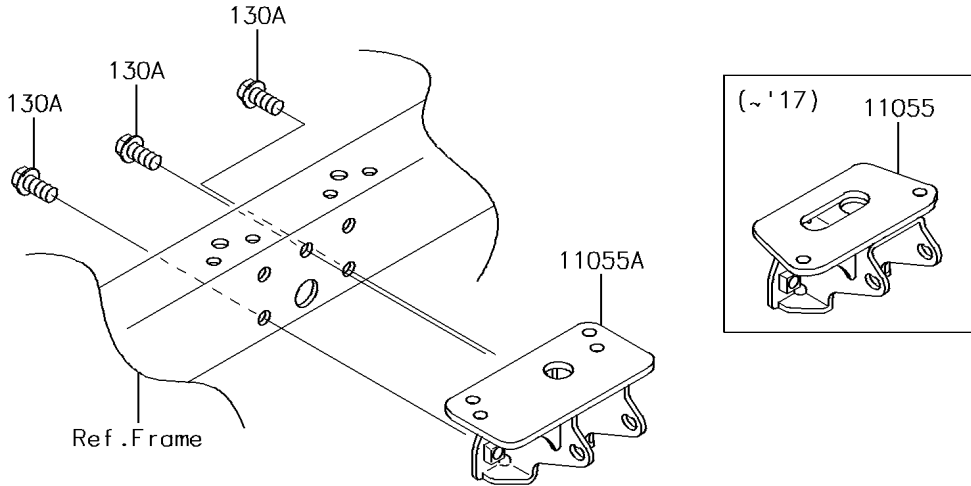

# 2017 MULE™ 4000 PARTS DIAGRAM

Engine Mount

F2122

### Engine Mount

ITEM NAME	PART NUMBER	QUANTITY
BRACKET,FRONT GEAR CASE (Ref # 11055)	11055-1468	1
BOLT,10X145 (Ref # 92002)	92002-1348	2
BOLT,FLANGED,10X80 (Ref # 92002A)	92002-1764	1
NUT,LOCK,10MM (Ref # 92015)	92015-1597	3
BOLT-FLANGED,8X20 (Ref # 130)	130BA0820	4
BOLT-FLANGED,10X20 (Ref # 130A)	130BA1020	3
BOLT-FLANGED,8X20 (Ref # 130B)	130CA0820	4