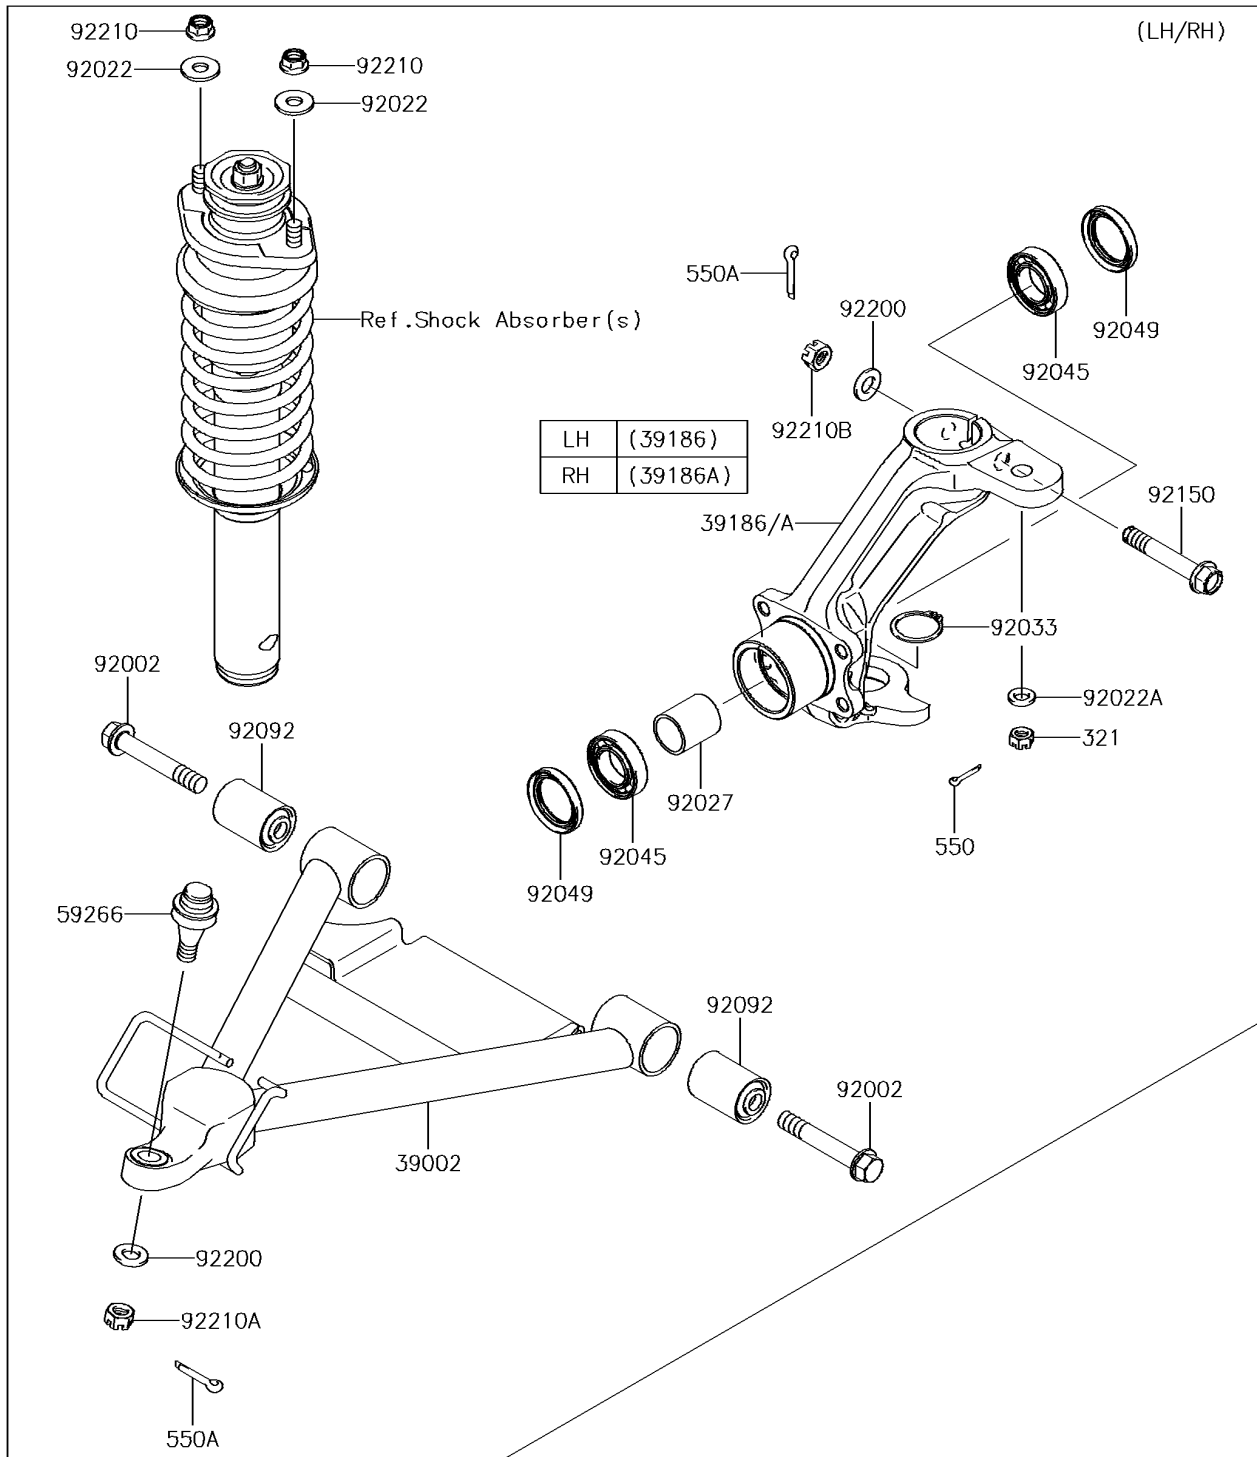

2017 MULE™ 4000 PARTS DIAGRAM

Front Suspension

F2152

2017 MULE™ 4000 PARTS LIST

Front Suspension

ITEM NAME	PART NUMBER	QUANTITY
ARM-COMP-SUSP (Ref # 39002)	39002-0001	2
KNUCKLE,FR,LH (Ref # 39186)	39186-0074	1
KNUCKLE,FR,RH (Ref # 39186A)	39186-0075	1
JOINT-BALL (Ref # 59266)	59266-1080	2
BOLT,FLANGED,12X75 (Ref # 92002)	92002-1661	4
WASHER,10.5X26X2.3 (Ref # 92022)	92022-044	4
WASHER,10.5X18X2.5 (Ref # 92022A)	92022-1876	2
COLLAR,L=34.5 (Ref # 92027)	92027-1538	2
RING-SNAP,C-TYPE,32MM (Ref # 92033)	92033-1262	2
BEARING-BALL (Ref # 92045)	92045-3707	4
SEAL-OIL,SD35X47X7HS (Ref # 92049)	92049-1513	4
BUSHING-RUBBER (Ref # 92092)	92092-1065	4
BOLT,FLANGED,12X72 (Ref # 92150)	92150-1356	2
WASHER,12.3X23X2.3 (Ref # 92200)	92200-1004	4
NUT,LOCK,FLANGED,10MM (Ref # 92210)	92210-0276	4
NUT,CASTLE,12MM (Ref # 92210A)	92210-0395	2
NUT,12MM (Ref # 92210B)	92210-7501	2
NUT-CASTLE (Ref # 321)	321BA1000	2
PIN-COTTER,2.0X22 (Ref # 550)	550AA2022	2
PIN-COTTER,3.0X25 (Ref # 550A)	550AA3025	4