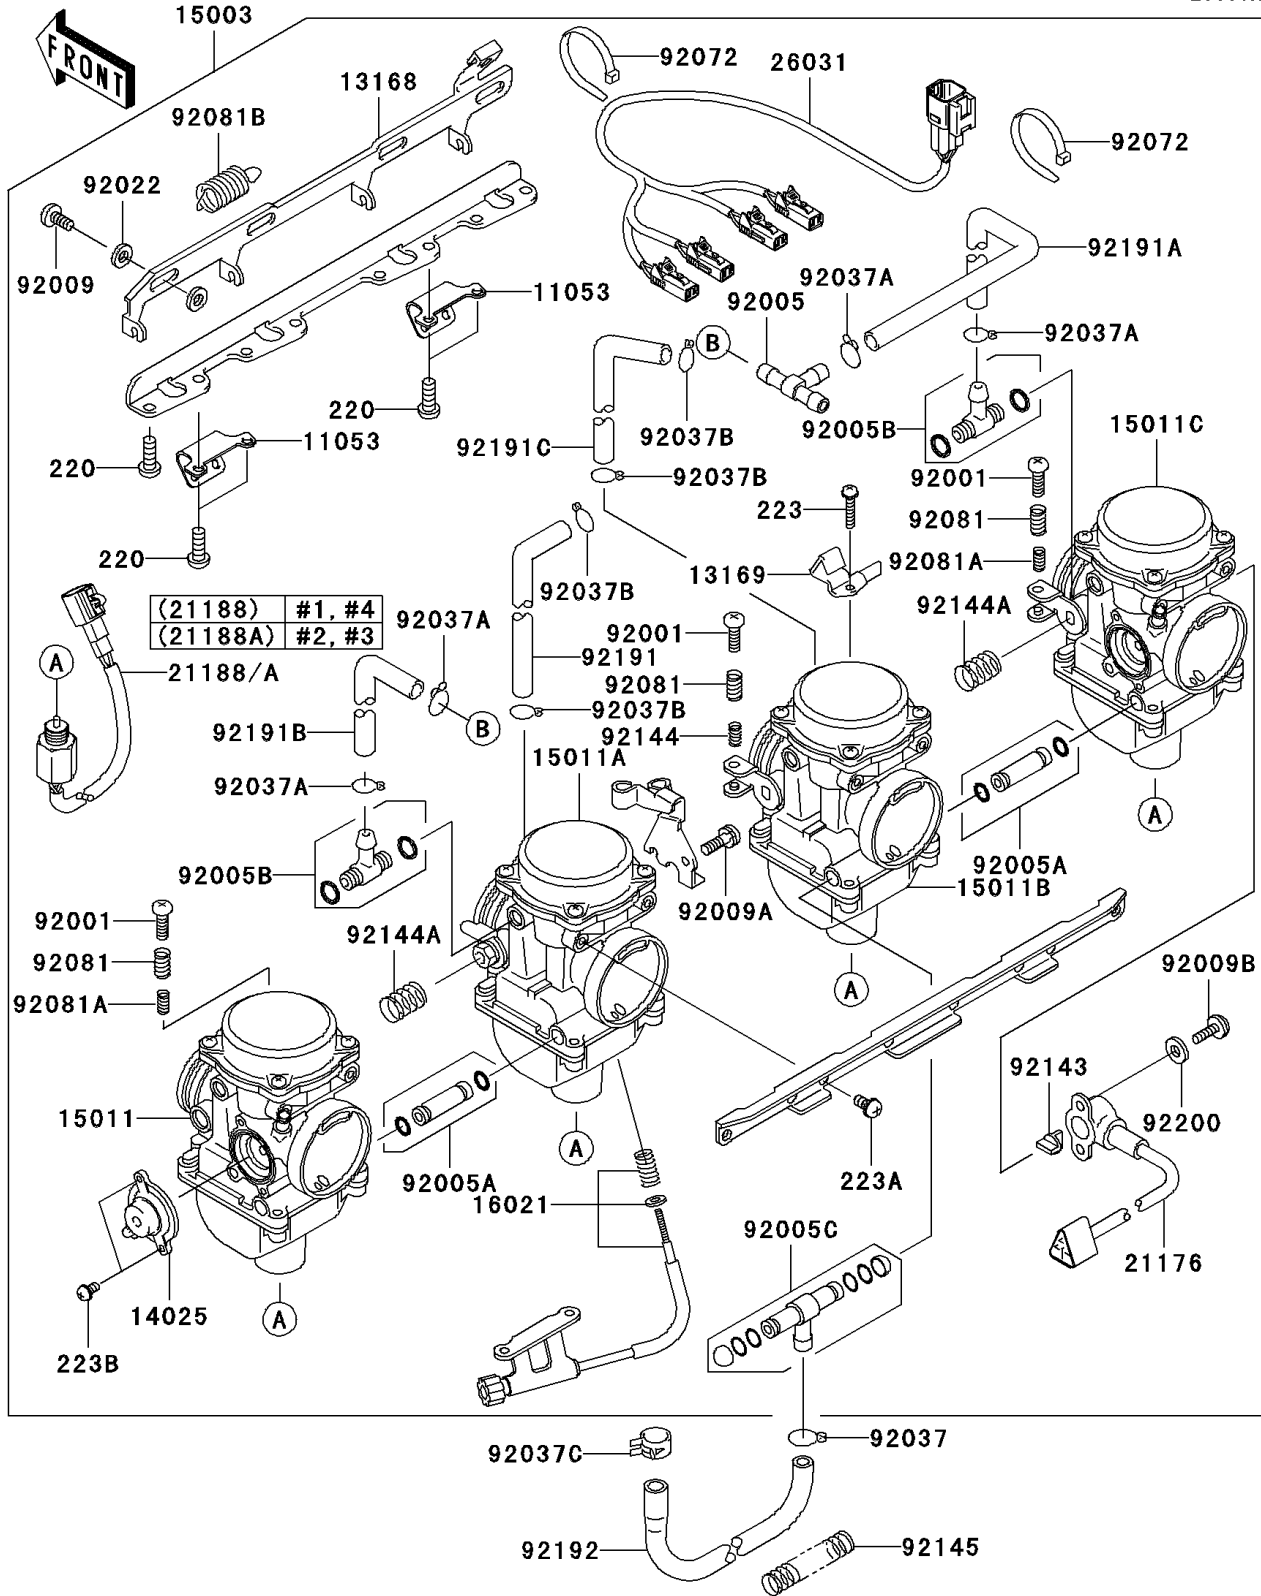

2004 ZRX1200R PARTS DIAGRAM

Carburetor(CA)

E1611A

2004 ZRX1200R PARTS LIST

Carburetor(CA)

ITEM NAME	PART NUMBER	QUANTITY
BRACKET (Ref # 11053)	11053-1406	2
LEVER,STARTER (Ref # 13168)	13168-1245	1
PLATE,STARTER CABLE (Ref # 13169)	13169-1871	1
COVER,AIR CUT VALVE (Ref # 14025)	14025-1903	1
CARBURETOR-ASSY (Ref # 15003)	15003-0037	1
CARBURETOR,LH,OUTSIDE (Ref # 15011)	15011-0062	1
CARBURETOR,LH,INSIDE (Ref # 15011A)	15011-0063	1
CARBURETOR,RH,INSIDE (Ref # 15011B)	15011-0064	1
CARBURETOR,RH,OUTSIDE (Ref # 15011C)	15011-0065	1
SCREW-THROTTLE STOP (Ref # 16021)	16021-1172	1
SENSOR,THROTTLE (Ref # 21176)	21176-1073	1
SOLENOID,#1,FUEL CUT VALVE (Ref # 21188)	21188-1006	2
SOLENOID,#2,FUEL CUT VALVE (Ref # 21188A)	21188-1007	2
HARNESS (Ref # 26031)	26031-0206	1
BOLT,THROTTLE ADJUST (Ref # 92001)	92001-1998	3
FITTING,T-TYPE (Ref # 92005)	92005-1119	1
FITTING (Ref # 92005A)	92005-1310	2
FITTING (Ref # 92005B)	92005-1314	2
FITTING,FUEL (Ref # 92005C)	92005-1392	1
SCREW (Ref # 92009)	92009-1262	3
SCREW,5X10 (Ref # 92009A)	92009-1365	1
SCREW (Ref # 92009B)	92009-1781	2
SCREW-PAN-CROS,6X16 (Ref # 220)	220B0616	8
SCREW-PAN-WS-CROS (Ref # 223)	223C0420	1
SCREW-PAN-WS-CROS (Ref # 223A)	223C0510	8
WASHER,6.1X11X0.8,POLYACETAL (Ref # 92022)	92022-1199	6
CLAMP,HOSE (Ref # 92037)	92037-1104	1
CLAMP,FUEL TAP HOSE (Ref # 92037A)	92037-1185	4
CLAMP,TUBE (Ref # 92037B)	92037-1201	4