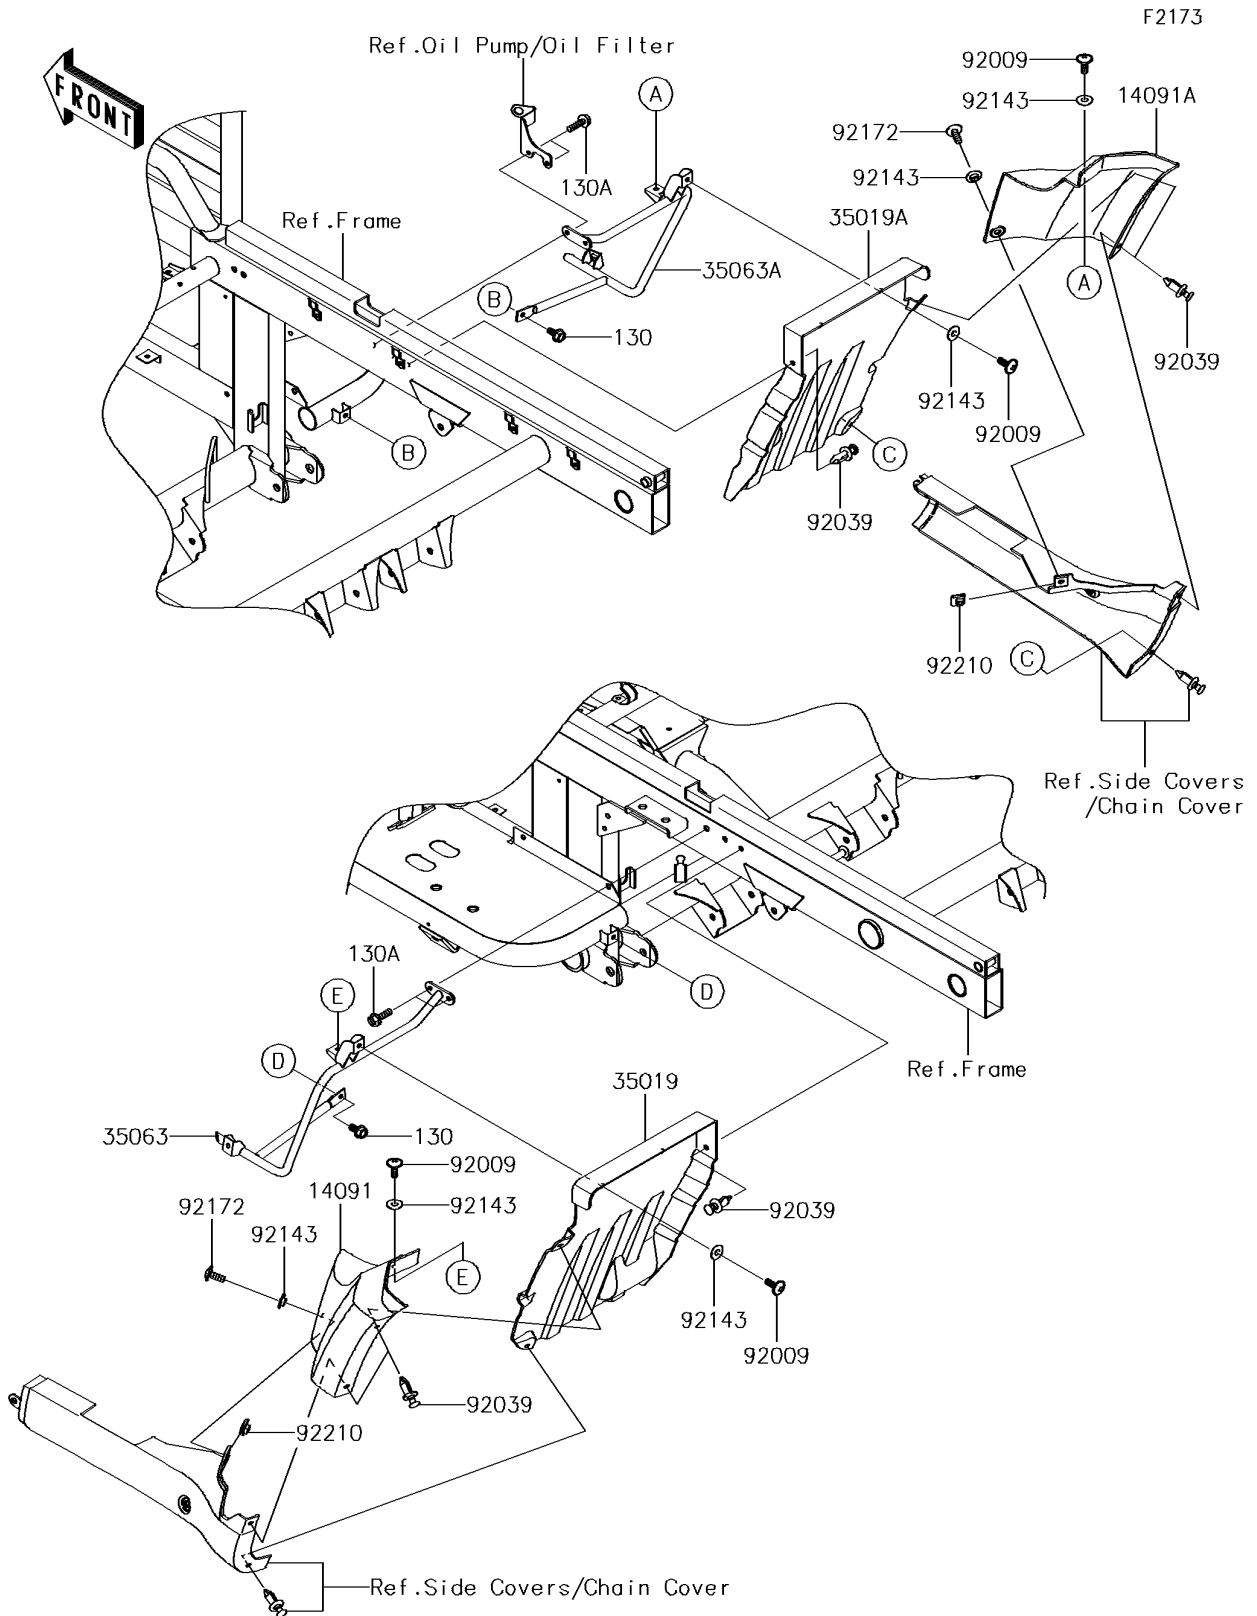

# 2017 MULE™ 4000 PARTS DIAGRAM

Flap

## 2017 MULE™ 4000 PARTS LIST

### Flap

ITEM NAME	PART NUMBER	QUANTITY
COVER,REAR FENDER,LWR,LH,F.BLK (Ref # 14091)	14091-0819-6Z	1
COVER,REAR FENDER,LWR,RH,F.BLK (Ref # 14091A)	14091-0820-6Z	1
FLAP,RR,LH (Ref # 35019)	35019-0066	1
FLAP,RR,RH (Ref # 35019A)	35019-0067	1
STAY,RR,LH (Ref # 35063)	35063-0451	1
STAY,RR,RH (Ref # 35063A)	35063-0452	1
SCREW,6X16 (Ref # 92009)	92009-1621	4
RIVET (Ref # 92039)	92039-0776	6
COLLAR (Ref # 92143)	92143-1087	6
SCREW,TAPPING,6X20 (Ref # 92172)	92172-0488	2
NUT,LEAF SPRING,6MM (Ref # 92210)	92210-0624	2
BOLT-FLANGED,6X14 (Ref # 130)	130BA0614	2
BOLT-FLANGED,6X20 (Ref # 130A)	130BA0620	4