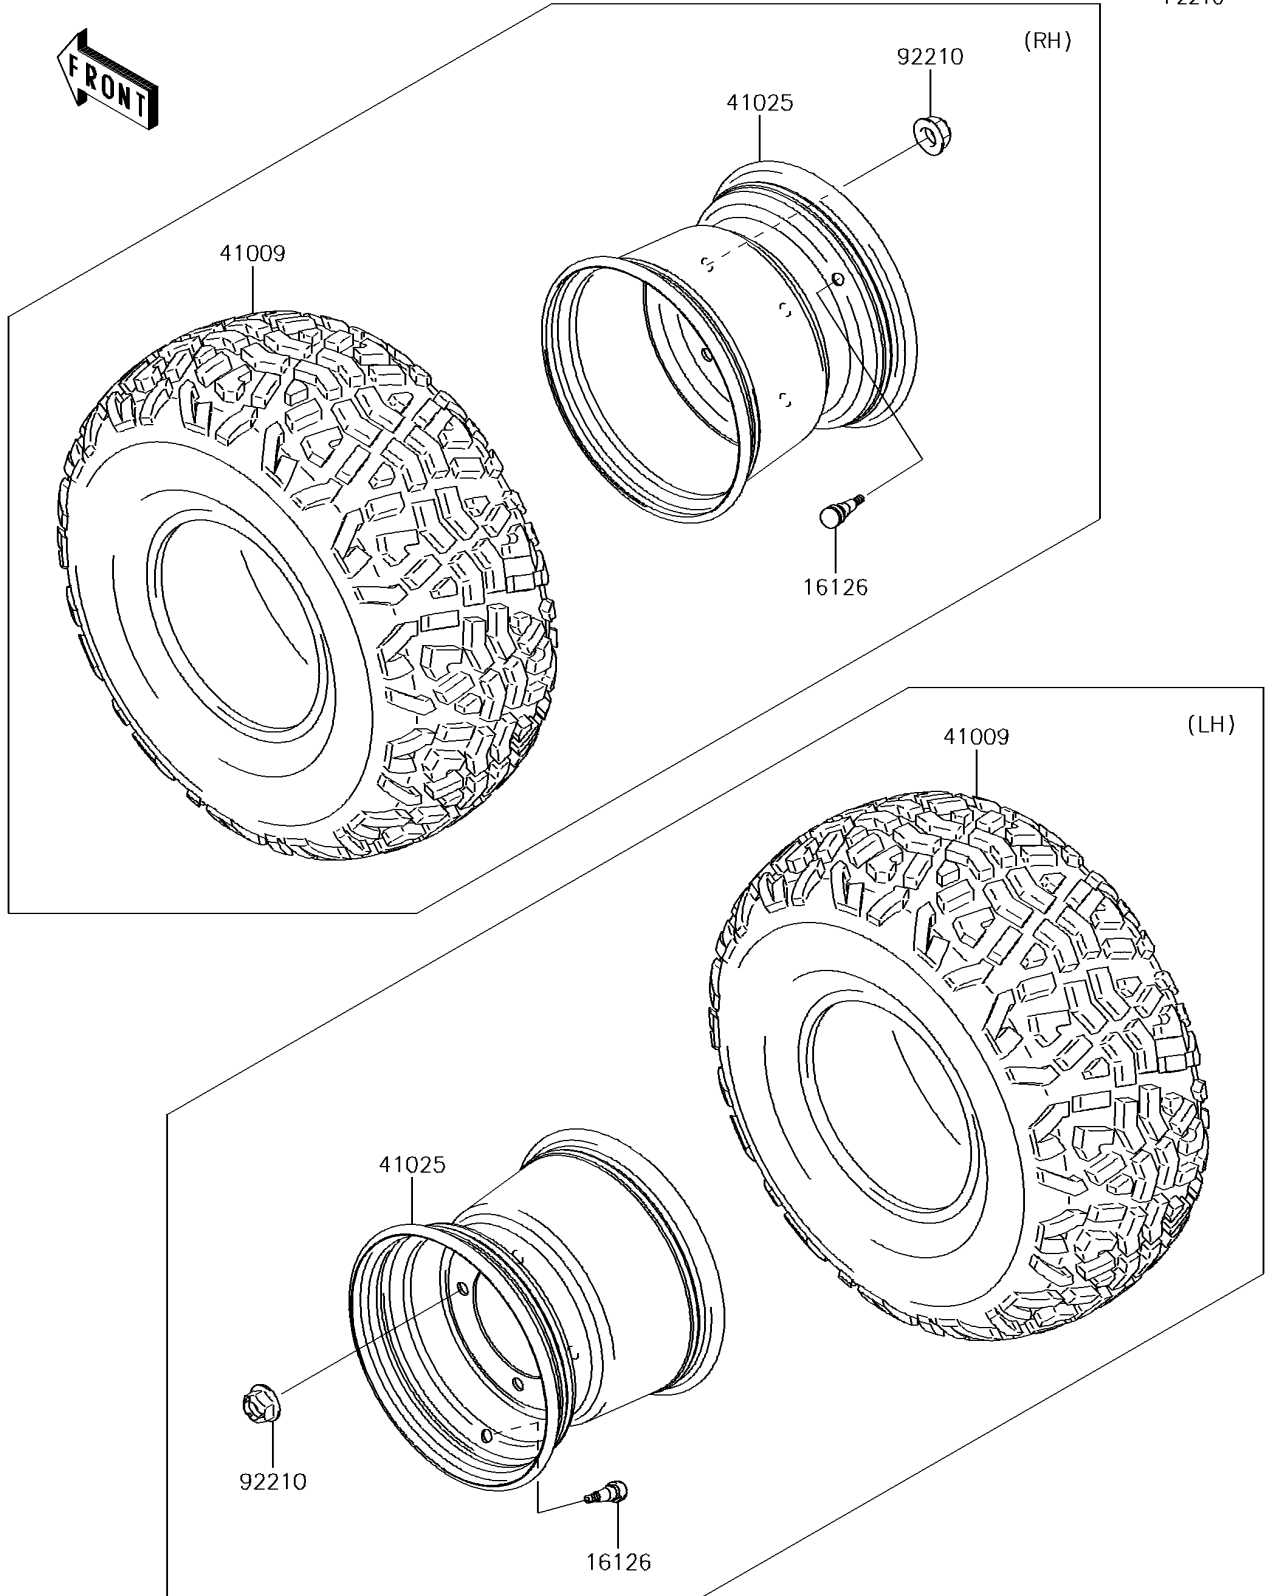

2017 MULE™ 4000 PARTS DIAGRAM

Wheels/Tires

F2210

2017 MULE™ 4000 PARTS LIST

Wheels/Tires

ITEM NAME	PART NUMBER	QUANTITY
VALVE (Ref # 16126)	16126-4001	4
TIRE,23X11.00-10 4PR (Ref # 41009)	41009-0294	4
RIM,10X8.5AT,F.S.BLACK (Ref # 41025)	41025-7504-397	4
NUT,12MM (Ref # 92210)	92210-0603	16