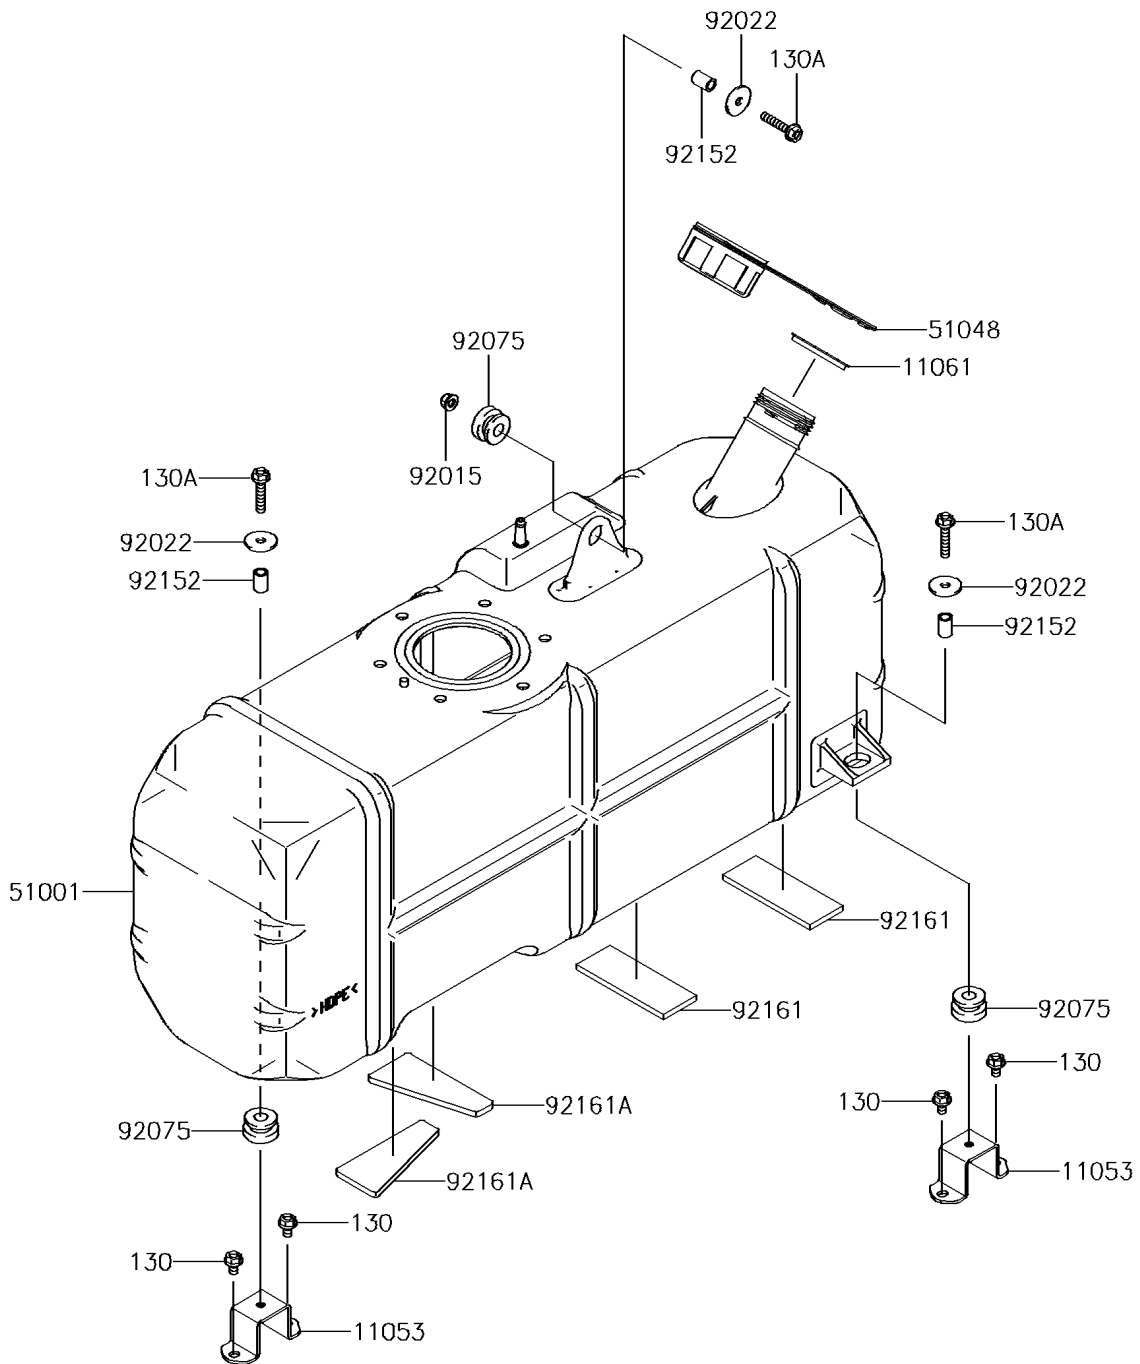

2018 MULE™ 4000 PARTS DIAGRAM

Fuel Tank

F2410

2018 MULE™ 4000 PARTS LIST

Fuel Tank

ITEM NAME	PART NUMBER	QUANTITY
BRACKET (Ref # 11053)	11053-7512	2
GASKET,FUEL TANK CAP (Ref # 11061)	11061-0395	1
TANK-COMP-FUEL (Ref # 51001)	51001-0763	1
CAP-ASSY-TANK,FUEL (Ref # 51048)	51048-0026	1
NUT,LOCK,FLANGED,6MM (Ref # 92015)	92015-1675	1
WASHER,6.5X24X2 (Ref # 92022)	92022-1690	3
DAMPER (Ref # 92075)	92075-1787	3
COLLAR,7.02X10.32X15.3 (Ref # 92152)	92152-7511	3
DAMPER,92X35X4.76 (Ref # 92161)	92161-0813	2
DAMPER,92X19X4.76 (Ref # 92161A)	92161-0814	2
BOLT-FLANGED,6X10 (Ref # 130)	130BA0610	4
BOLT-FLANGED,6X30 (Ref # 130A)	130BA0630	3