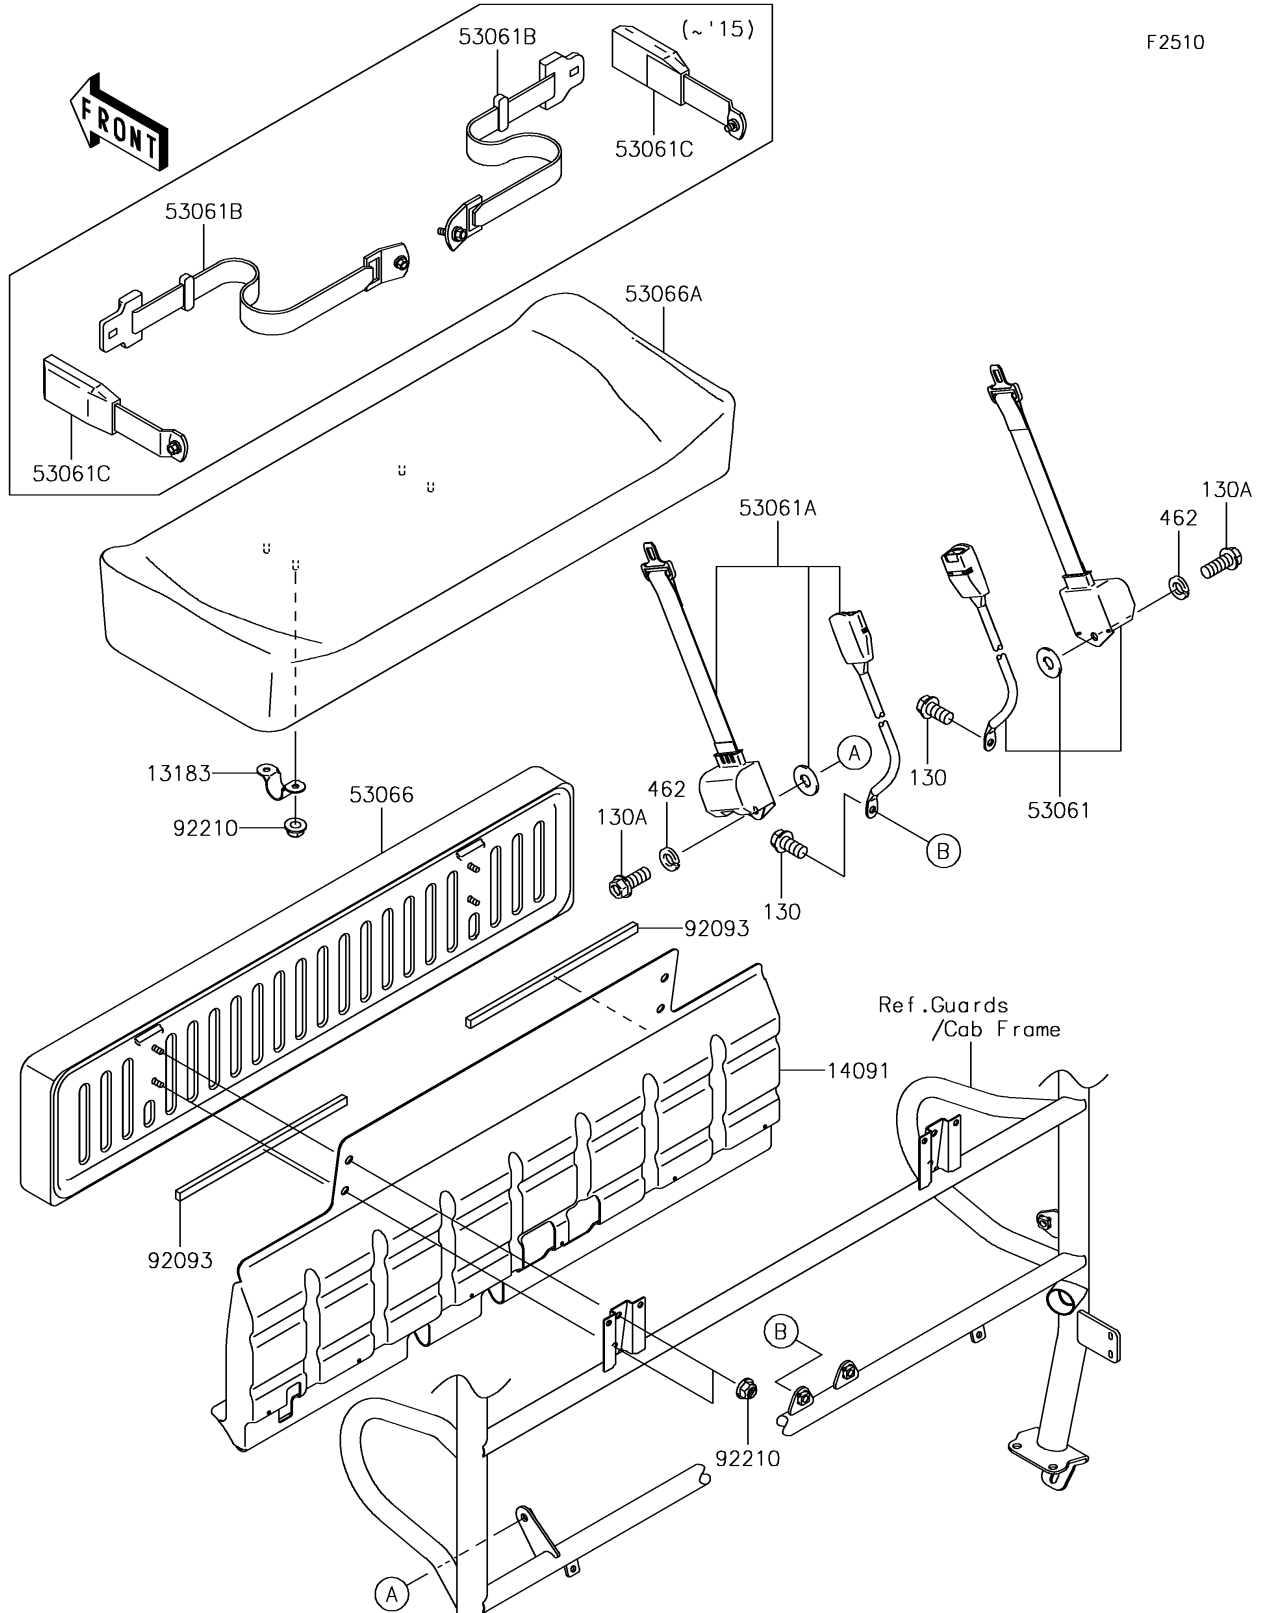

2014 MULE™ 4000 PARTS DIAGRAM

Seat

2014 MULE™ 4000 PARTS LIST

Seat

ITEM NAME	PART NUMBER	QUANTITY
PLATE,SEAT (Ref # 13183)	13183-1400	2
COVER,SEAT BACK (Ref # 14091)	14091-0529	1
BELT-SEAT,CATCH PLATE (Ref # 53061B)	53061-1013	2
BELT-SEAT,BUCKLE (Ref # 53061C)	53061-1014	2
SEAT-ASSY,BACK,BLACK (Ref # 53066)	53066-0241-MA	1
SEAT-ASSY,FR,LWR,BLACK (Ref # 53066A)	53066-0274-MA	1
SEAL,L=408 (Ref # 92093)	92093-0024	2
NUT,FLANGED,LOCK,8MM (Ref # 92210)	92210-0005	8