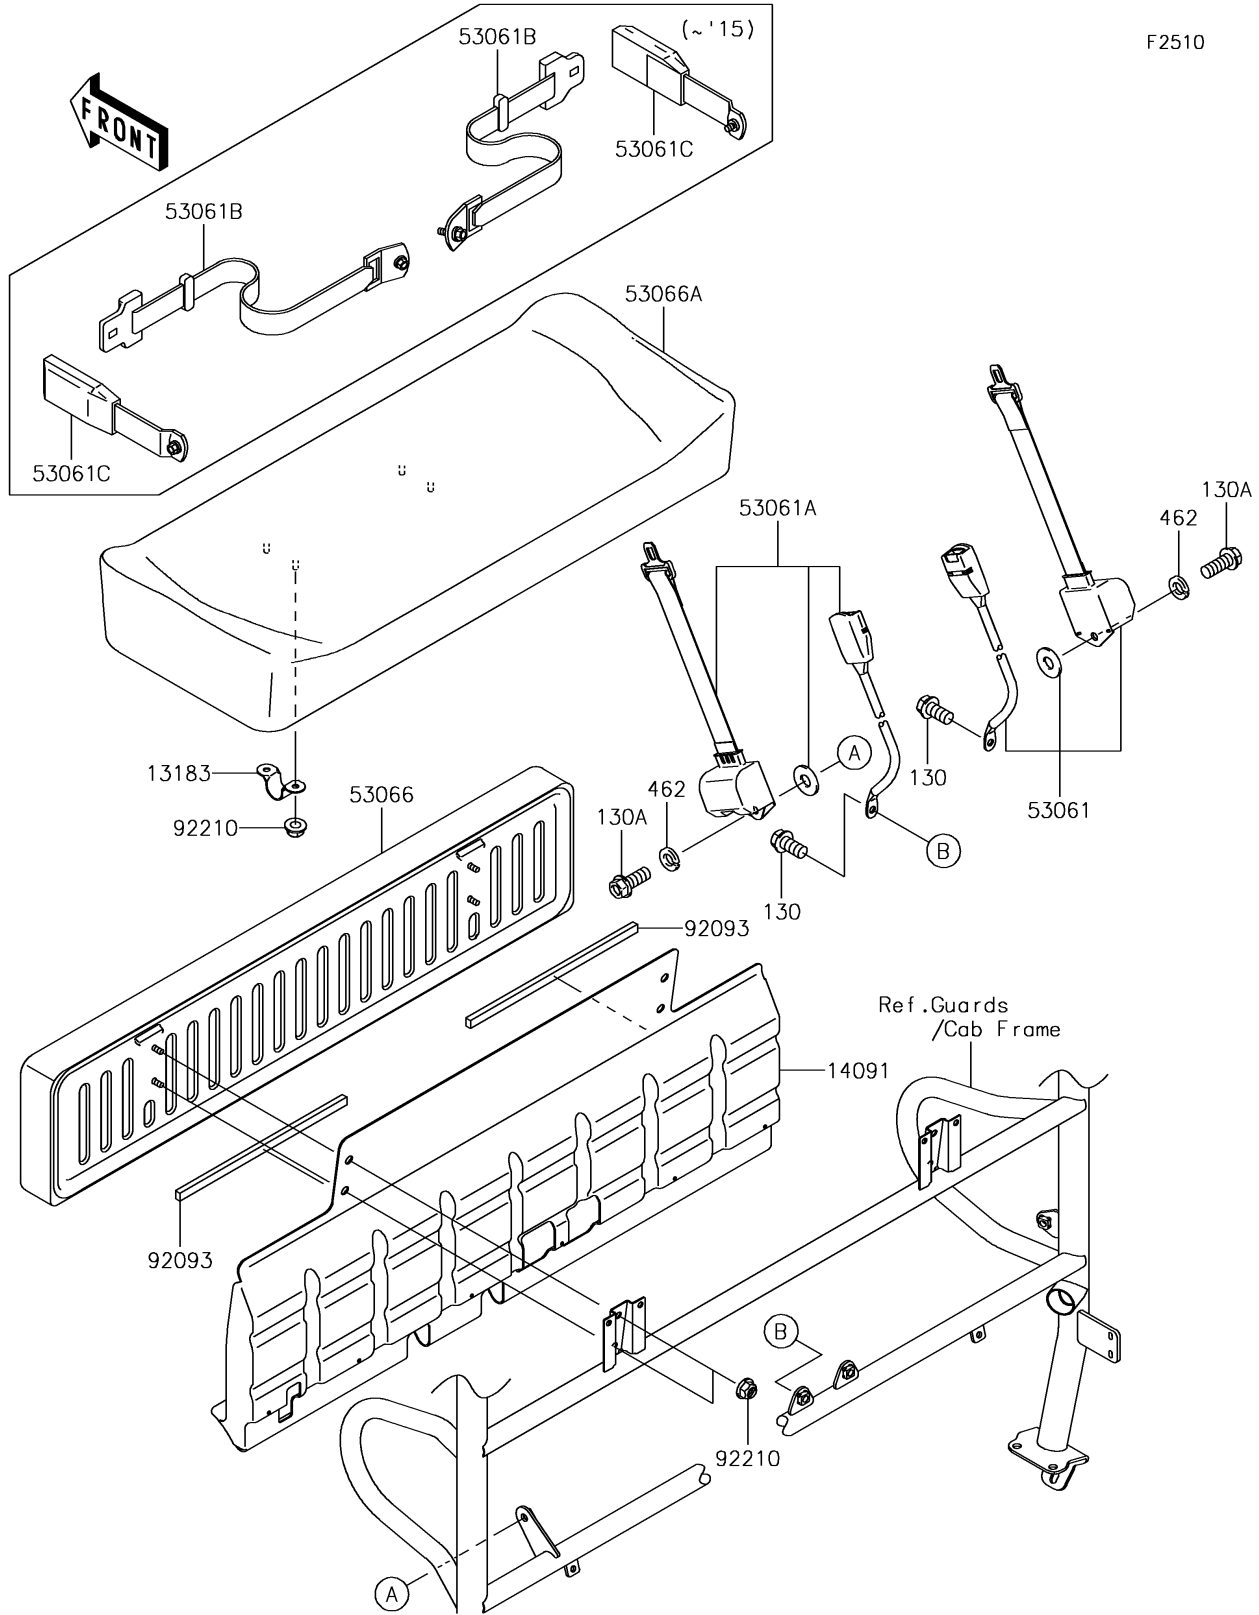

2016 MULE™ 4000 PARTS DIAGRAM

Seat

2016 MULE™ 4000 PARTS LIST

Seat

ITEM NAME	PART NUMBER	QUANTITY
PLATE,SEAT (Ref # 13183)	13183-1400	2
COVER,SEAT BACK (Ref # 14091)	14091-0529	1
BELT-SEAT,FR,RH (Ref # 53061)	53061-0315	1
BELT-SEAT,FR,LH (Ref # 53061A)	53061-0316	1
BELT-SEAT,CATCH PLATE (Ref # 53061B)	53061-1013	2
BELT-SEAT,BUCKLE (Ref # 53061C)	53061-1014	2
SEAT-ASSY,BACK,BLACK (Ref # 53066)	53066-0241-MA	1
SEAT-ASSY,FR,LWR,BLACK (Ref # 53066A)	53066-0274-MA	1
SEAL,L=408 (Ref # 92093)	92093-0024	2
NUT,FLANGED,LOCK,8MM (Ref # 92210)	92210-0005	8
BOLT-FLANGED,12X20 (Ref # 130)	130BA1220	2
BOLT-FLANGED,12X25 (Ref # 130A)	130BB1225	2
WASHER-SPRING,12MM (Ref # 462)	462DB1200	2