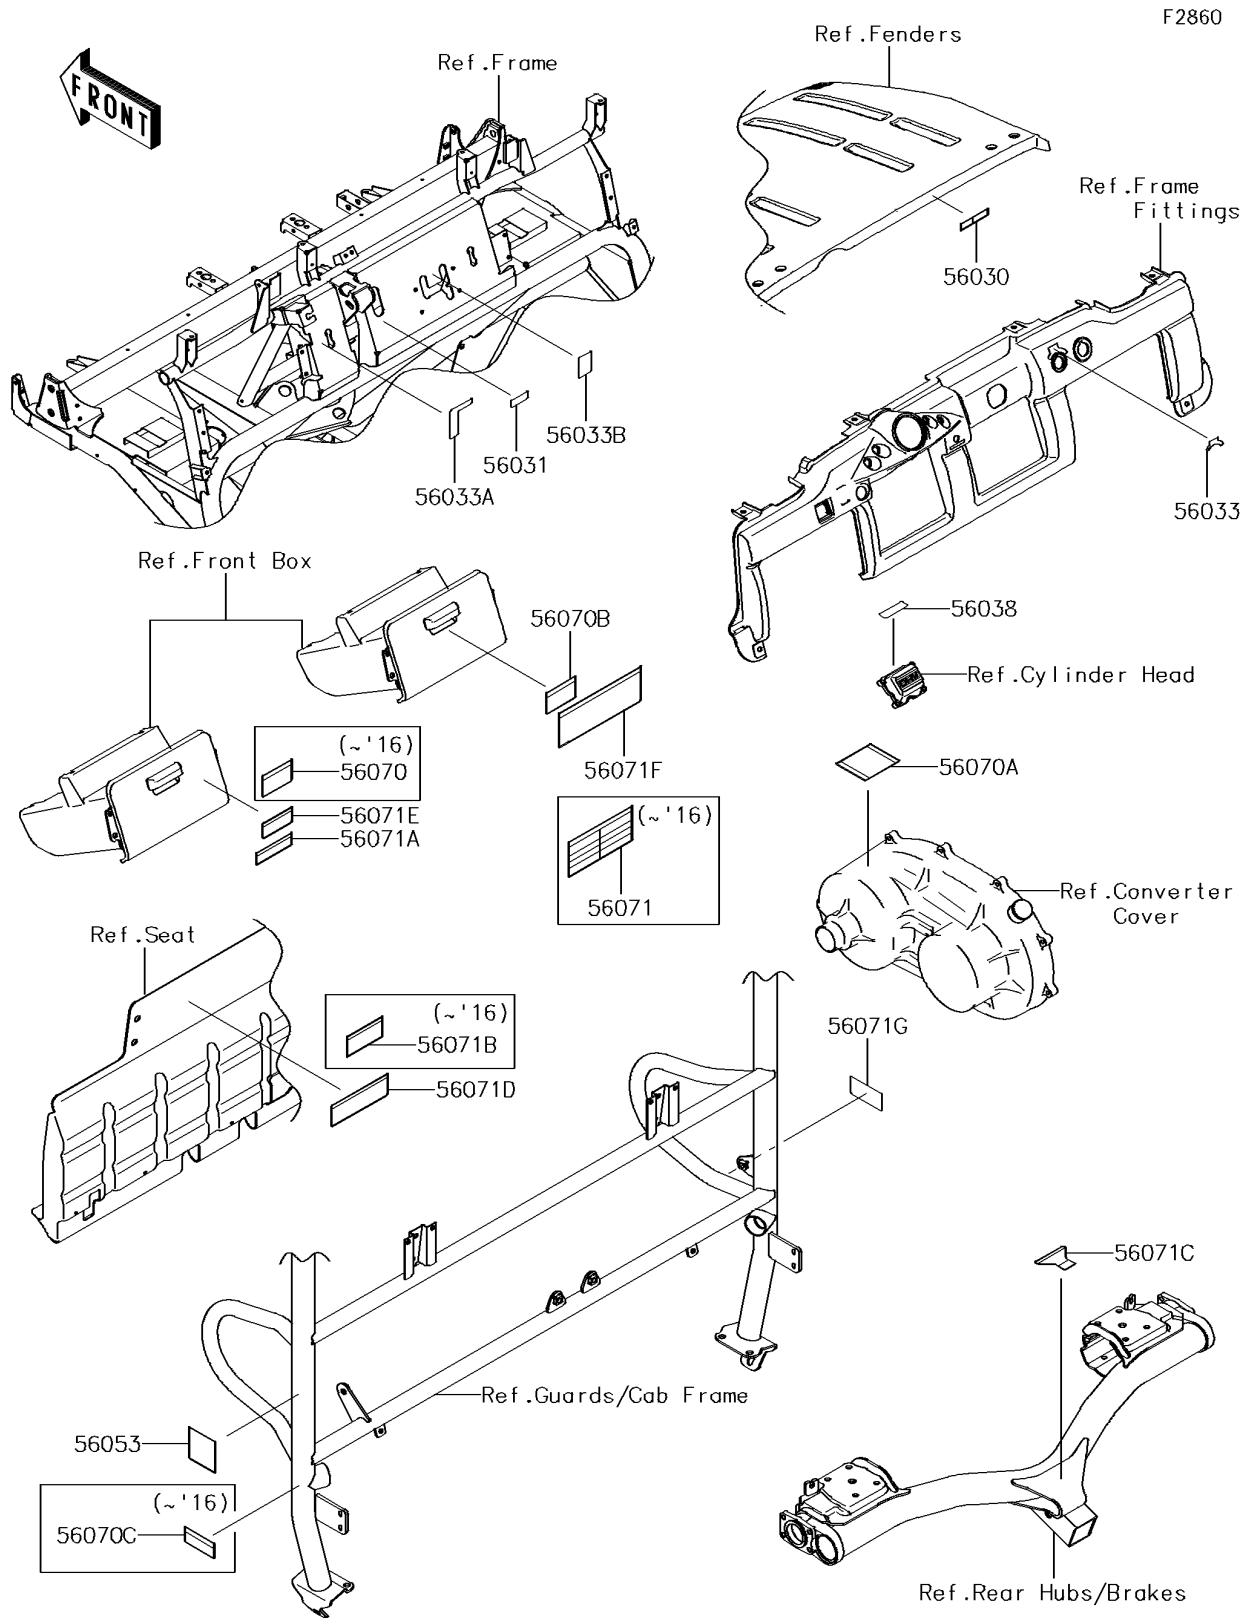

# 2018 MULE™ 4000 PARTS DIAGRAM

Labels

## 2018 MULE™ 4000 PARTS LIST

### Labels

ITEM NAME	PART NUMBER	QUANTITY
LABEL,OPERATING HOOD (Ref # 56030)	56030-0267	1
LABEL-MANUAL,BRAKE FLUID LEVEL (Ref # 56031)	56031-1818	1
LABEL-MANUAL,IGNITION (Ref # 56033)	56033-0212	1
LABEL-MANUAL,DIFF MODE (Ref # 56033A)	56033-1183	1
LABEL-MANUAL,SHIFT (Ref # 56033B)	56033-1205	1
LABEL-BRAND (Ref # 56038)	56038-2782	1
LABEL-SPECIFICATION,TIRE (Ref # 56053)	56053-7534	1
LABEL-WARNING,OFF-HIGHWAY (Ref # 56070)	56070-0050	1
LABEL-WARNING,HOT SURFACES (Ref # 56070A)	56070-0051	1
LABEL-WARNING,BONNET OPERATION (Ref # 56070B)	56070-0053	1
LABEL-WARNING,BED RAISED (Ref # 56070C)	56070-7515	1
LABEL-WARNING,GENERAL (Ref # 56071)	56071-0101	1
LABEL-WARNING,SHIFT CAUTION (Ref # 56071A)	56071-0128	1
LABEL-WARNING,CARGO BED (Ref # 56071B)	56071-0136	1
LABEL-WARNING,TRAILER HITCH (Ref # 56071C)	56071-0332	1
LABEL-WARNING,CARGO BED,2P (Ref # 56071D)	56071-0636	1
LABEL-WARNING,CARGO BED (Ref # 56071E)	56071-0638	1
LABEL-WARNING,GENERAL (Ref # 56071F)	56071-0644	1
LABEL-WARNING,GASOLINE (Ref # 56071G)	56071-7501	1