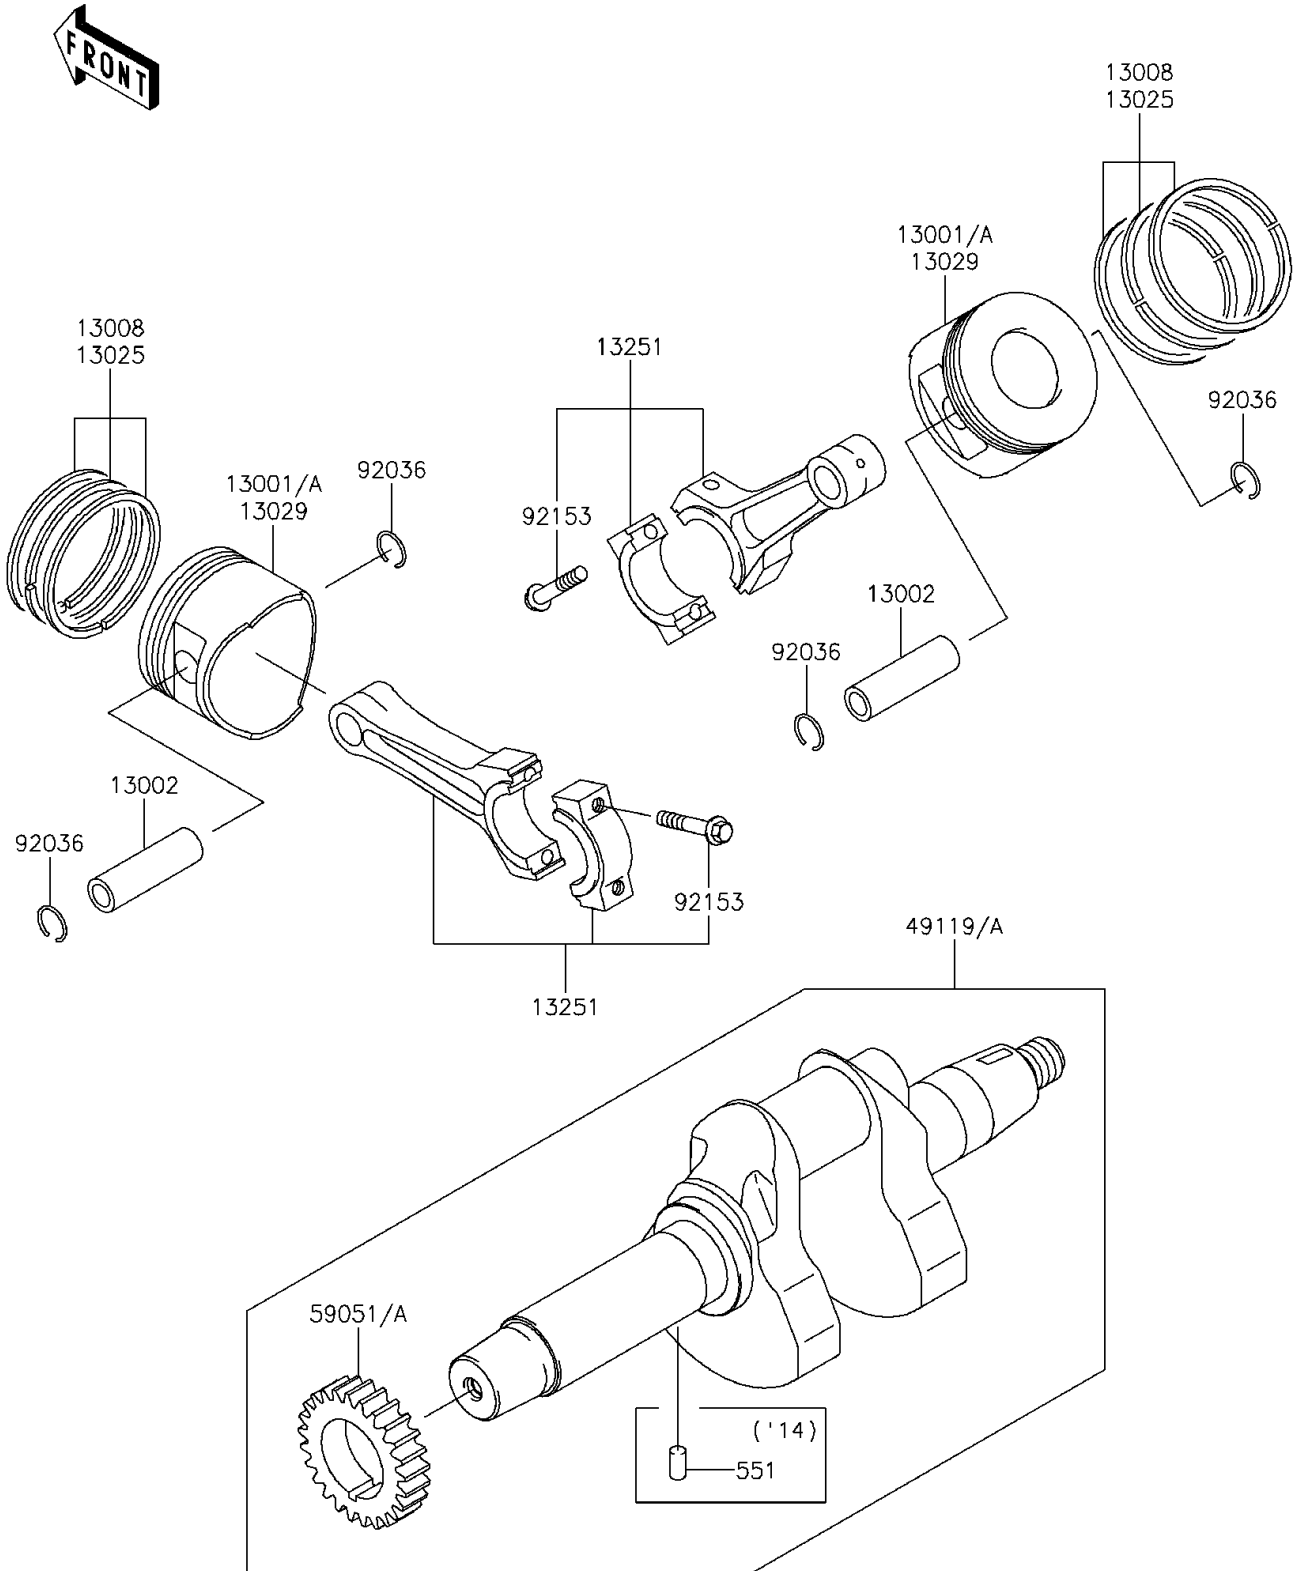

# 2014 MULE™ 4010 TRANS4x4® PARTS DIAGRAM

Crankshaft/Piston(s)

E1320

## 2014 MULE™ 4010 TRANS4x4® PARTS LIST

### Crankshaft/Piston(s)

ITEM NAME	PART NUMBER	QUANTITY
PISTON-ENGINE,STD (Ref # 13001)	13001-2196	2
PIN-PISTON (Ref # 13002)	13002-1013	2
RING-SET-PISTON,STD (Ref # 13008)	13008-6025	2
RING-SET-PISTON L,0.50 (Ref # 13025)	13025-6008	AR
PISTON-ENGINE L,0.50 (Ref # 13029)	13029-2141	AR
ROD-ASSY-CONNECTING (Ref # 13251)	13251-0034	2
CRANKSHAFT-ASSY (Ref # 49119A)	49119-2200	1
GEAR-SPUR (Ref # 59051A)	59051-2112	1
RING-SNAP,PISTON PIN (Ref # 92036)	92036-021	4
BOLT,7X35.2 (Ref # 92153)	92153-2054	4
PIN-DOWEL,4X8 (Ref # 551)	551A0408	1