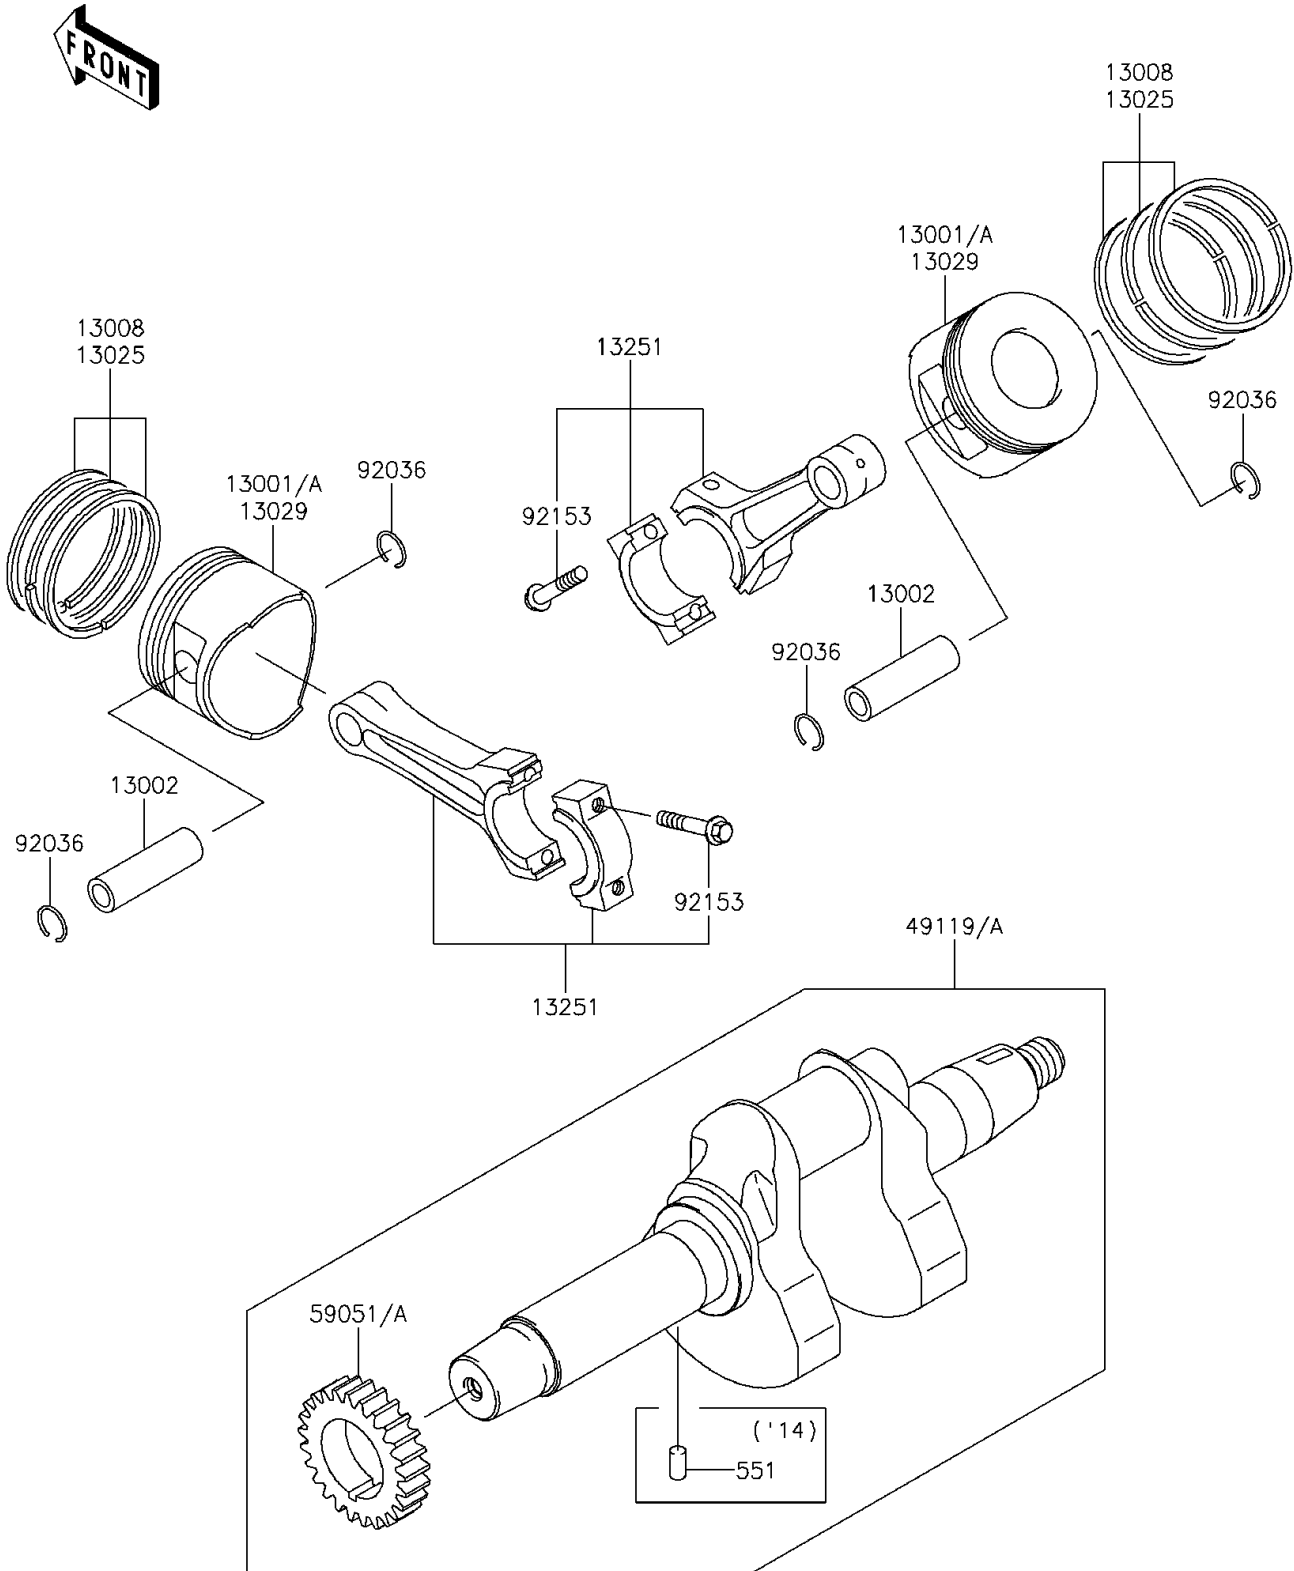

2015 Mule 4010 Trans4x4 PARTS DIAGRAM

Crankshaft/Piston(s)

E1320

2015 Mule 4010 Trans4x4 PARTS LIST

Crankshaft/Piston(s)

ITEM NAME	PART NUMBER	QUANTITY
PISTON-ENGINE,STD (Ref # 13001)	13001-2196	2
PISTON-ENGINE,STD (Ref # 13001A)	13001-2210	2
PIN-PISTON (Ref # 13002)	13002-1013	2
RING-SET-PISTON,STD (Ref # 13008)	13008-6025	2
RING-SET-PISTON L,0.50 (Ref # 13025)	13025-6008	AR
PISTON-ENGINE L,0.50 (Ref # 13029)	13029-2141	AR
ROD-ASSY-CONNECTING (Ref # 13251)	13251-0034	2
CRANKSHAFT-ASSY (Ref # 49119)	49119-0015	1
CRANKSHAFT-ASSY (Ref # 49119A)	49119-2200	1
GEAR-SPUR (Ref # 59051)	59051-0746	1
GEAR-SPUR (Ref # 59051A)	59051-2112	1
RING-SNAP,PISTON PIN (Ref # 92036)	92036-021	4
BOLT,7X35.2 (Ref # 92153)	92153-2054	4
PIN-DOWEL,4X8 (Ref # 551)	551A0408	1