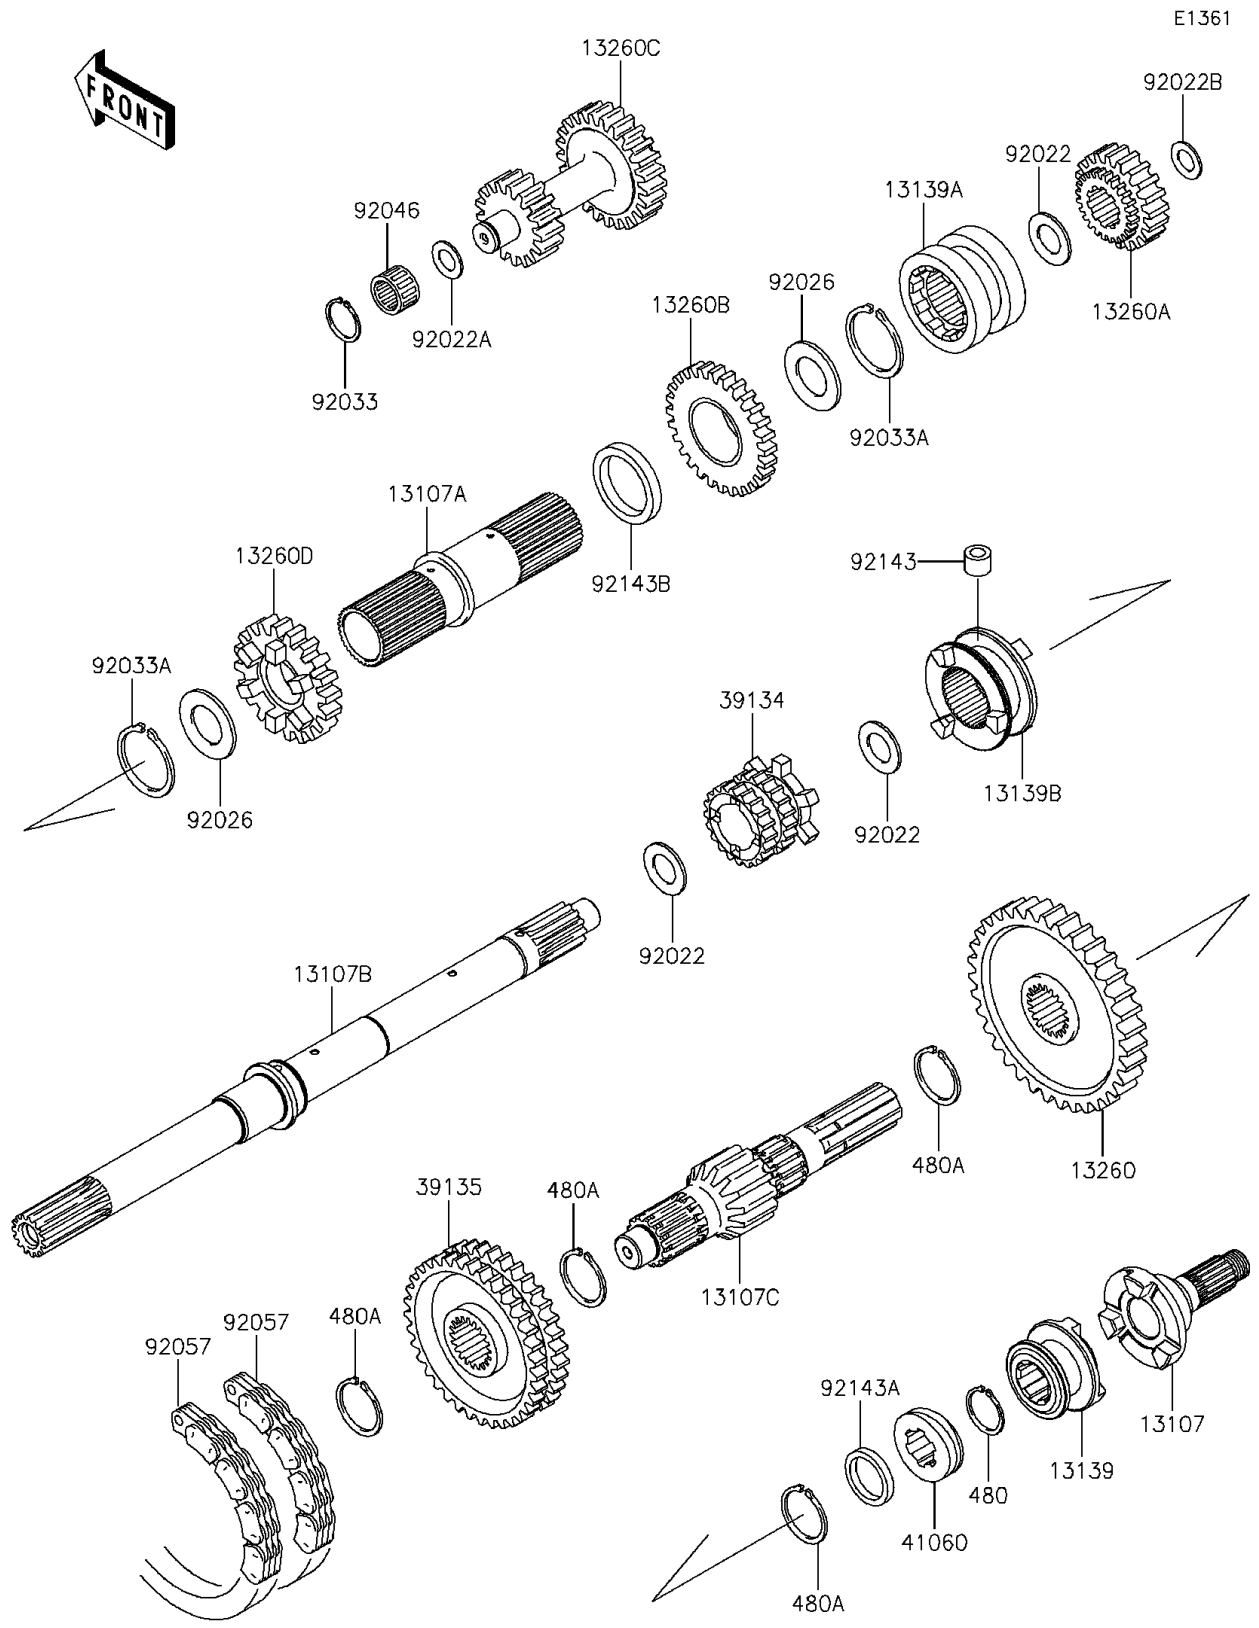

2015 Mule 4010 Trans4x4 PARTS DIAGRAM

Transmission

2015 Mule 4010 Trans4x4 PARTS LIST

Transmission

ITEM NAME	PART NUMBER	QUANTITY
SHAFT,2WD/4WD (Ref # 13107)	13107-0106	1
SHAFT,INPUT OUTER (Ref # 13107A)	13107-1309	1
SHAFT,INPUT (Ref # 13107B)	13107-1470	1
SHAFT,OUTPUT,14T (Ref # 13107C)	13107-1517	1
SHIFTER,2WD/4WD (Ref # 13139)	13139-0010	1
SHIFTER,SPEED,HI/LOW (Ref # 13139A)	13139-1069	1
SHIFTER,FR/RR (Ref # 13139B)	13139-1072	1
GEAR,OUTPUT REVERSE,51T (Ref # 13260)	13260-1288	1
GEAR,INPUT REDUCTION,20T (Ref # 13260A)	13260-1289	1
GEAR,INPUT REDUCTION,28T (Ref # 13260B)	13260-1290	1
GEAR,REDUCTION,17T&25T (Ref # 13260C)	13260-1291	1
GEAR,INPUT 28T (Ref # 13260D)	13260-1462	1
SPROCKET-DRIVE,20T (Ref # 39134)	39134-1055	1
SPROCKET-DRIVEN,41T (Ref # 39135)	39135-1055	1
GEAR-METER SCREW (Ref # 41060)	41060-1147	1
WASHER,25.3X33X1 (Ref # 92022)	92022-1109	3
WASHER,17.3X28X1 (Ref # 92022A)	92022-255	1
WASHER,17.3X30X1.4 (Ref # 92022B)	92022-270	1
SPACER,35.3X44X0.5 (Ref # 92026)	92026-1375	2
RING-SNAP (Ref # 92033)	92033-032	1
RING-SNAP (Ref # 92033A)	92033-1269	2
BEARING-NEEDLE,K17X23X13.8 (Ref # 92046)	92046-1184	1
CHAIN,REVERSE,81RH2520,54L (Ref # 92057)	92057-1364	2
COLLAR,8X14X10.5 (Ref # 92143)	92143-1497	1
COLLAR,25X32X4.5 (Ref # 92143A)	92143-1597	1
COLLAR (Ref # 92143B)	92143-1599	1
CIRCLIP-TYPE-C,25MM (Ref # 480)	480J2500	1
CIRCLIP-TYPE-C,30MM (Ref # 480A)	480J3000	4