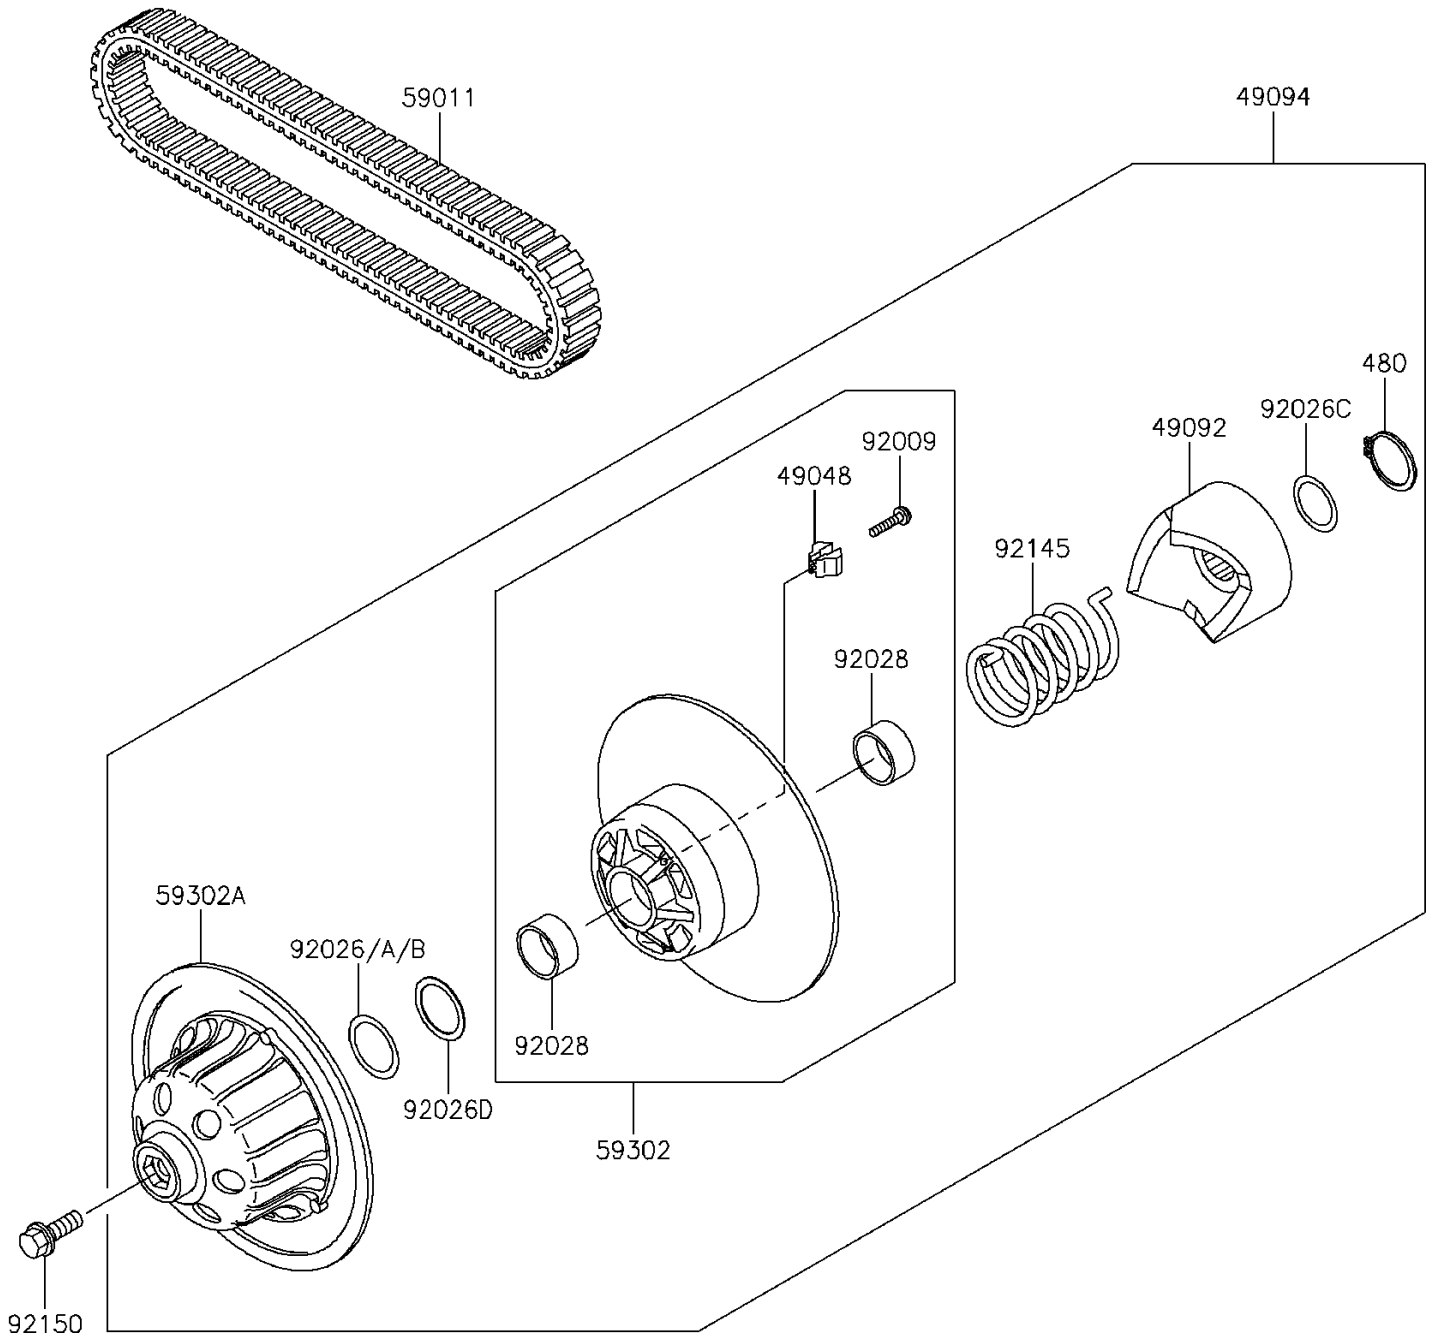

2014 Mule 4010 Trans4x4 PARTS DIAGRAM

Driven Converter/Drive Belt

E1392

2014 Mule 4010 Trans4x4 PARTS LIST

Driven Converter/Drive Belt

ITEM NAME	PART NUMBER	QUANTITY
SHOE (Ref # 49048)	49048-1060	3
RAMP (Ref # 49092)	49092-1068	1
CONVERTER-ASSY-DRIVEN (Ref # 49094)	49094-0045	1
BELT,CONVERTER (Ref # 59011)	59011-1077	1
SHEAVE-COMP,MOVABLE (Ref # 59302)	59302-0031	1
SHEAVE-COMP (Ref # 59302A)	59302-0032	1
SCREW,SHOE (Ref # 92009)	92009-1849	3
SPACER,39X50X0.50 (Ref # 92026)	92026-1507	AR
SPACER,39X50X0.60 (Ref # 92026A)	92026-1508	AR
SPACER,39X50X0.80 (Ref # 92026B)	92026-1510	AR
SPACER,34X44X0.80 (Ref # 92026C)	92026-1521	1
SPACER,39X49.5X1.0 (Ref # 92026D)	92026-1603	1
BUSHING (Ref # 92028)	92028-1864	2
SPRING (Ref # 92145)	92145-1404	1
BOLT,12X35 (Ref # 92150)	92150-1009	1
CIRCLIP (Ref # 480)	480J3400	1