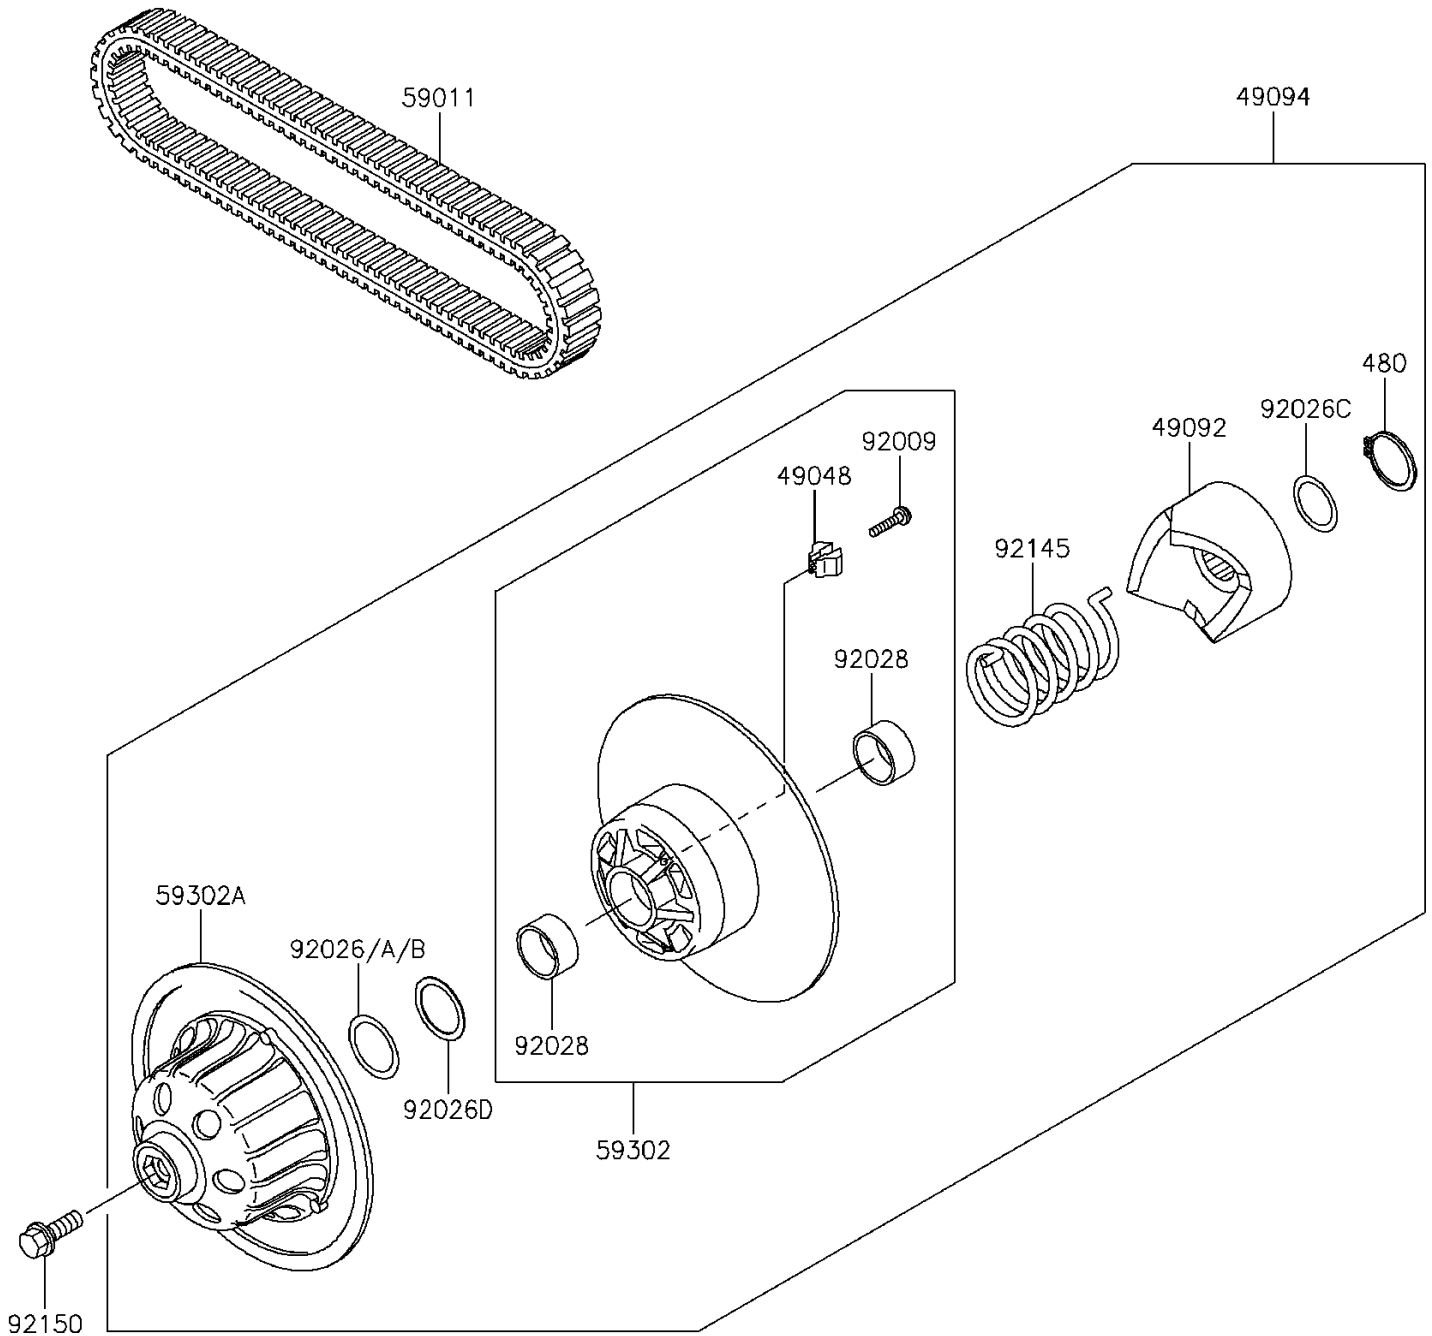

2014 MULE™ 4010 TRANS4x4® PARTS DIAGRAM

Driven Converter/Drive Belt

E1392

2014 MULE™ 4010 TRANS4x4® PARTS LIST

Driven Converter/Drive Belt

ITEM NAME	PART NUMBER	QUANTITY
SHOE (Ref # 49048)	49048-1060	3
RAMP (Ref # 49092)	49092-1068	1
CONVERTER-ASSY-DRIVEN (Ref # 49094)	49094-0045	1
BELT, CONVERTER (Ref # 59011)	59011-1077	1
SHEAVE-COMP, MOVABLE (Ref # 59302)	59302-0031	1
SHEAVE-COMP (Ref # 59302A)	59302-0032	1
SCREW, SHOE (Ref # 92009)	92009-1849	3
SPACER, 39X50X0.50 (Ref # 92026)	92026-1507	AR
SPACER, 39X50X0.60 (Ref # 92026A)	92026-1508	AR
SPACER, 39X50X0.80 (Ref # 92026B)	92026-1510	AR
SPACER, 34X44X0.80 (Ref # 92026C)	92026-1521	1
SPACER, 39X49.5X1.0 (Ref # 92026D)	92026-1603	1
BUSHING (Ref # 92028)	92028-1864	2
SPRING (Ref # 92145)	92145-1404	1
BOLT, 12X35 (Ref # 92150)	92150-1009	1
CIRCLIP (Ref # 480)	480J3400	1