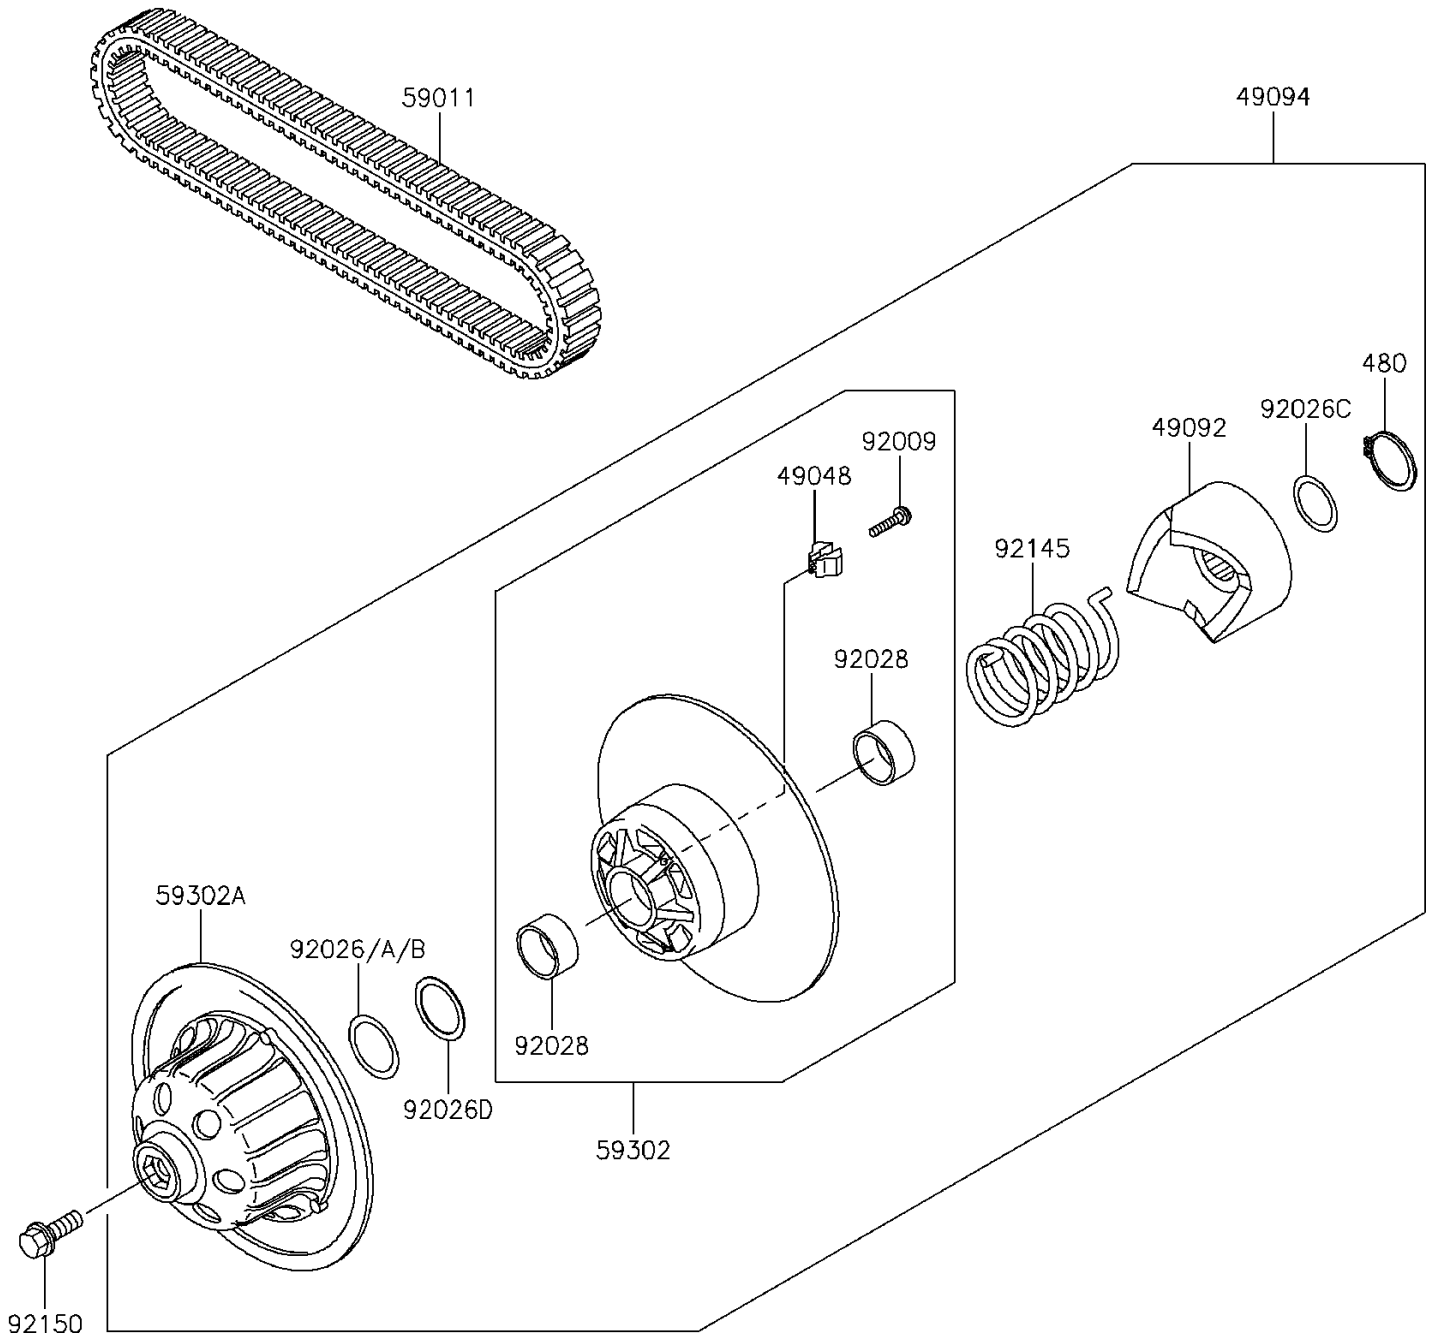

2015 Mule 4010 Trans4x4 PARTS DIAGRAM

Driven Converter/Drive Belt

E1392

2015 Mule 4010 Trans4x4 PARTS LIST

Driven Converter/Drive Belt

ITEM NAME	PART NUMBER	QUANTITY
SHOE (Ref # 49048)	49048-1060	3
RAMP (Ref # 49092)	49092-1068	1
CONVERTER-ASSY-DRIVEN (Ref # 49094)	49094-0045	1
BELT, CONVERTER (Ref # 59011)	59011-1077	1
SHEAVE-COMP, MOVABLE (Ref # 59302)	59302-0031	1
SHEAVE-COMP (Ref # 59302A)	59302-0032	1
SCREW, SHOE (Ref # 92009)	92009-1849	3
SPACER, 39X50X0.50 (Ref # 92026)	92026-1507	AR
SPACER, 39X50X0.60 (Ref # 92026A)	92026-1508	AR
SPACER, 39X50X0.80 (Ref # 92026B)	92026-1510	AR
SPACER, 34X44X0.80 (Ref # 92026C)	92026-1521	1
SPACER, 39X49.5X1.0 (Ref # 92026D)	92026-1603	1
BUSHING (Ref # 92028)	92028-1864	2
SPRING (Ref # 92145)	92145-1404	1
BOLT, 12X35 (Ref # 92150)	92150-1009	1
CIRCLIP (Ref # 480)	480J3400	1