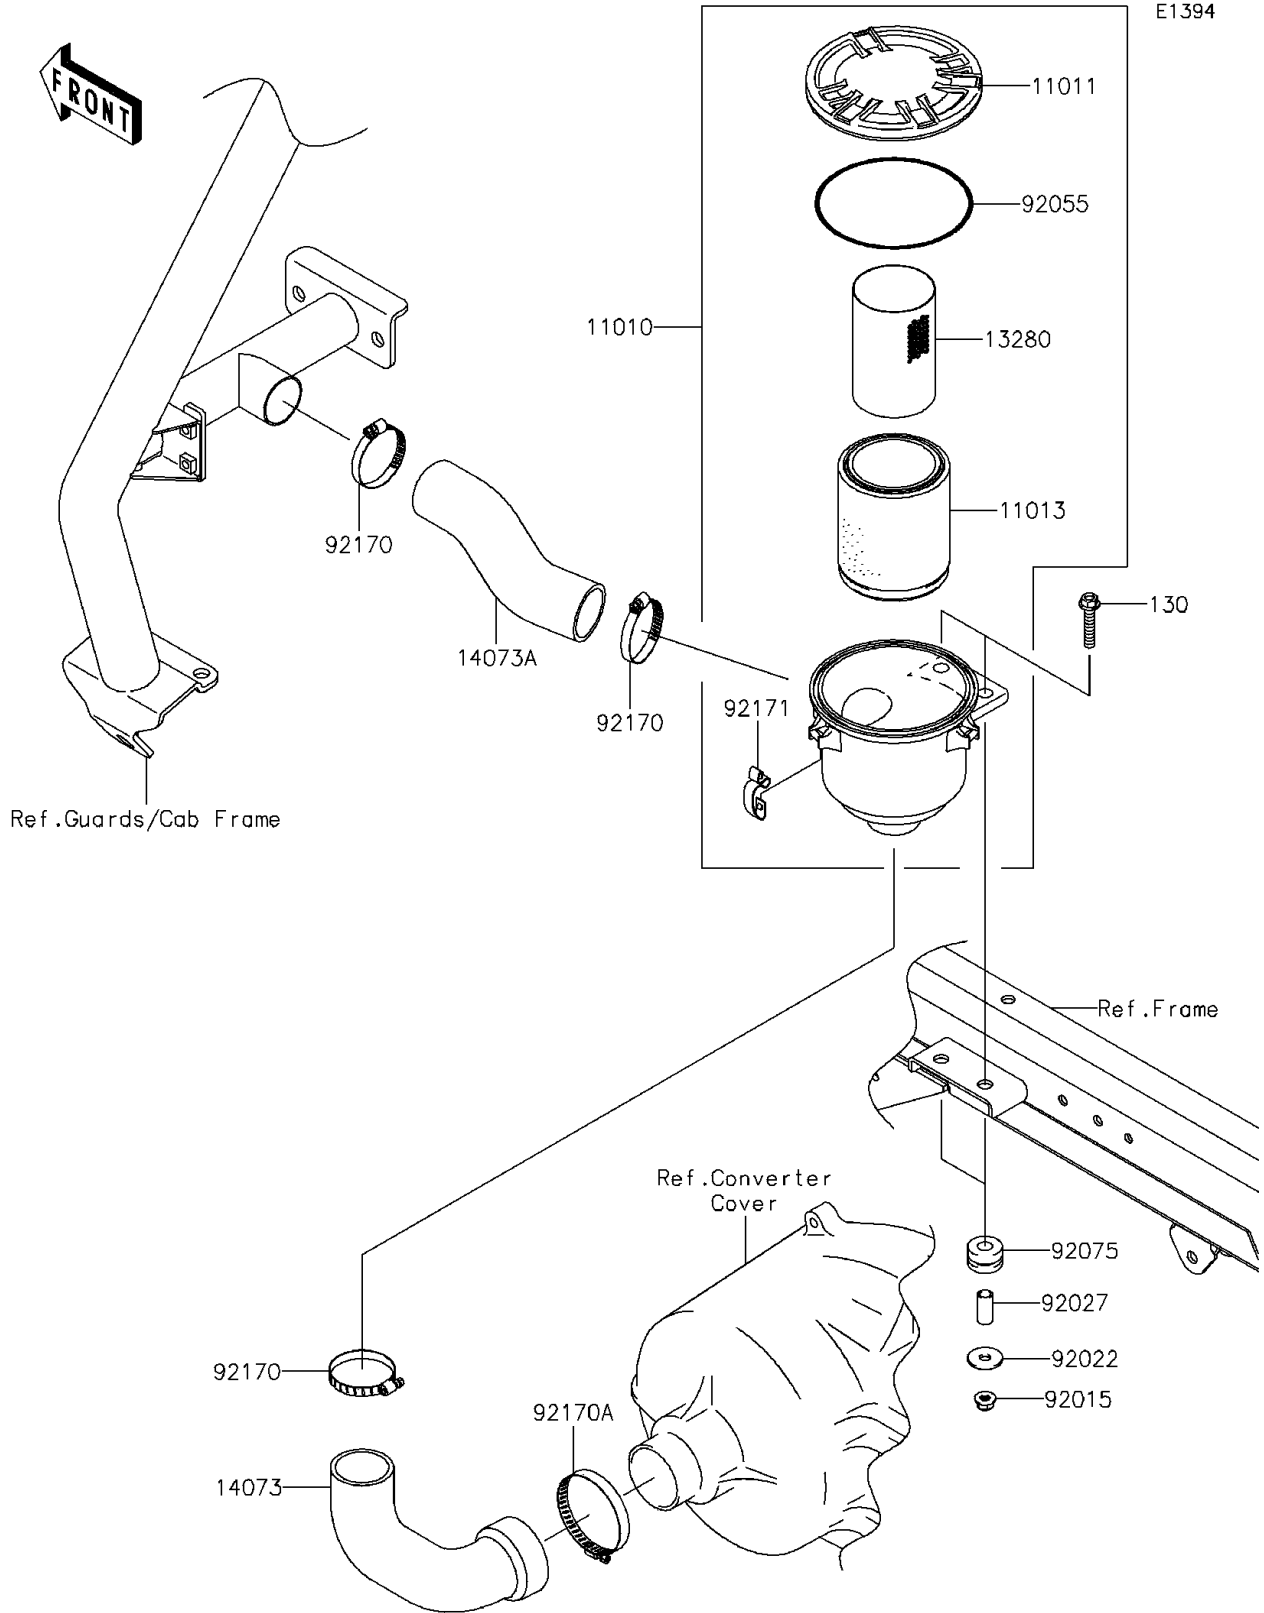

2015 MULE™ 4010 TRANS4x4® PARTS DIAGRAM

Air Cleaner-Belt Converter

2015 MULE™ 4010 TRANS4x4® PARTS LIST

Air Cleaner-Belt Converter

ITEM NAME	PART NUMBER	QUANTITY
FILTER-ASSY-AIR (Ref # 11010)	11010-0172	1
CASE-AIR FILTER,CAP (Ref # 11011)	11011-0135	1
ELEMENT-AIR FILTER (Ref # 11013)	11013-0037	1
HOLDER (Ref # 13280)	13280-0312	1
DUCT,AIR FILTER-CVT (Ref # 14073)	14073-0198	1
DUCT,BAR-AIR FILTER (Ref # 14073A)	14073-0237	1
NUT,8MM (Ref # 92015)	92015-1432	2
WASHER,9X28X2.3 (Ref # 92022)	92022-1632	2
COLLAR (Ref # 92027)	92027-4012	2
RING-O,122X4 (Ref # 92055)	92055-0167	1
DAMPER (Ref # 92075)	92075-1736	2
CLAMP (Ref # 92170)	92170-1674	3
CLAMP (Ref # 92170A)	92170-1764	1
CLAMP (Ref # 92171)	92171-0225	3
BOLT-FLANGED,8X40 (Ref # 130)	130BA0840	2