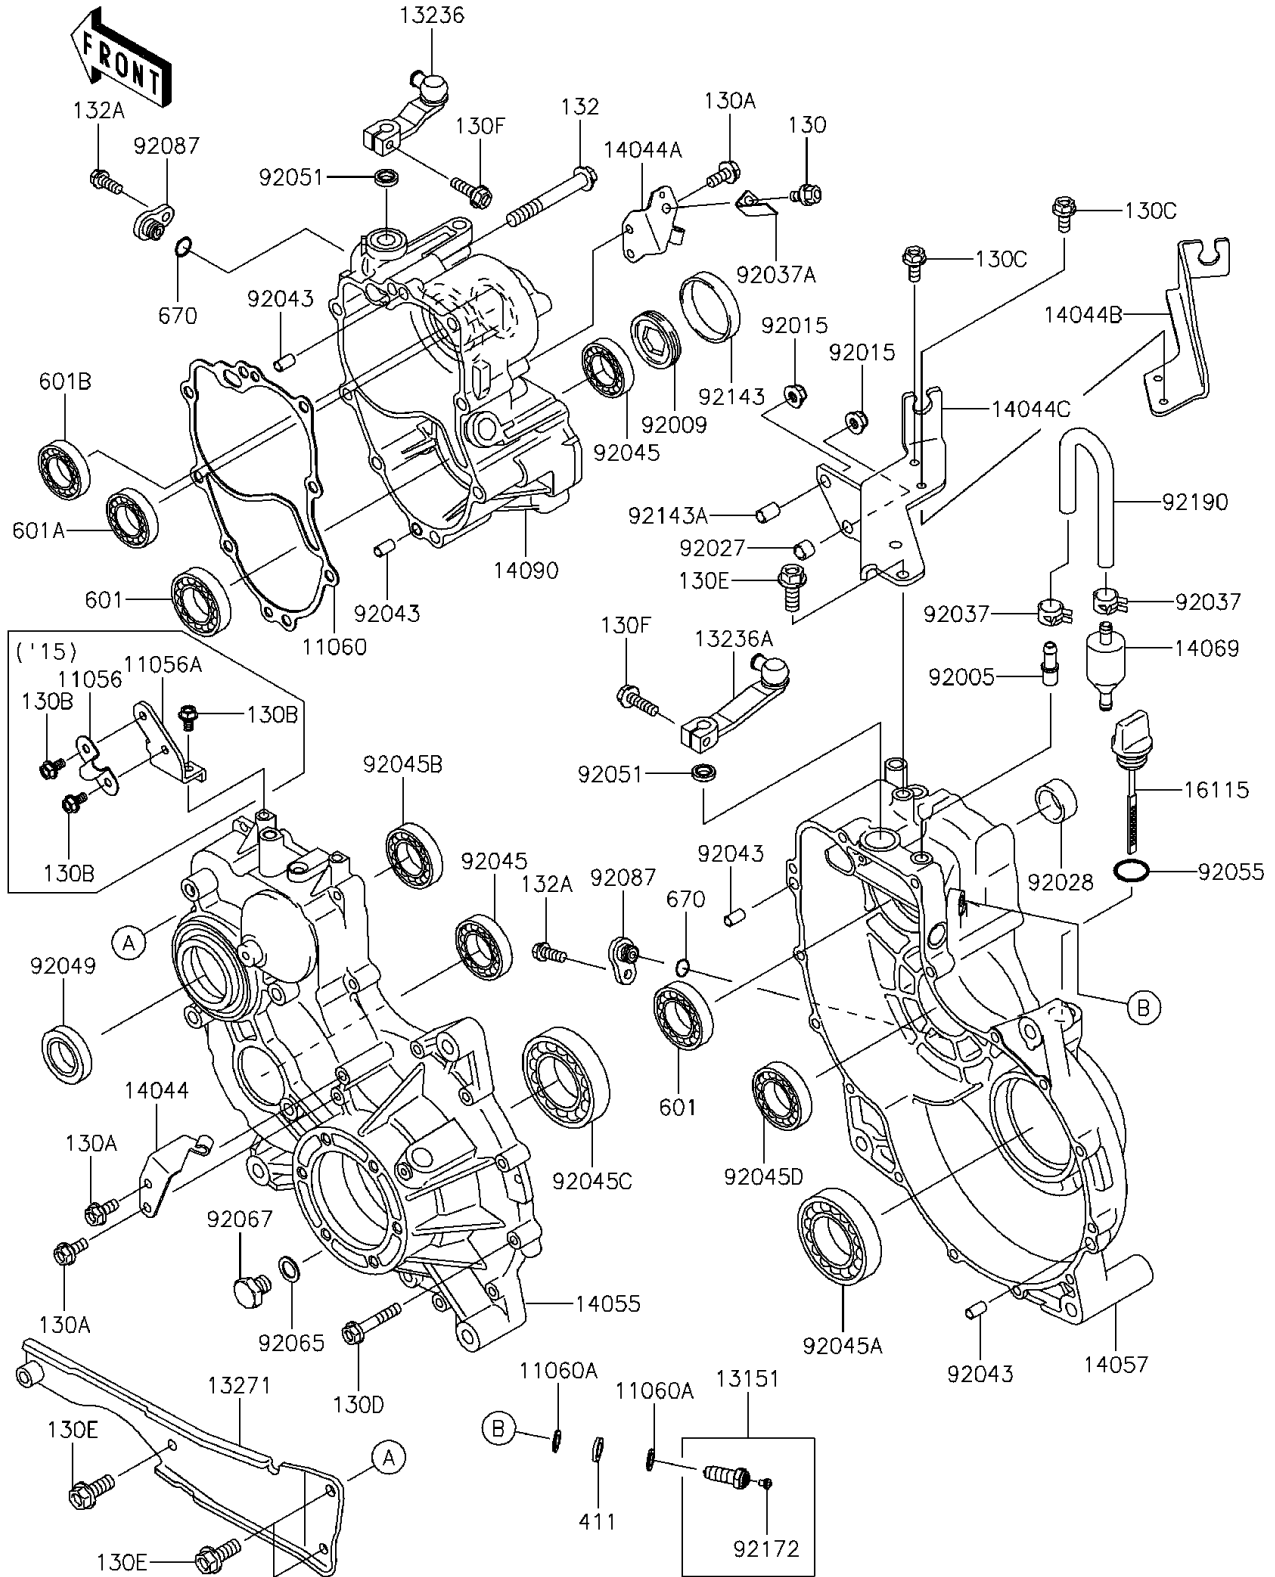

# 2015 Mule 4010 Trans4x4 PARTS DIAGRAM

Gear Box

E1450

### Gear Box

ITEM NAME	PART NUMBER	QUANTITY
BRACKET,OIL PIPE (Ref # 11056)	11056-4139	1
BRACKET,OIL PIPE (Ref # 11056A)	11056-4140	1
GASKET,GEAR CASE COVER (Ref # 11060)	11060-1310	1
GASKET (Ref # 11060A)	11060-1966	2
SWITCH-COMP (Ref # 13151)	13151-1093	1
LEVER-COMP (Ref # 13236)	13236-1363	1
LEVER-COMP (Ref # 13236A)	13236-1372	1
PLATE (Ref # 13271)	13271-1604	1
HOLDER-CABLE (Ref # 14044)	14044-0003	1
HOLDER-CABLE (Ref # 14044A)	14044-0004	1
HOLDER-CABLE,HI/LOW (Ref # 14044B)	14044-1075	1
HOLDER-CABLE (Ref # 14044C)	14044-1098	1
CASE-GEAR,LH (Ref # 14055)	14055-0035	1
CASE-COMP-GEAR,RH (Ref # 14057)	14057-0011	1
BREATHER (Ref # 14069)	14069-1051	1
COVER,GEAR CASE,HI/LOW (Ref # 14090)	14090-1238	1
CAP-OIL FILLER (Ref # 16115)	16115-1060	1
FITTING,BREATHER (Ref # 92005)	92005-1127	1
SCREW,55MM (Ref # 92009)	92009-1290	1
NUT,8MM (Ref # 92015)	92015-1432	2
COLLAR,8.8X12X9 (Ref # 92027)	92027-1568	1
BUSHING,23X30X13 (Ref # 92028)	92028-132	1
CLAMP,TUBE (Ref # 92037)	92037-1505	2
CLAMP (Ref # 92037A)	92037-1680	1
PIN,6.2X8X14 (Ref # 92043)	92043-1263	4
BEARING-BALL,TMB304CCM (Ref # 92045)	92045-1142	2
BEARING-BALL,6010CM (Ref # 92045A)	92045-1162	1
BEARING-BALL,62/28 (Ref # 92045B)	92045-1207	1
BEARING-BALL,6210CM (Ref # 92045C)	92045-1213	1