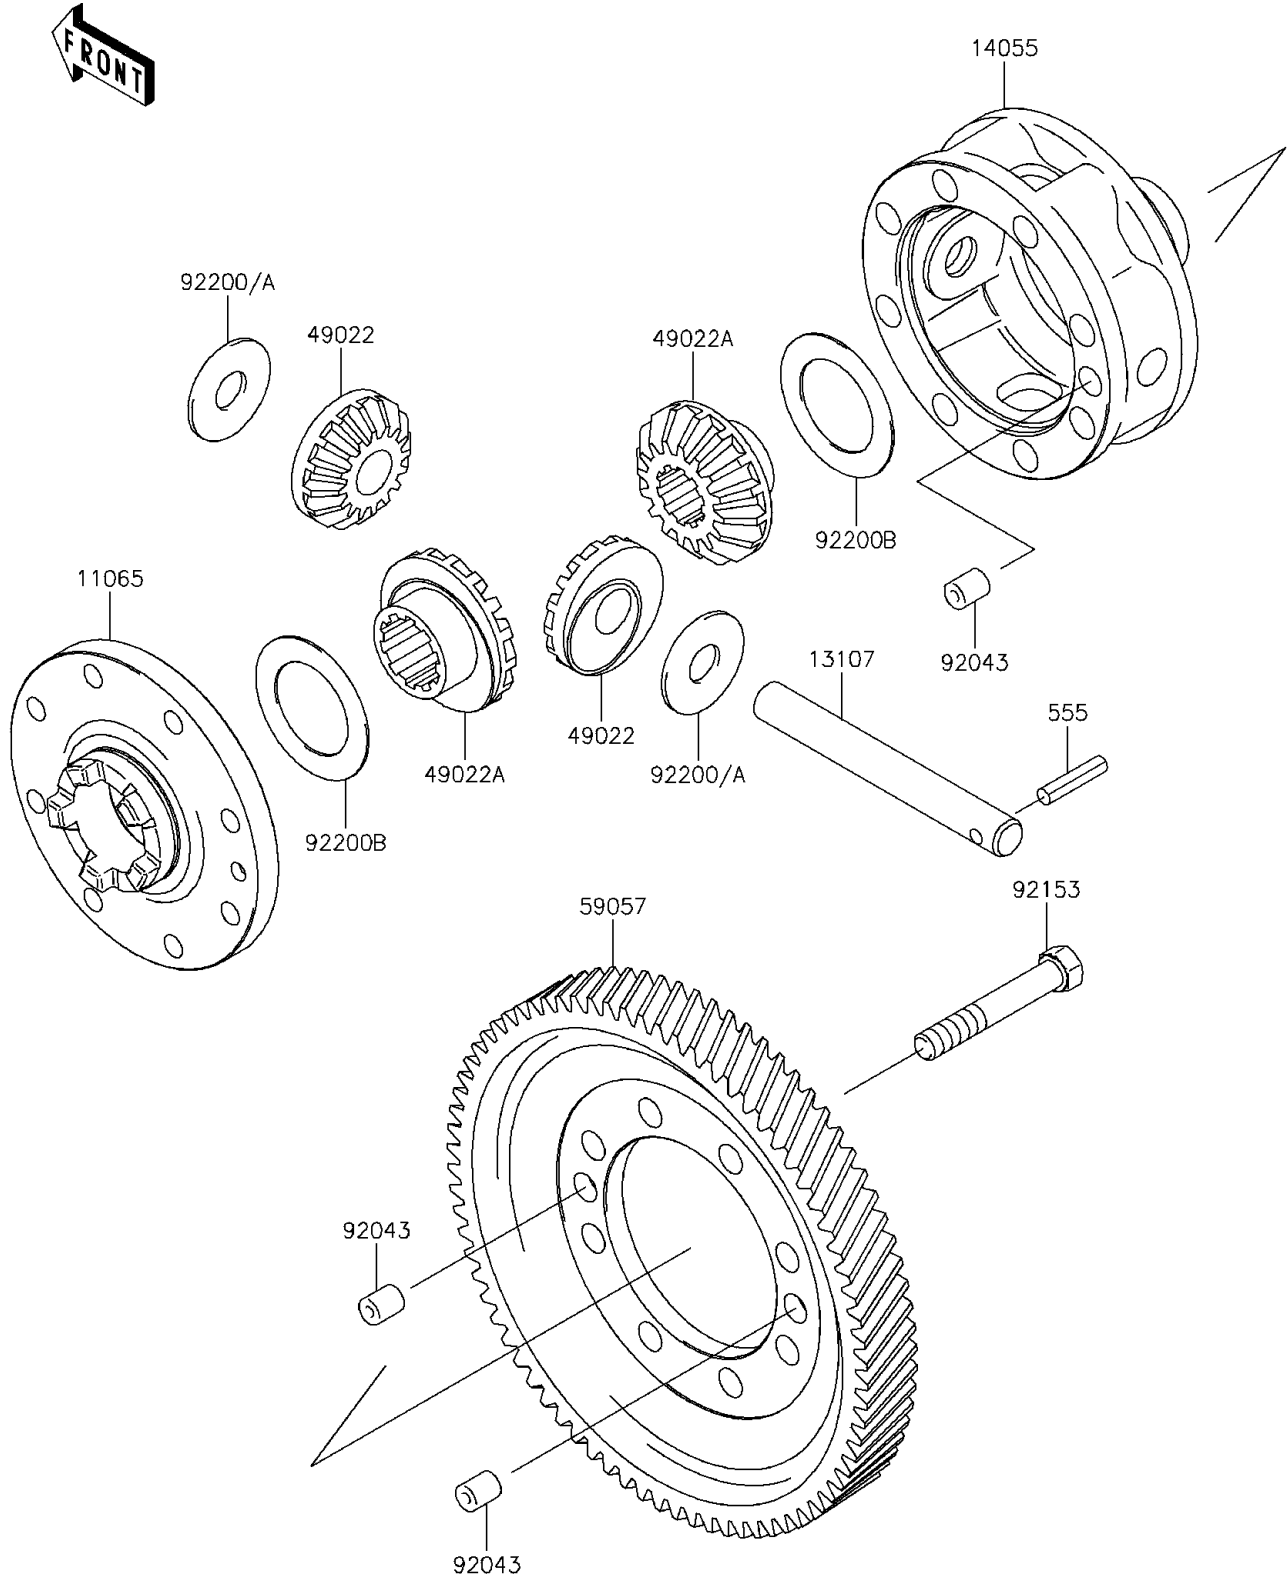

2014 MULE™ 4010 TRANS4x4® PARTS DIAGRAM

Differential

E1451

2014 MULE™ 4010 TRANS4x4® PARTS LIST

Differential

ITEM NAME	PART NUMBER	QUANTITY
CAP,GEAR CASE (Ref # 11065)	11065-0033	1
SHAFT (Ref # 13107)	13107-0009	1
CASE-GEAR,DIFFERENTIAL (Ref # 14055)	14055-0003	1
GEAR-BEVEL,10T (Ref # 49022)	49022-1105	2
GEAR-BEVEL,16T (Ref # 49022A)	49022-1117	2
GEAR-HELICAL,DIFFERENTIAL (Ref # 59057)	59057-0002	1
PIN,10X12 (Ref # 92043)	92043-0029	3
BOLT,10X63 (Ref # 92153)	92153-0331	8
WASHER,14.5X38X1.2 (Ref # 92200)	92200-0021	2
WASHER,14.5X38X1.0 (Ref # 92200A)	92200-1044	AR
WASHER,35.5X54X1.0 (Ref # 92200B)	92200-1045	2
PIN-SPRING (Ref # 555)	555A0525	1