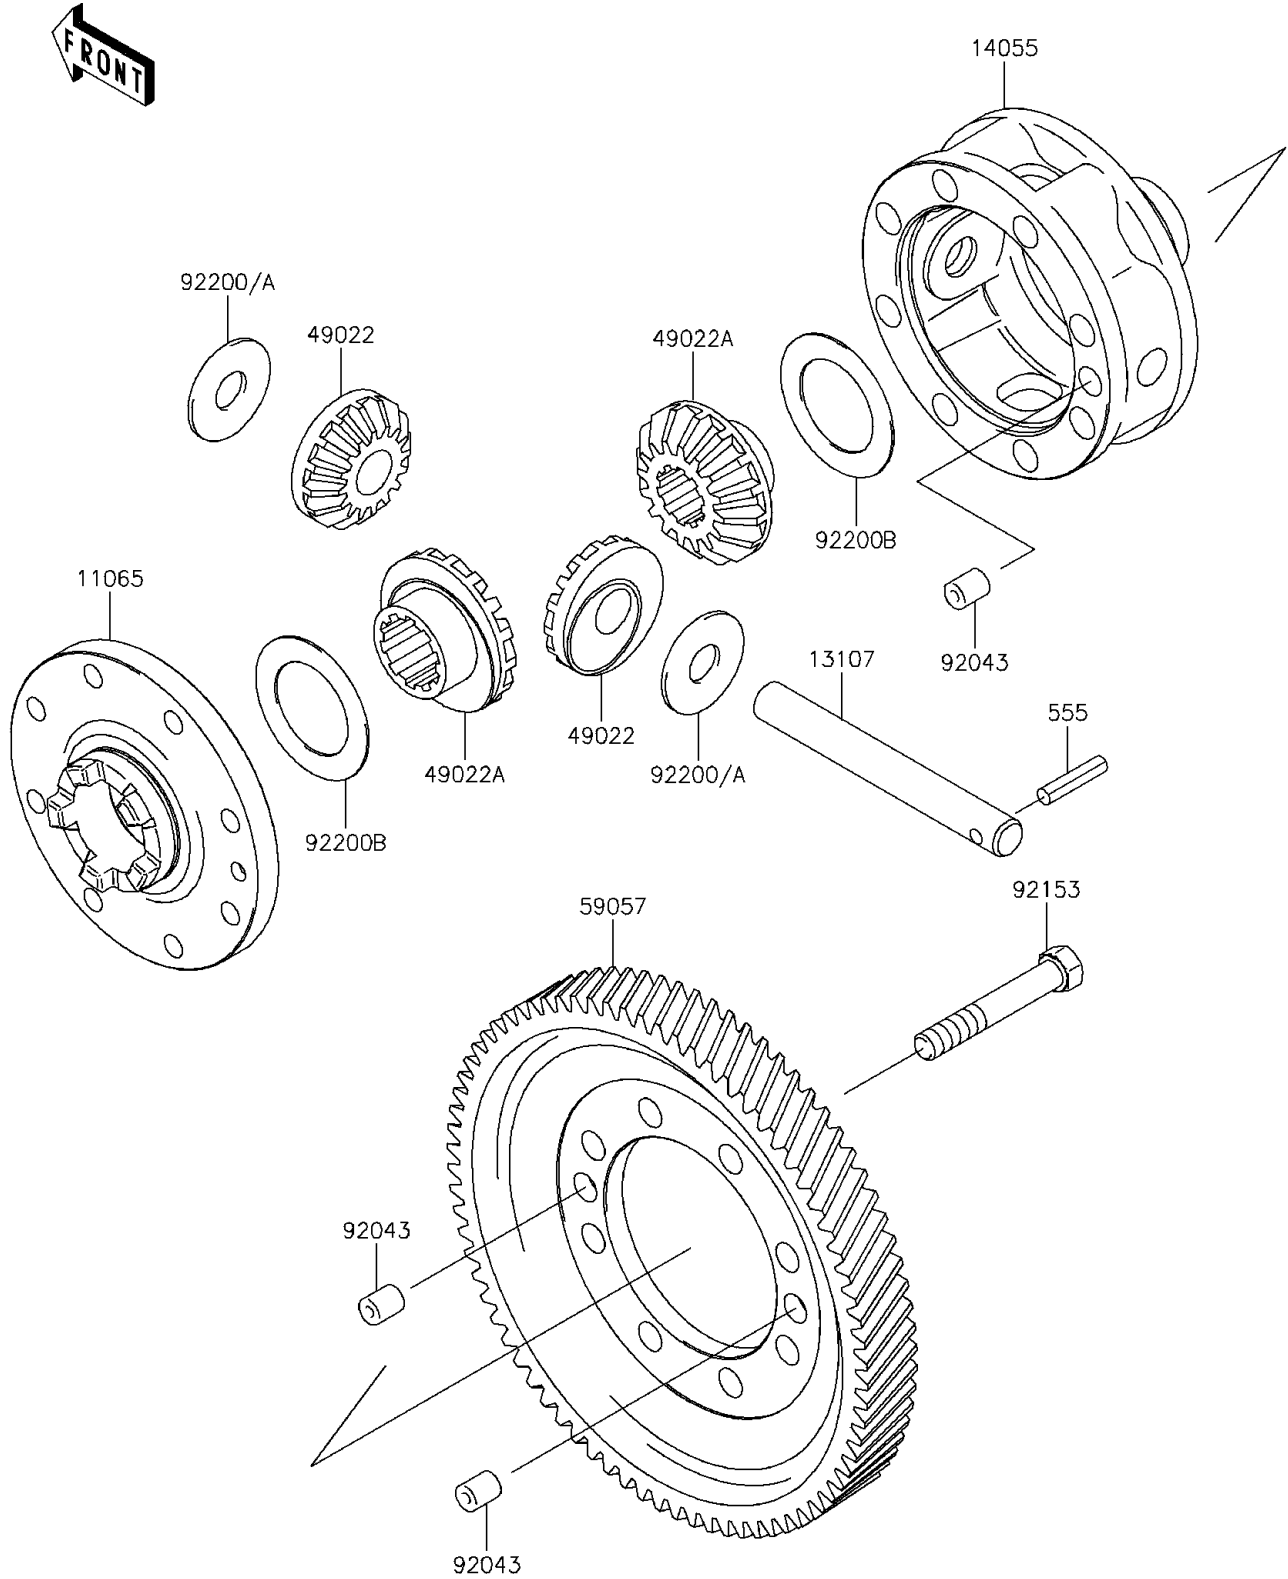

# 2015 Mule 4010 Trans4x4 PARTS DIAGRAM

Differential

E1451

## 2015 Mule 4010 Trans4x4 PARTS LIST

### Differential

ITEM NAME	PART NUMBER	QUANTITY
CAP,GEAR CASE (Ref # 11065)	11065-0033	1
SHAFT (Ref # 13107)	13107-0009	1
CASE-GEAR,DIFFERENTIAL (Ref # 14055)	14055-0003	1
GEAR-BEVEL,10T (Ref # 49022)	49022-1105	2
GEAR-BEVEL,16T (Ref # 49022A)	49022-1117	2
GEAR-HELICAL,DIFFERENTIAL (Ref # 59057)	59057-0002	1
PIN,10X12 (Ref # 92043)	92043-0029	3
BOLT,10X63 (Ref # 92153)	92153-0331	8
WASHER,14.5X38X1.2 (Ref # 92200)	92200-0021	2
WASHER,14.5X38X1.0 (Ref # 92200A)	92200-1044	AR
WASHER,35.5X54X1.0 (Ref # 92200B)	92200-1045	2
PIN-SPRING (Ref # 555)	555A0525	1