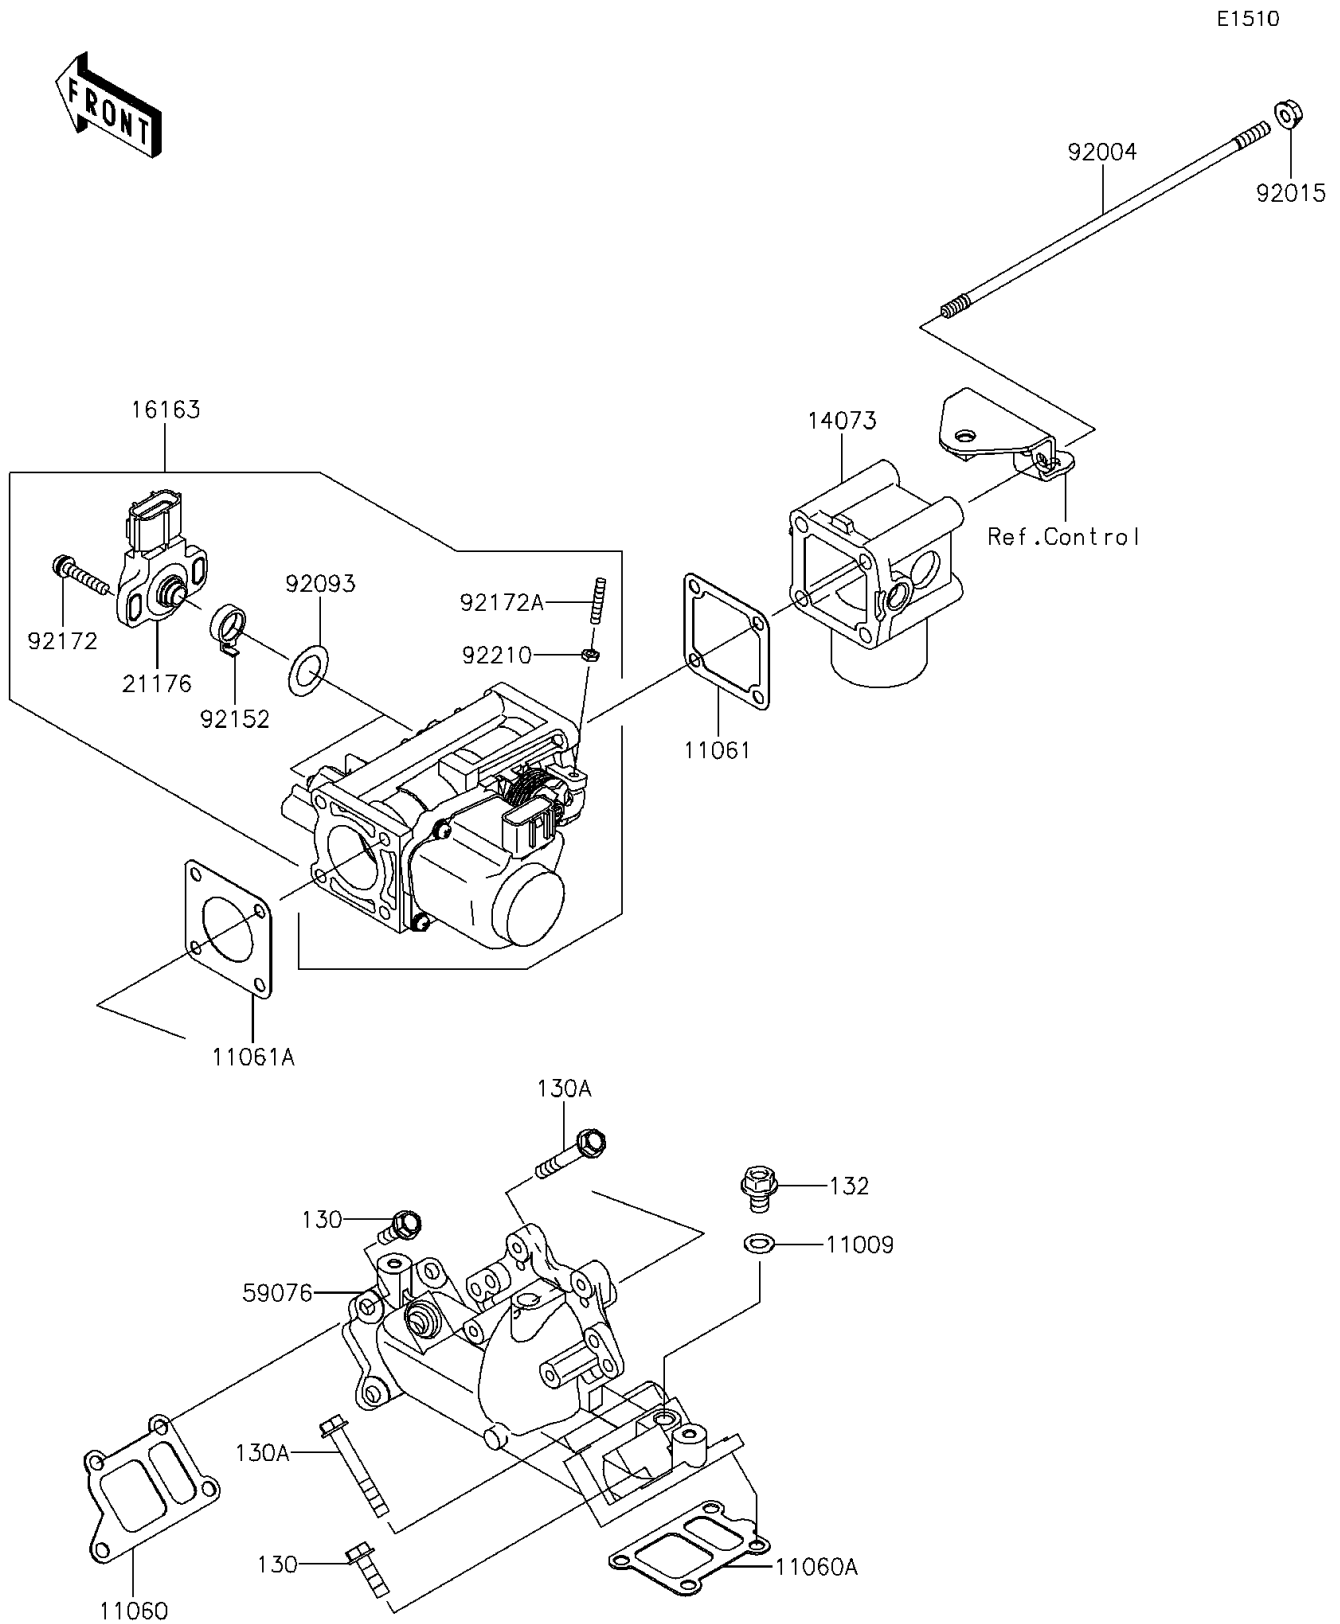

2015 Mule 4010 Trans4x4 PARTS DIAGRAM

Throttle

2015 Mule 4010 Trans4x4 PARTS LIST

Throttle

ITEM NAME	PART NUMBER	QUANTITY
GASKET,8.2X14X1.0 (Ref # 11009)	11009-1344	1
GASKET,INTAKE MANIFOLD (Ref # 11060)	11060-2087	1
GASKET,INTAKE MANIFOLD (Ref # 11060A)	11060-2088	1
GASKET (Ref # 11061)	11061-0861	1
GASKET (Ref # 11061A)	11061-2179	1
DUCT (Ref # 14073)	14073-0780	1
THROTTLE-ASSY (Ref # 16163)	16163-0793	1
SENSOR (Ref # 21176)	21176-2112	2
MANIFOLD-INTAKE (Ref # 59076)	59076-2092	1
STUD,6X200 (Ref # 92004)	92004-2161	4
NUT,FLANGED,6MM (Ref # 92015)	92015-1367	4
SEAL (Ref # 92093)	92093-2133	2
COLLAR (Ref # 92152)	92152-2093	2
SCREW (Ref # 92172)	92172-0254	4
SCREW (Ref # 92172A)	92172-2106	1
NUT (Ref # 92210)	92210-2120	1
BOLT-FLANGED,6X20 (Ref # 130)	130BA0620	5
BOLT-FLANGED,6X45 (Ref # 130A)	130CA0645	3
BOLT-FLANGED-SMALL,8X12 (Ref # 132)	132BB0812	1