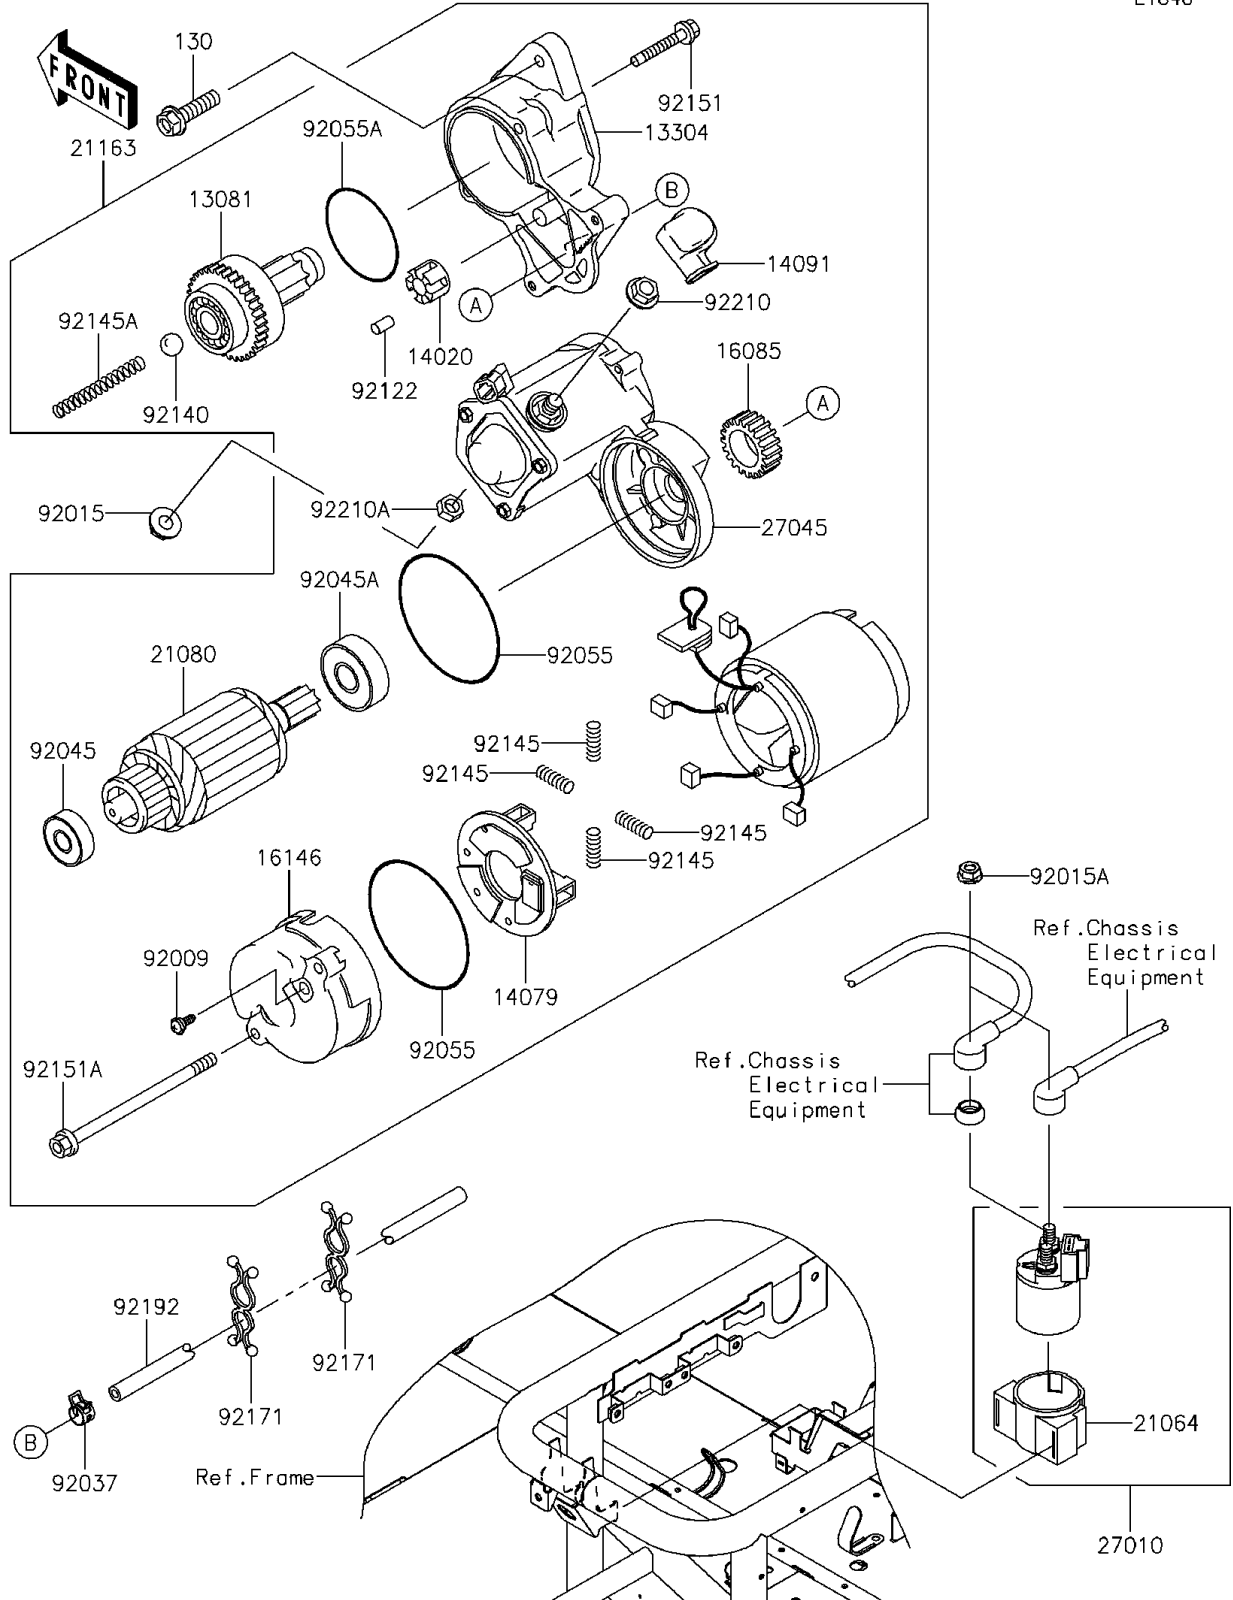

# 2015 Mule 4010 Trans4x4 PARTS DIAGRAM

## Starter Motor

E1840

### Starter Motor

ITEM NAME	PART NUMBER	QUANTITY
CLUTCH-ASSY (Ref # 13081)	13081-2231	1
HOUSING-ASSY (Ref # 13304)	13304-2253	1
RETAINER (Ref # 14020)	14020-2112	1
HOLDER-ASSY (Ref # 14079)	14079-2064	1
COVER (Ref # 14091)	14091-2080	1
GEAR (Ref # 16085)	16085-2055	1
COVER-ASSY (Ref # 16146)	16146-2243	1
DAMPER,MAGNETIC SWITCH (Ref # 21064)	21064-002	1
ARMATURE (Ref # 21080)	21080-2070	1
STARTER-ELECTRIC (Ref # 21163)	21163-2134	1
SWITCH,MAGNETIC (Ref # 27010)	27010-1098	1
SWITCH-ASSY (Ref # 27045)	27045-2020	1
SCREW (Ref # 92009)	92009-2455	2
NUT,8MM (Ref # 92015)	92015-1143	1
NUT,FLANGED,6MM (Ref # 92015A)	92015-1367	2
CLAMP (Ref # 92037)	92037-2113	1
BEARING-BALL (Ref # 92045)	92045-2257	1
BEARING-BALL (Ref # 92045A)	92045-2258	1
RING-O (Ref # 92055)	92055-2199	2
RING-O (Ref # 92055A)	92055-2200	1
ROLLER (Ref # 92122)	92122-2057	5
BALL (Ref # 92140)	92140-2061	1
SPRING (Ref # 92145)	92145-2096	4
SPRING (Ref # 92145A)	92145-2097	1
BOLT (Ref # 92151)	92151-2167	2
BOLT (Ref # 92151A)	92151-2168	2
CLAMP (Ref # 92171)	92171-0476	2
TUBE,4.7X9.5X1000 (Ref # 92192)	92192-0937	1
NUT (Ref # 92210)	92210-2084	1

## Starter Motor

ITEM NAME	PART NUMBER	QUANTITY
NUT (Ref # 92210A)	92210-2085	1
BOLT-FLANGED,8X30 (Ref # 130)	130CA0830	2