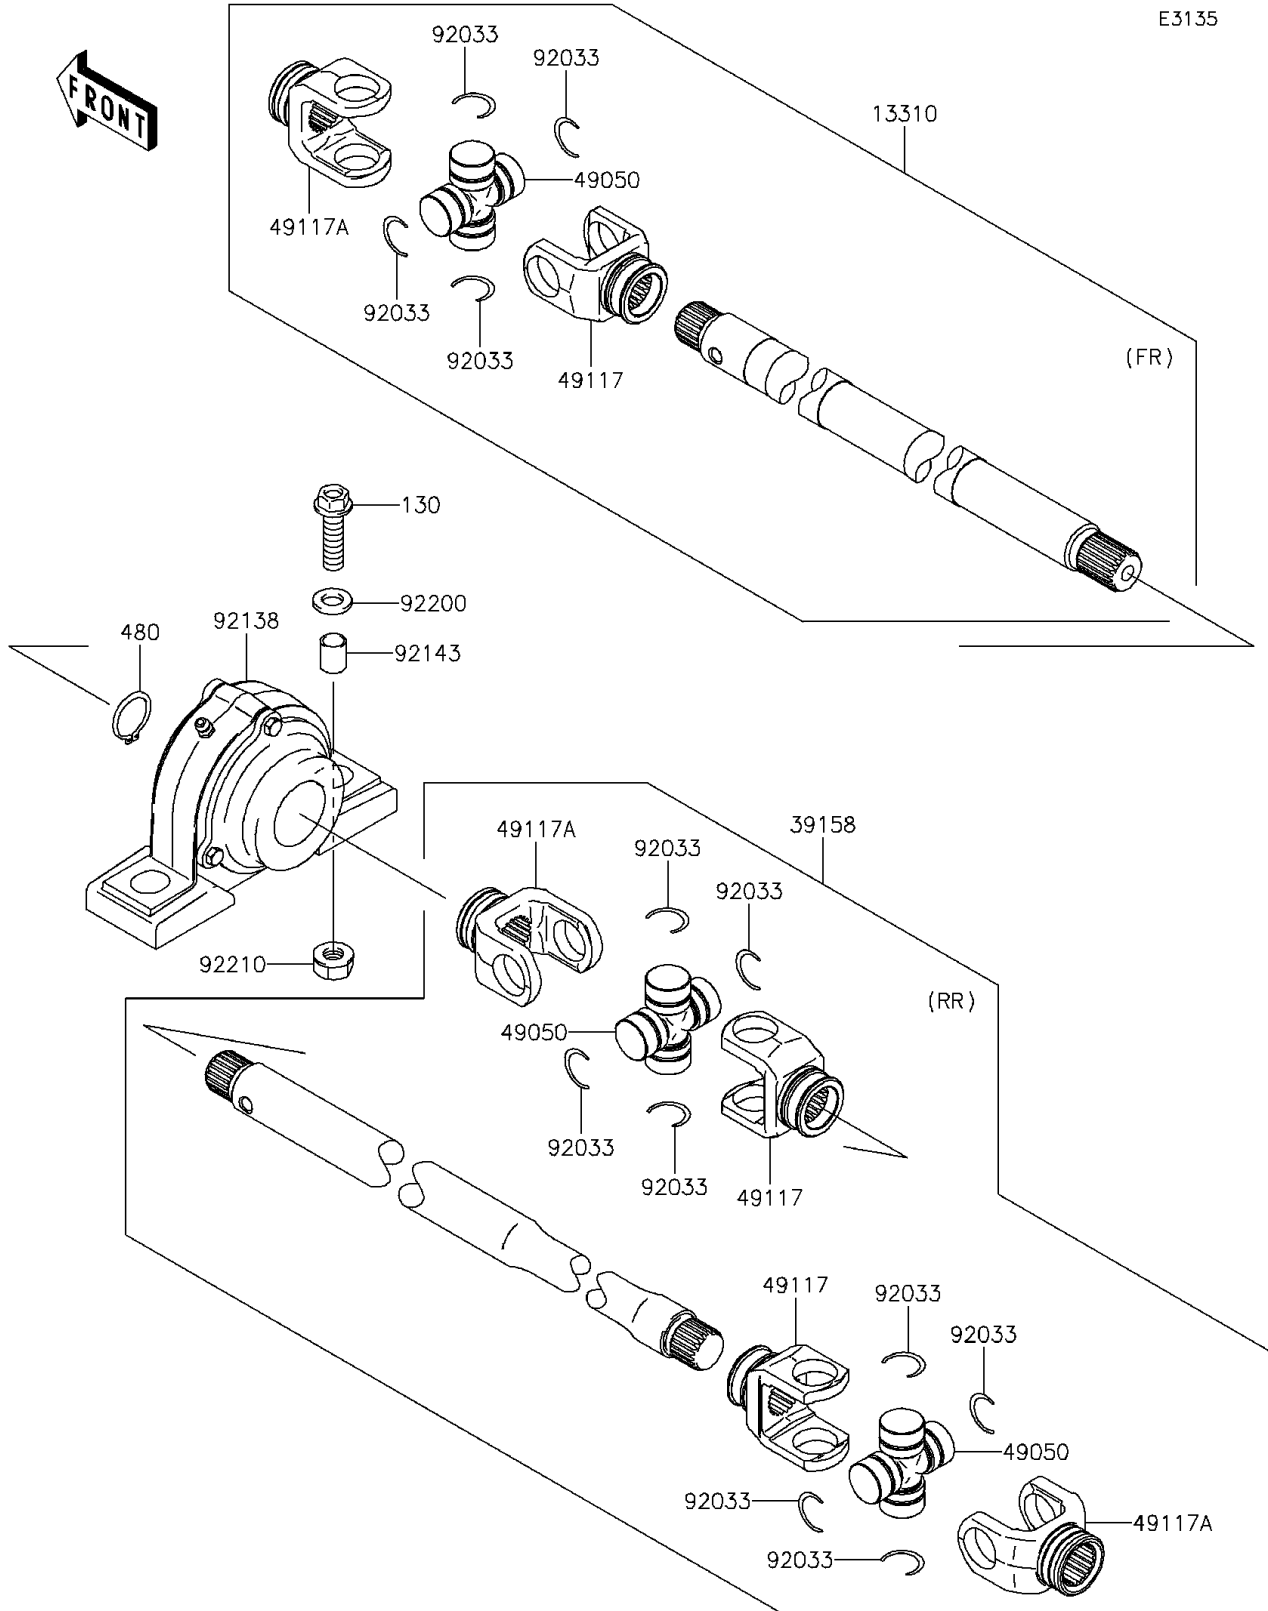

2014 MULE™ 4010 TRANS4x4[®] PARTS DIAGRAM

Drive Shaft-Propeller

E3135

2014 MULE™ 4010 TRANS4x4® PARTS LIST

Drive Shaft-Propeller

ITEM NAME	PART NUMBER	QUANTITY
SHAFT-ASSY (Ref # 13310)	13310-0572	1
SHAFT-ASSY-DRIVE,RR PROPELLER (Ref # 39158)	39158-0303	1
SPIDER (Ref # 49050)	49050-1075	3
YOKE,DRIVE (Ref # 49117)	49117-0573	3
YOKE,DRIVE (Ref # 49117A)	49117-0574	3
RING-SNAP (Ref # 92033)	92033-1030	12
BEARING-COMP (Ref # 92138)	92138-0001	1
COLLAR,10.3X12.7X15 (Ref # 92143)	92143-1634	2
WASHER,10.5X19X2.3 (Ref # 92200)	92200-1042	2
NUT,LOCK,10MM (Ref # 92210)	92210-1204	2
BOLT-FLANGED,10X35 (Ref # 130)	130BA1035	2
CIRCLIP-TYPE-C,25MM (Ref # 480)	480J2500	1