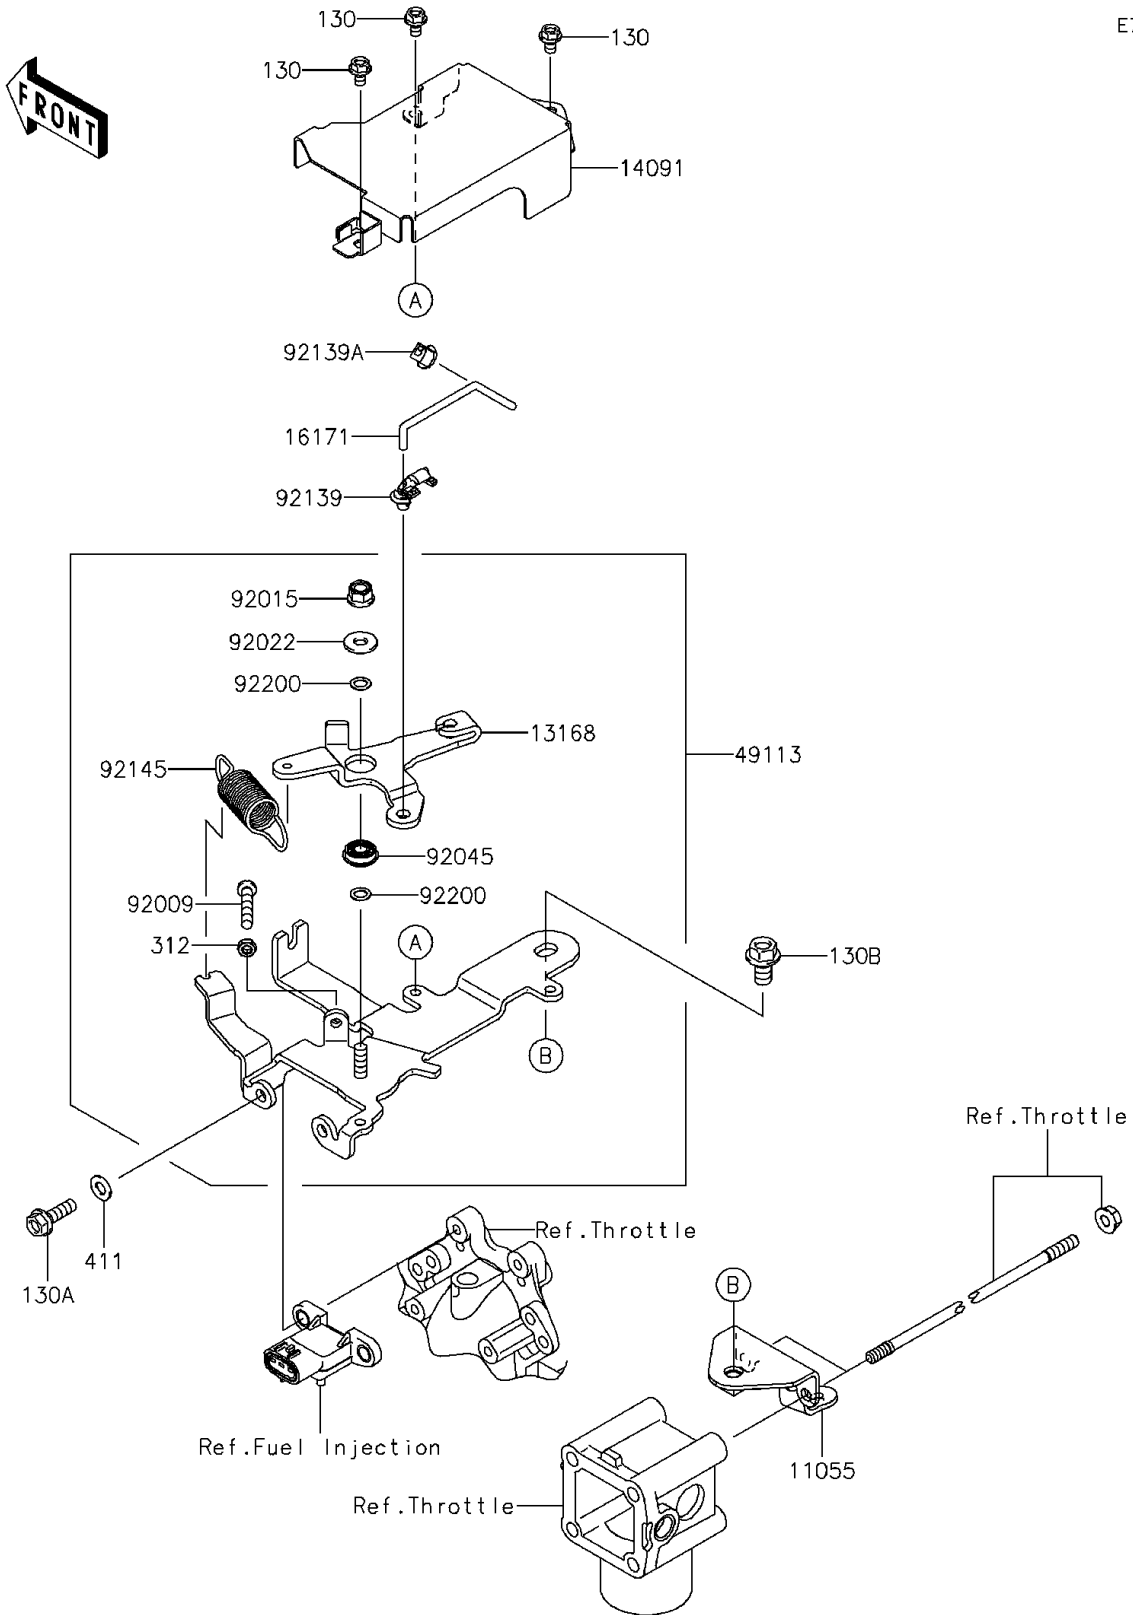

# 2015 Mule 4010 Trans4x4 PARTS DIAGRAM

Control

E7110

## 2015 Mule 4010 Trans4x4 PARTS LIST

### Control

ITEM NAME	PART NUMBER	QUANTITY
BRACKET (Ref # 11055)	11055-2020	1
LEVER (Ref # 13168)	13168-2509	1
COVER,CONTROL PANEL (Ref # 14091)	14091-1757	1
LINK (Ref # 16171)	16171-2105	1
PANEL-COMP-CONTROL (Ref # 49113)	49113-2211	1
SCREW,5X30 (Ref # 92009)	92009-2381	1
NUT,LOCK,FLANGED,6MM (Ref # 92015)	92015-1339	1
WASHER (Ref # 92022)	92022-2247	1
BEARING-BALL (Ref # 92045)	92045-2223	1
BUSHING,CONT-PANEL (Ref # 92139)	92139-2060	1
BUSHING,THROTTLE-BODY (Ref # 92139A)	92139-2061	1
SPRING (Ref # 92145)	92145-2186	1
WASHER,6.2X10X0.5 (Ref # 92200)	92200-2083	2
BOLT-FLANGED,5X8 (Ref # 130)	130BA0508	3
BOLT-FLANGED,6X20 (Ref # 130A)	130BA0620	2
BOLT-FLANGED,8X14 (Ref # 130B)	130BA0814	1
NUT-HEX,5MM (Ref # 312)	312AA0500	1
WASHER-PLAIN,6.5X13X1 (Ref # 411)	411AB0600	2