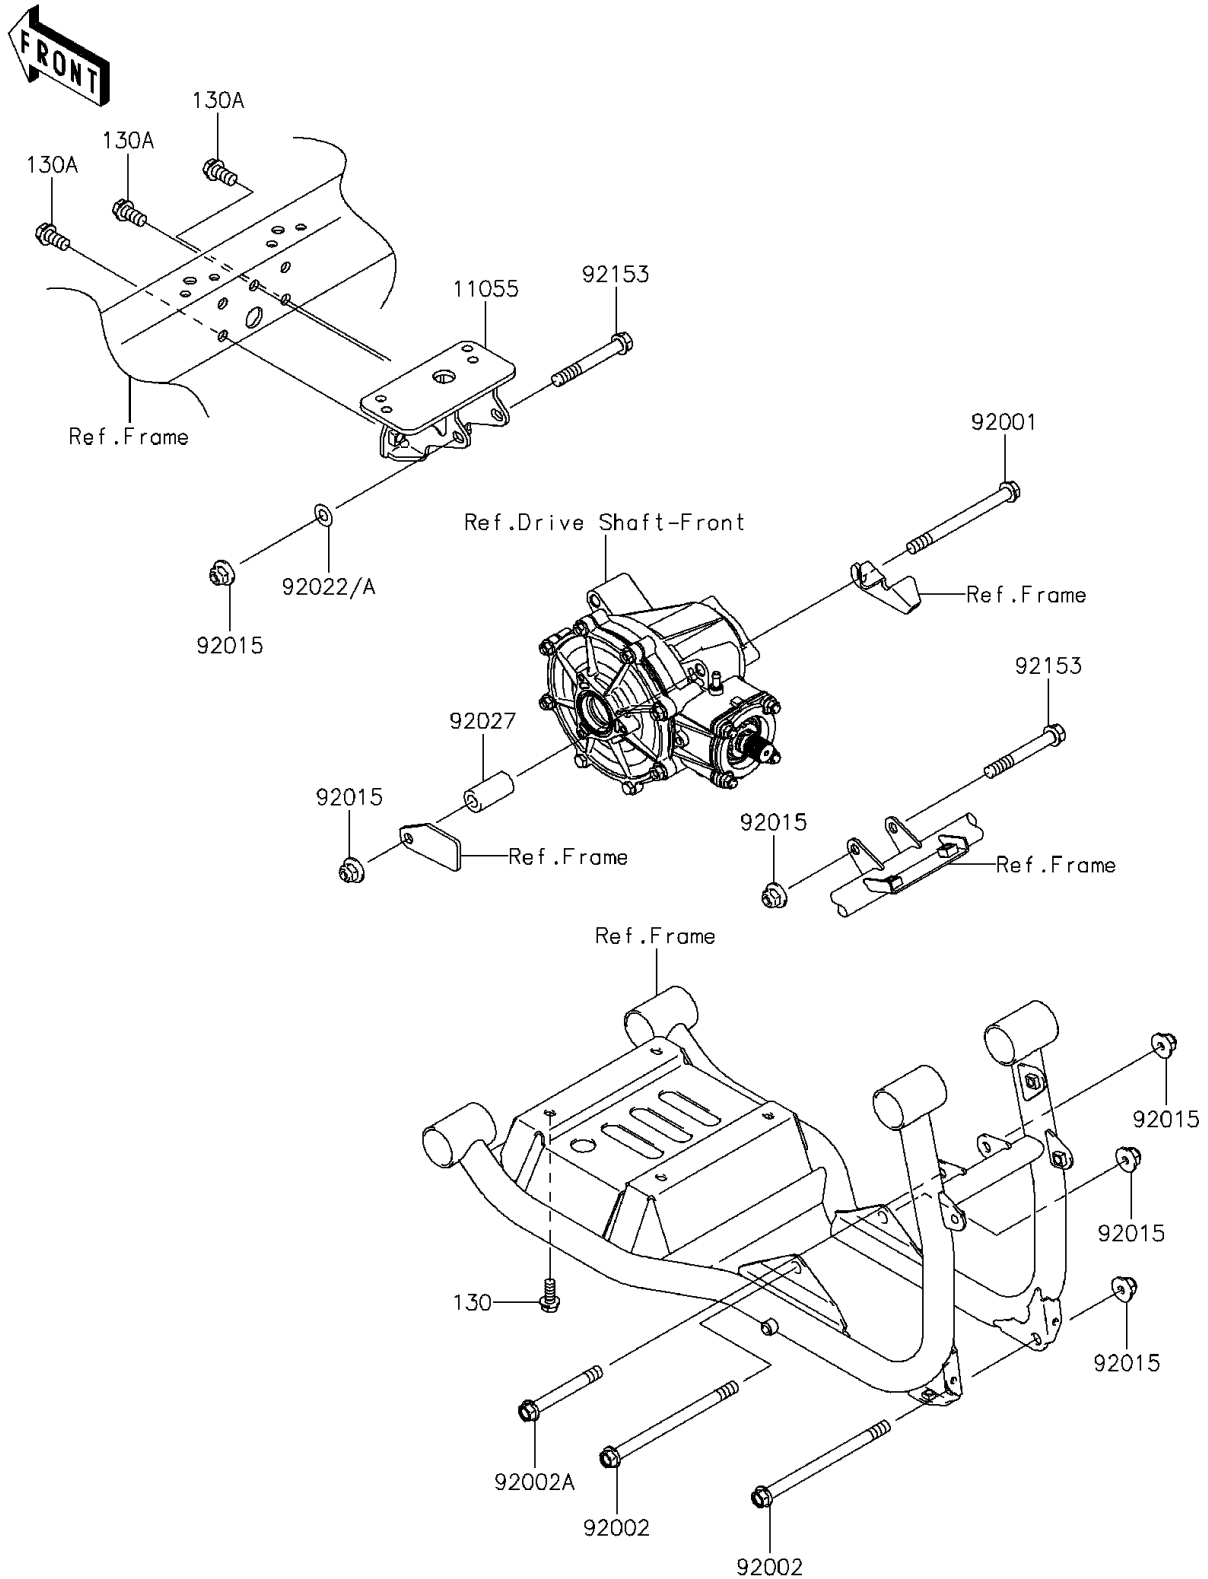

2014 Mule 4010 Trans4x4 PARTS DIAGRAM

Engine Mount

F2122

2014 Mule 4010 Trans4x4 PARTS LIST

Engine Mount

ITEM NAME	PART NUMBER	QUANTITY
BRACKET,FRONT GEAR CASE (Ref # 11055)	11055-1469	1
BOLT,FLANGED,10X115 (Ref # 92001)	92001-1603	1
BOLT,10X145 (Ref # 92002)	92002-1348	2
BOLT,FLANGED,10X80 (Ref # 92002A)	92002-1764	1
NUT,LOCK,10MM (Ref # 92015)	92015-1597	6
WASHER,10.2X20X0.5 (Ref # 92022)	92022-1649	AR
WASHER,10.5X20X1 (Ref # 92022A)	92022-239	AR
COLLAR,11X20X39 (Ref # 92027)	92027-1518	1
BOLT,FLANGED,10X75 (Ref # 92153)	92153-1384	2
BOLT-FLANGED,8X20 (Ref # 130)	130BA0820	4
BOLT-FLANGED,10X20 (Ref # 130A)	130BA1020	3