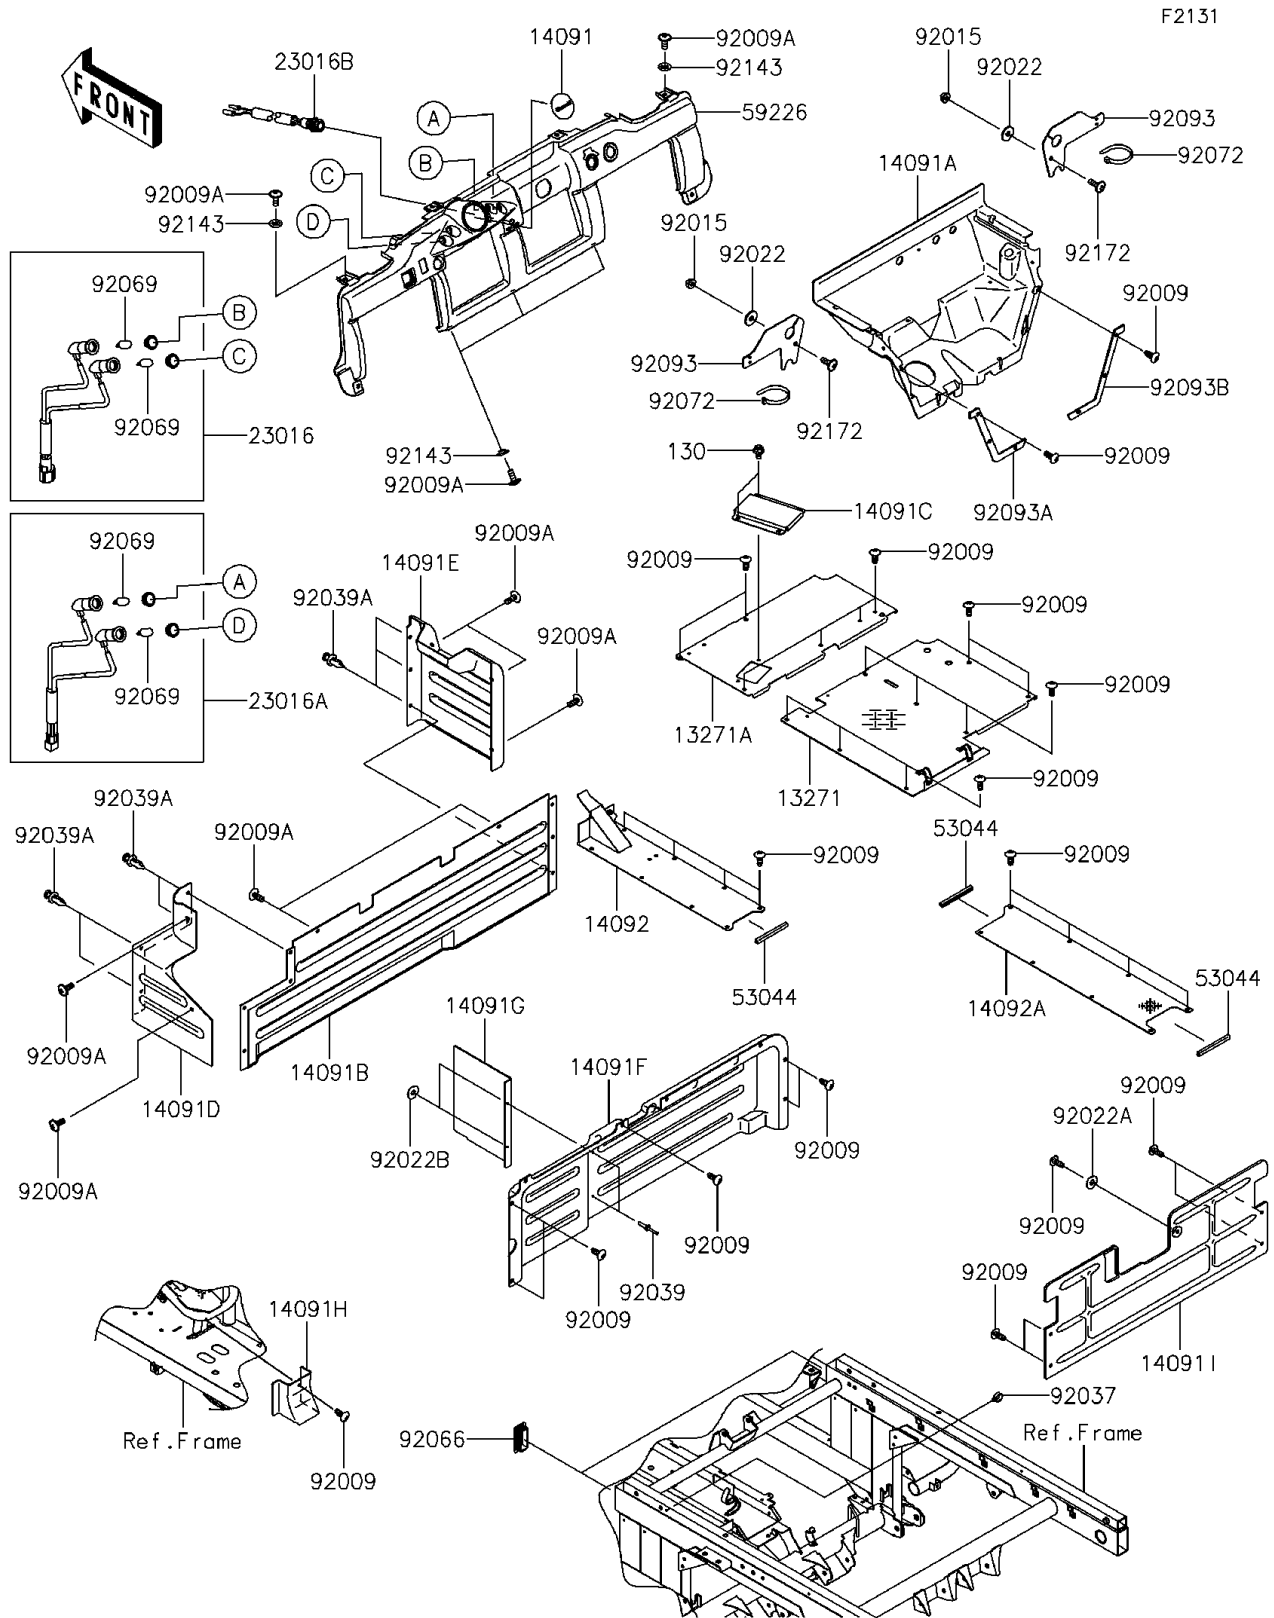

2014 MULE™ 4010 TRANS4x4® PARTS DIAGRAM

Frame Fittings

2014 MULE™ 4010 TRANS4x4® PARTS LIST

Frame Fittings

ITEM NAME	PART NUMBER	QUANTITY
PLATE,FLOOR,RH (Ref # 13271)	13271-7602	1
PLATE,FLOOR,RH (Ref # 13271A)	13271-7606	1
COVER,SPEEDOMETER,F.BLACK (Ref # 14091)	14091-0929-6Z	1
COVER,FLOOR (Ref # 14091A)	14091-1378	1
COVER,FRONT SEAT,CNT (Ref # 14091B)	14091-7531	1
COVER (Ref # 14091C)	14091-7536	1
COVER,FRONT SEAT,LH (Ref # 14091D)	14091-7541	1
COVER,FRONT SEAT,RH (Ref # 14091E)	14091-7542	1
COVER,FRONT SEAT,RR,LWR (Ref # 14091F)	14091-7549	1
COVER,FUEL TANK (Ref # 14091G)	14091-7550	1
COVER,PARKING CABLE (Ref # 14091H)	14091-7551	1
COVER,REAR SEAT,LWR (Ref # 14091I)	14091-7557	1
COVER,FLOOR,CNT,FR (Ref # 14092)	14092-0832	1
COVER,FLOOR,CNT,RR (Ref # 14092A)	14092-0993	1
LAMP-ASSY,PARKING&WATER TEMP (Ref # 23016)	23016-0035	1
LAMP-ASSY,DFI&OIL PRESSURE (Ref # 23016A)	23016-0036	1
LAMP-ASSY,LED (Ref # 23016B)	23016-0050	1
TRIM,L=111 (Ref # 53044)	53044-7502	3
PANEL-CONTROL,F.BLACK (Ref # 59226)	59226-0026-6Z	1
SCREW,TAPPING,6X16 (Ref # 92009)	92009-1166	50
SCREW,6X16 (Ref # 92009A)	92009-1621	12
NUT,FLANGED,6MM (Ref # 92015)	92015-1367	2
WASHER,6.5X20X1.6,BLACK (Ref # 92022)	92022-1346	2
WASHER,7X18X1.2 (Ref # 92022A)	92022-1545	1
WASHER,4.3X12.5X1 (Ref # 92022B)	92022-1949	2
CLAMP,HOSE (Ref # 92037)	92037-1827	1
RIVET (Ref # 92039)	92039-1150	2
RIVET (Ref # 92039A)	92039-1229	7
PLUG (Ref # 92066)	92066-7505	2

2014 MULE™ 4010 TRANS4x4® PARTS LIST

Frame Fittings

ITEM NAME	PART NUMBER	QUANTITY
BULB,12V 1.7W,T10 (Ref # 92069)	92069-1059	4
BAND,L=368.3 (Ref # 92072)	92072-3872	2
SEAL,LOWER COVER (Ref # 92093)	92093-0181	2
SEAL,FRONT FENDER,LH (Ref # 92093A)	92093-1293	1
SEAL,FRONT FENDER,RH (Ref # 92093B)	92093-1294	1
COLLAR (Ref # 92143)	92143-1087	5
SCREW,6X18 (Ref # 92172)	92172-0002	2
BOLT-FLANGED,6X10 (Ref # 130)	130BA0610	2