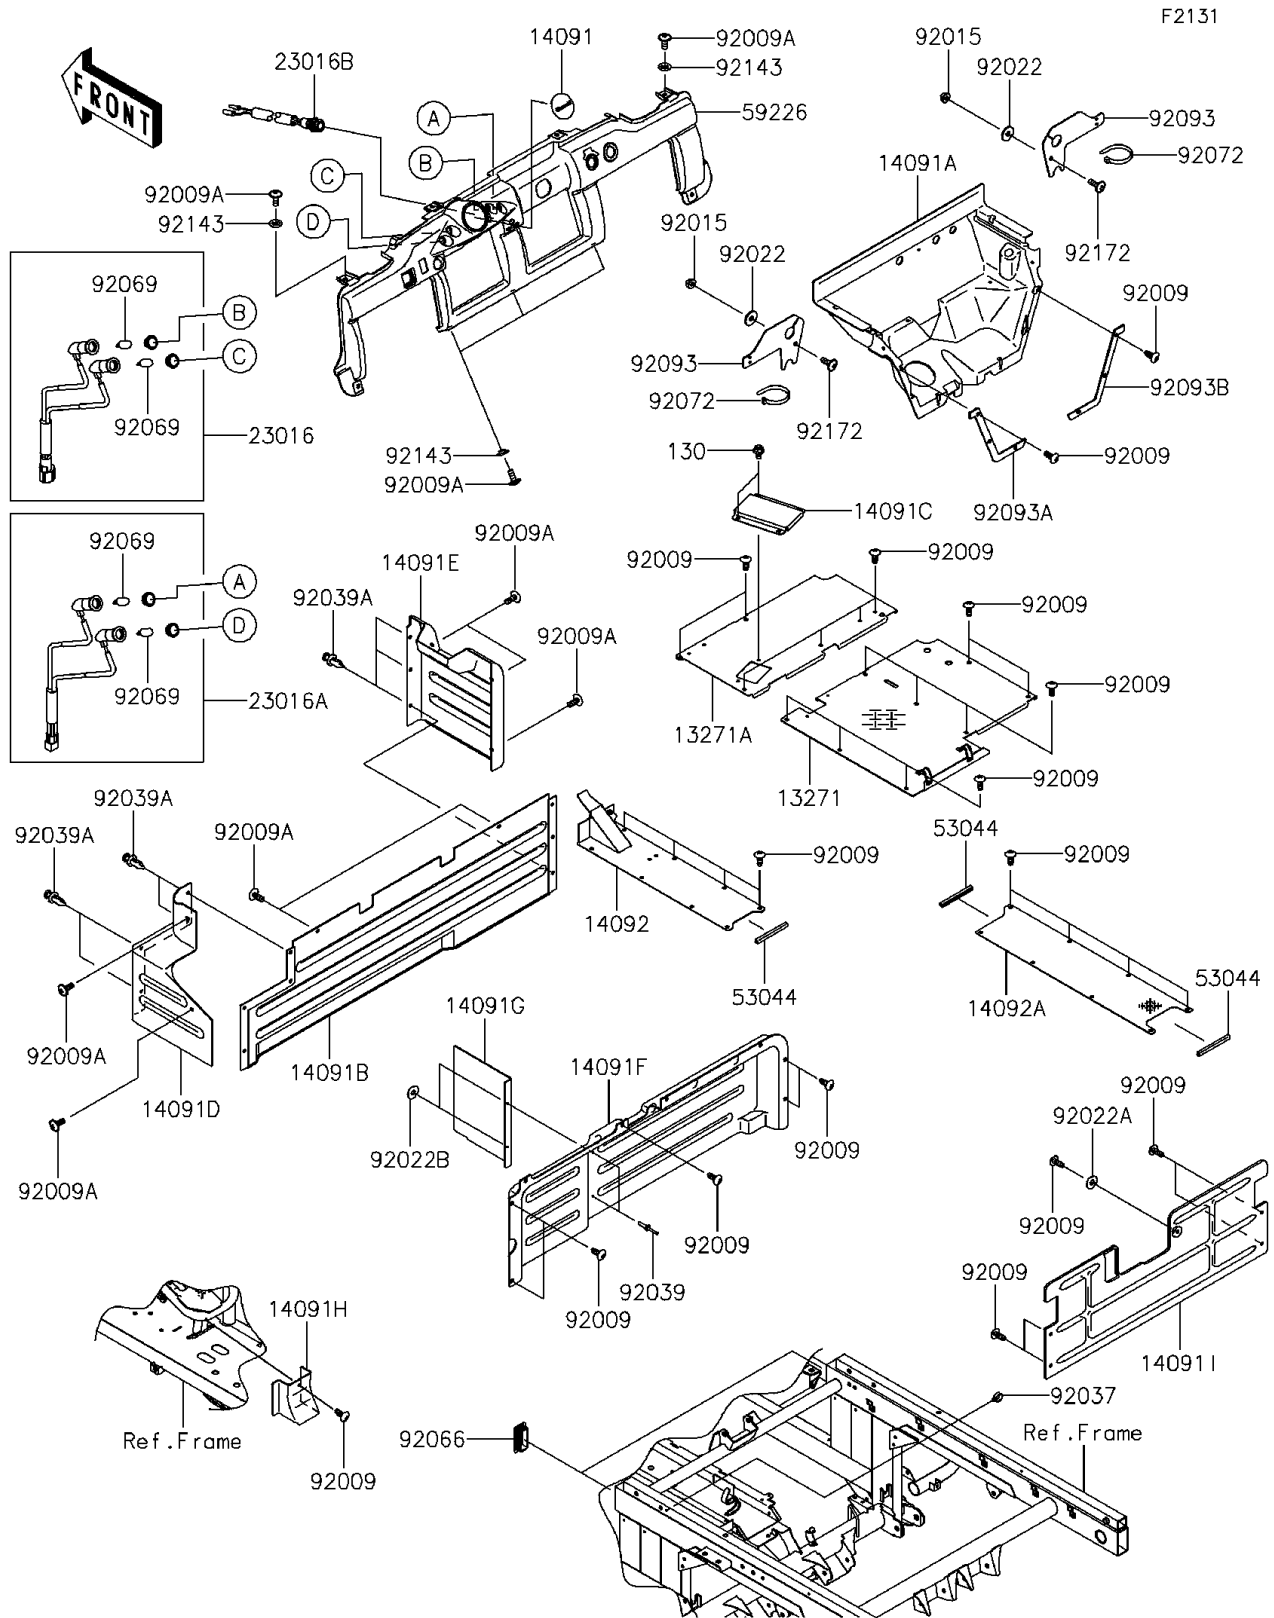

# 2015 Mule 4010 Trans4x4 PARTS DIAGRAM

## Frame Fittings

### Frame Fittings

ITEM NAME	PART NUMBER	QUANTITY
PLATE,FLOOR,RH (Ref # 13271)	13271-7602	1
PLATE,FLOOR,RH (Ref # 13271A)	13271-7606	1
COVER,SPEEDOMETER,F.BLACK (Ref # 14091)	14091-0929-6Z	1
COVER,FLOOR (Ref # 14091A)	14091-1378	1
COVER,FRONT SEAT,CNT (Ref # 14091B)	14091-7531	1
COVER (Ref # 14091C)	14091-7536	1
COVER,FRONT SEAT,LH (Ref # 14091D)	14091-7541	1
COVER,FRONT SEAT,RH (Ref # 14091E)	14091-7542	1
COVER,FRONT SEAT,RR,LWR (Ref # 14091F)	14091-7549	1
COVER,FUEL TANK (Ref # 14091G)	14091-7550	1
COVER,PARKING CABLE (Ref # 14091H)	14091-7551	1
COVER,REAR SEAT,LWR (Ref # 14091I)	14091-7557	1
COVER,FLOOR,CNT,FR (Ref # 14092)	14092-0832	1
COVER,FLOOR,CNT,RR (Ref # 14092A)	14092-0993	1
LAMP-ASSY,PARKING&WATER TEMP (Ref # 23016)	23016-0035	1
LAMP-ASSY,DFI&OIL PRESSURE (Ref # 23016A)	23016-0036	1
LAMP-ASSY,LED (Ref # 23016B)	23016-0050	1
TRIM,L=111 (Ref # 53044)	53044-7502	3
PANEL-CONTROL,F.BLACK (Ref # 59226)	59226-0026-6Z	1
SCREW,TAPPING,6X16 (Ref # 92009)	92009-1166	50
SCREW,6X16 (Ref # 92009A)	92009-1621	12
NUT,FLANGED,6MM (Ref # 92015)	92015-1367	2
WASHER,6.5X20X1.6,BLACK (Ref # 92022)	92022-1346	2
WASHER,7X18X1.2 (Ref # 92022A)	92022-1545	1
WASHER,4.3X12.5X1 (Ref # 92022B)	92022-1949	2
CLAMP,HOSE (Ref # 92037)	92037-1827	1
RIVET (Ref # 92039)	92039-1150	2
RIVET (Ref # 92039A)	92039-1229	7
PLUG (Ref # 92066)	92066-7505	2

### Frame Fittings

ITEM NAME	PART NUMBER	QUANTITY
BULB,12V 1.7W,T10 (Ref # 92069)	92069-1059	4
BAND,L=368.3 (Ref # 92072)	92072-3872	2
SEAL,LOWER COVER (Ref # 92093)	92093-0181	2
SEAL,FRONT FENDER,LH (Ref # 92093A)	92093-1293	1
SEAL,FRONT FENDER,RH (Ref # 92093B)	92093-1294	1
COLLAR (Ref # 92143)	92143-1087	5
SCREW,6X18 (Ref # 92172)	92172-0002	2
BOLT-FLANGED,6X10 (Ref # 130)	130BA0610	2