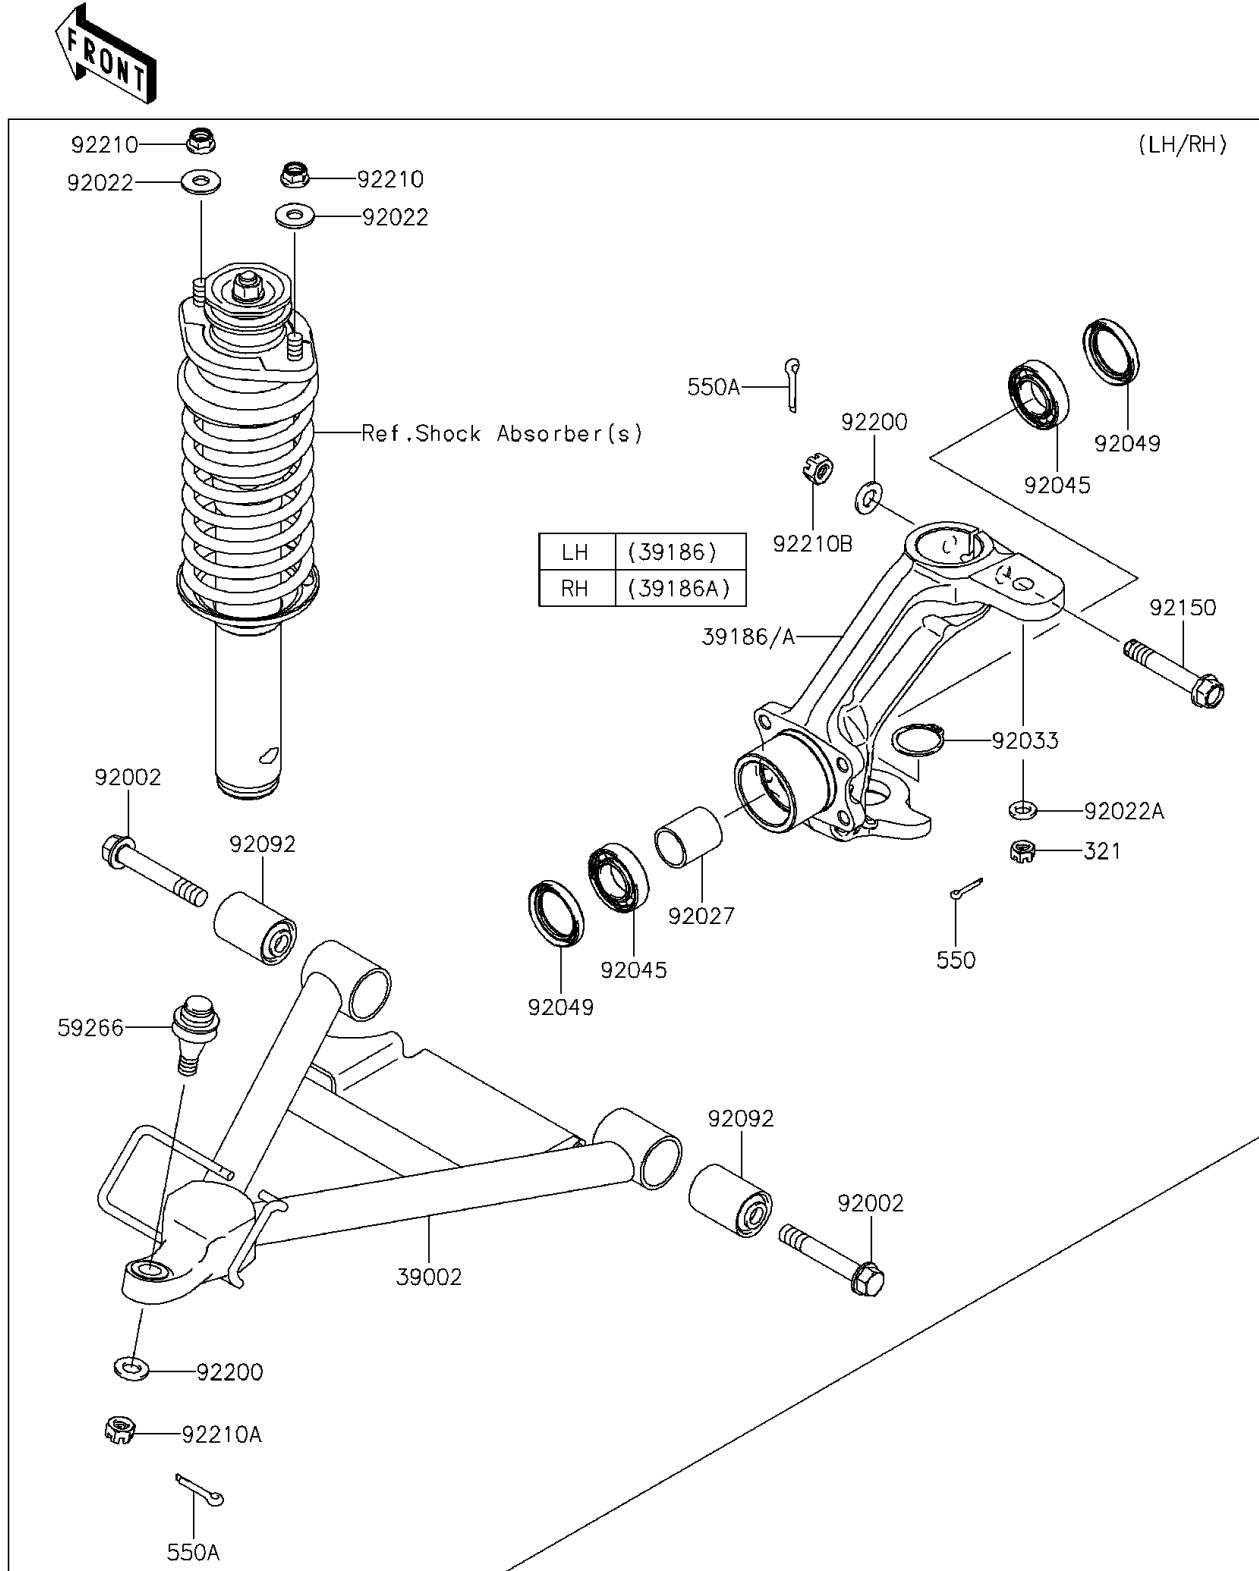

2015 Mule 4010 Trans4x4 PARTS DIAGRAM

Front Suspension

F2152

2015 Mule 4010 Trans4x4 PARTS LIST

Front Suspension

ITEM NAME	PART NUMBER	QUANTITY
ARM-COMP-SUSP (Ref # 39002)	39002-0001	2
KNUCKLE,FR,LH (Ref # 39186)	39186-0074	1
KNUCKLE,FR,RH (Ref # 39186A)	39186-0075	1
JOINT-BALL (Ref # 59266)	59266-1080	2
BOLT,FLANGED,12X75 (Ref # 92002)	92002-1661	4
WASHER,10.5X26X2.3 (Ref # 92022)	92022-044	4
WASHER,10.5X18X2.5 (Ref # 92022A)	92022-1876	2
COLLAR,L=34.5 (Ref # 92027)	92027-1538	2
RING-SNAP,C-TYPE,32MM (Ref # 92033)	92033-1262	2
BEARING-BALL,60052RD (Ref # 92045)	92045-0105	4
SEAL-OIL,SD35X47X7HS (Ref # 92049)	92049-1513	4
BUSHING-RUBBER (Ref # 92092)	92092-1065	4
BOLT,FLANGED,12X72 (Ref # 92150)	92150-1356	2
WASHER,12.3X23X2.3 (Ref # 92200)	92200-1004	4
NUT,LOCK,FLANGED,10MM (Ref # 92210)	92210-0276	4
NUT,CASTLE,12MM (Ref # 92210A)	92210-0395	2
NUT,12MM (Ref # 92210B)	92210-7501	2
NUT-CASTLE (Ref # 321)	321BA1000	2
PIN-COTTER,2.0X22 (Ref # 550)	550AA2022	2
PIN-COTTER,3.0X25 (Ref # 550A)	550AA3025	4