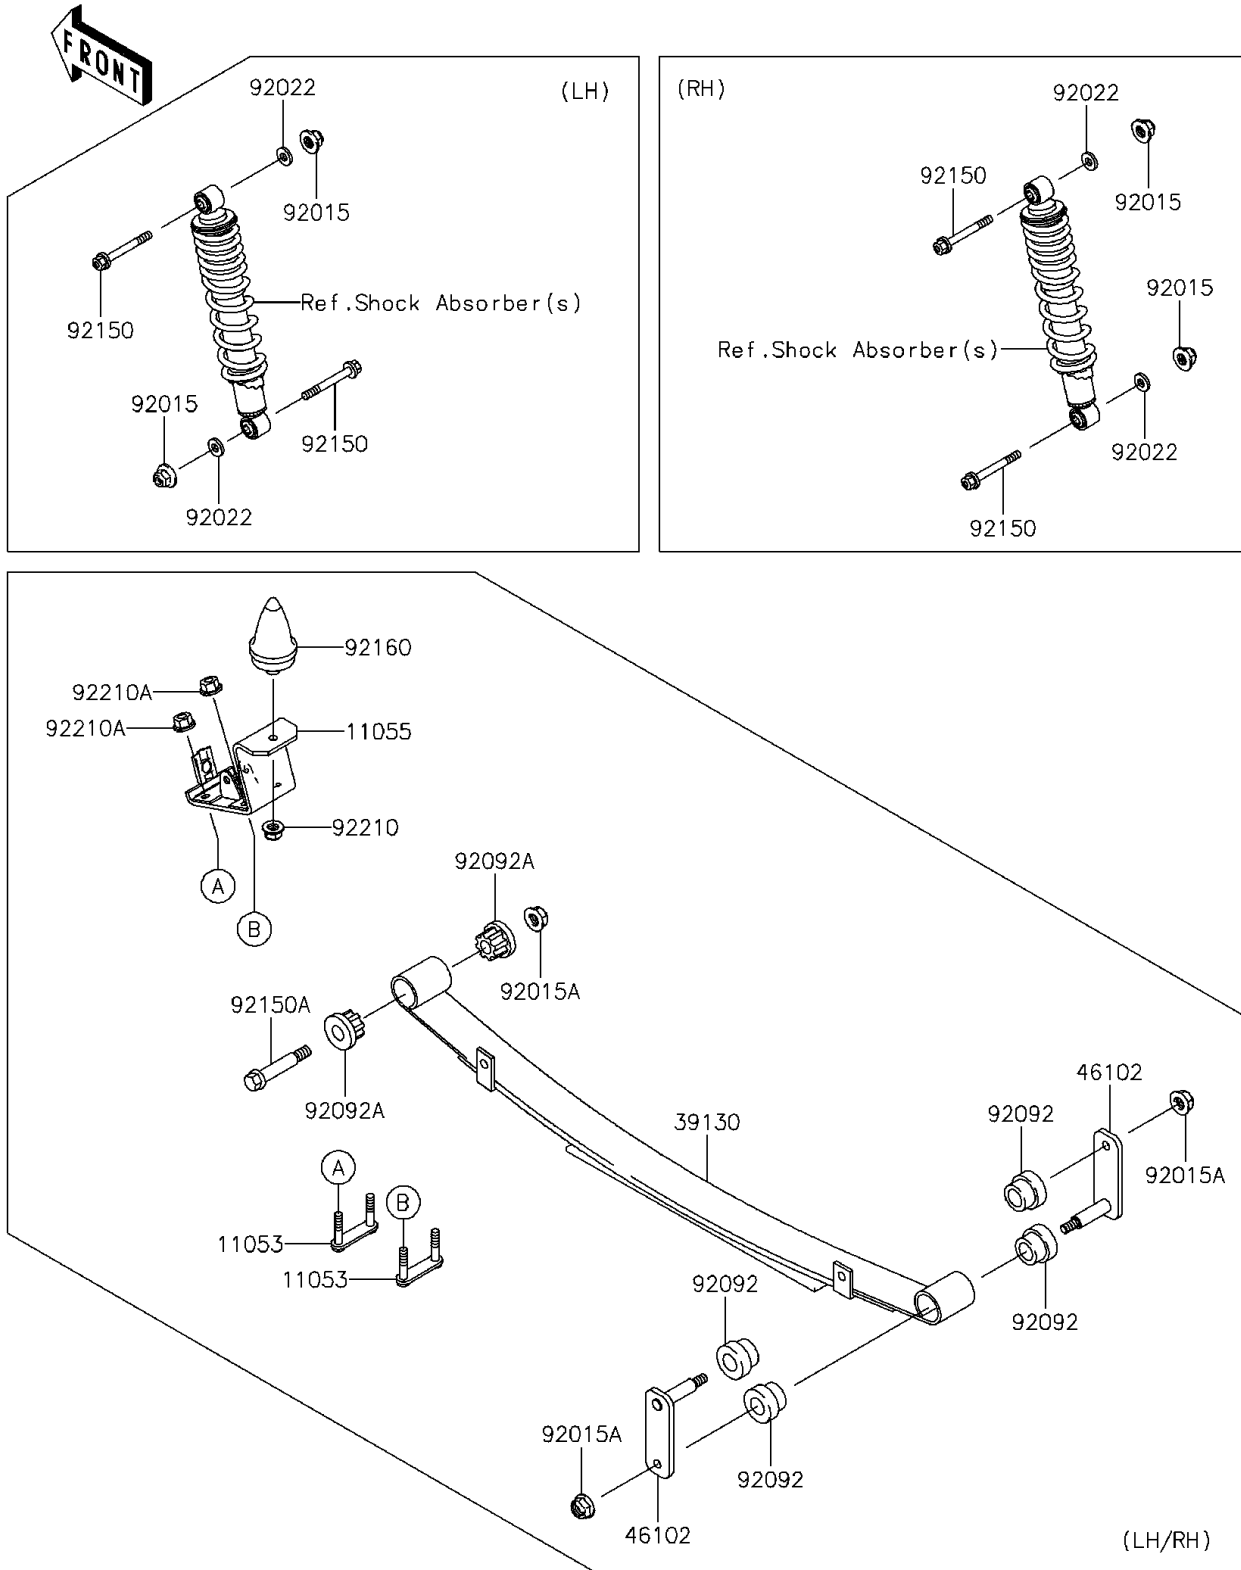

2015 Mule 4010 Trans4x4 PARTS DIAGRAM

Rear Suspension

F2153

2015 Mule 4010 Trans4x4 PARTS LIST

Rear Suspension

ITEM NAME	PART NUMBER	QUANTITY
BRACKET,LEAF SPRING (Ref # 11053)	11053-7564	4
BRACKET,LEAF SPRING (Ref # 11055)	11055-7504	2
SPRING-LEAF (Ref # 39130)	39130-1066	2
ROD,LEAF SPRING,RR (Ref # 46102)	46102-1338	4
NUT,LOCK,10MM (Ref # 92015)	92015-1597	4
NUT,12MM (Ref # 92015A)	92015-1706	6
WASHER,11.5X20.5X1.6 (Ref # 92022)	92022-1768	4
BUSHING-RUBBER (Ref # 92092)	92092-1083	8
BUSHING-RUBBER (Ref # 92092A)	92092-1084	4
BOLT,FLANGED,10X57 (Ref # 92150)	92150-1227	4
BOLT,12MM (Ref # 92150A)	92150-1284	2
DAMPER,BUMP STOPPER (Ref # 92160)	92160-1136	2
NUT,LOCK,FLANGED,10MM (Ref # 92210)	92210-0276	2
NUT,LOCK,10MM (Ref # 92210A)	92210-1204	8