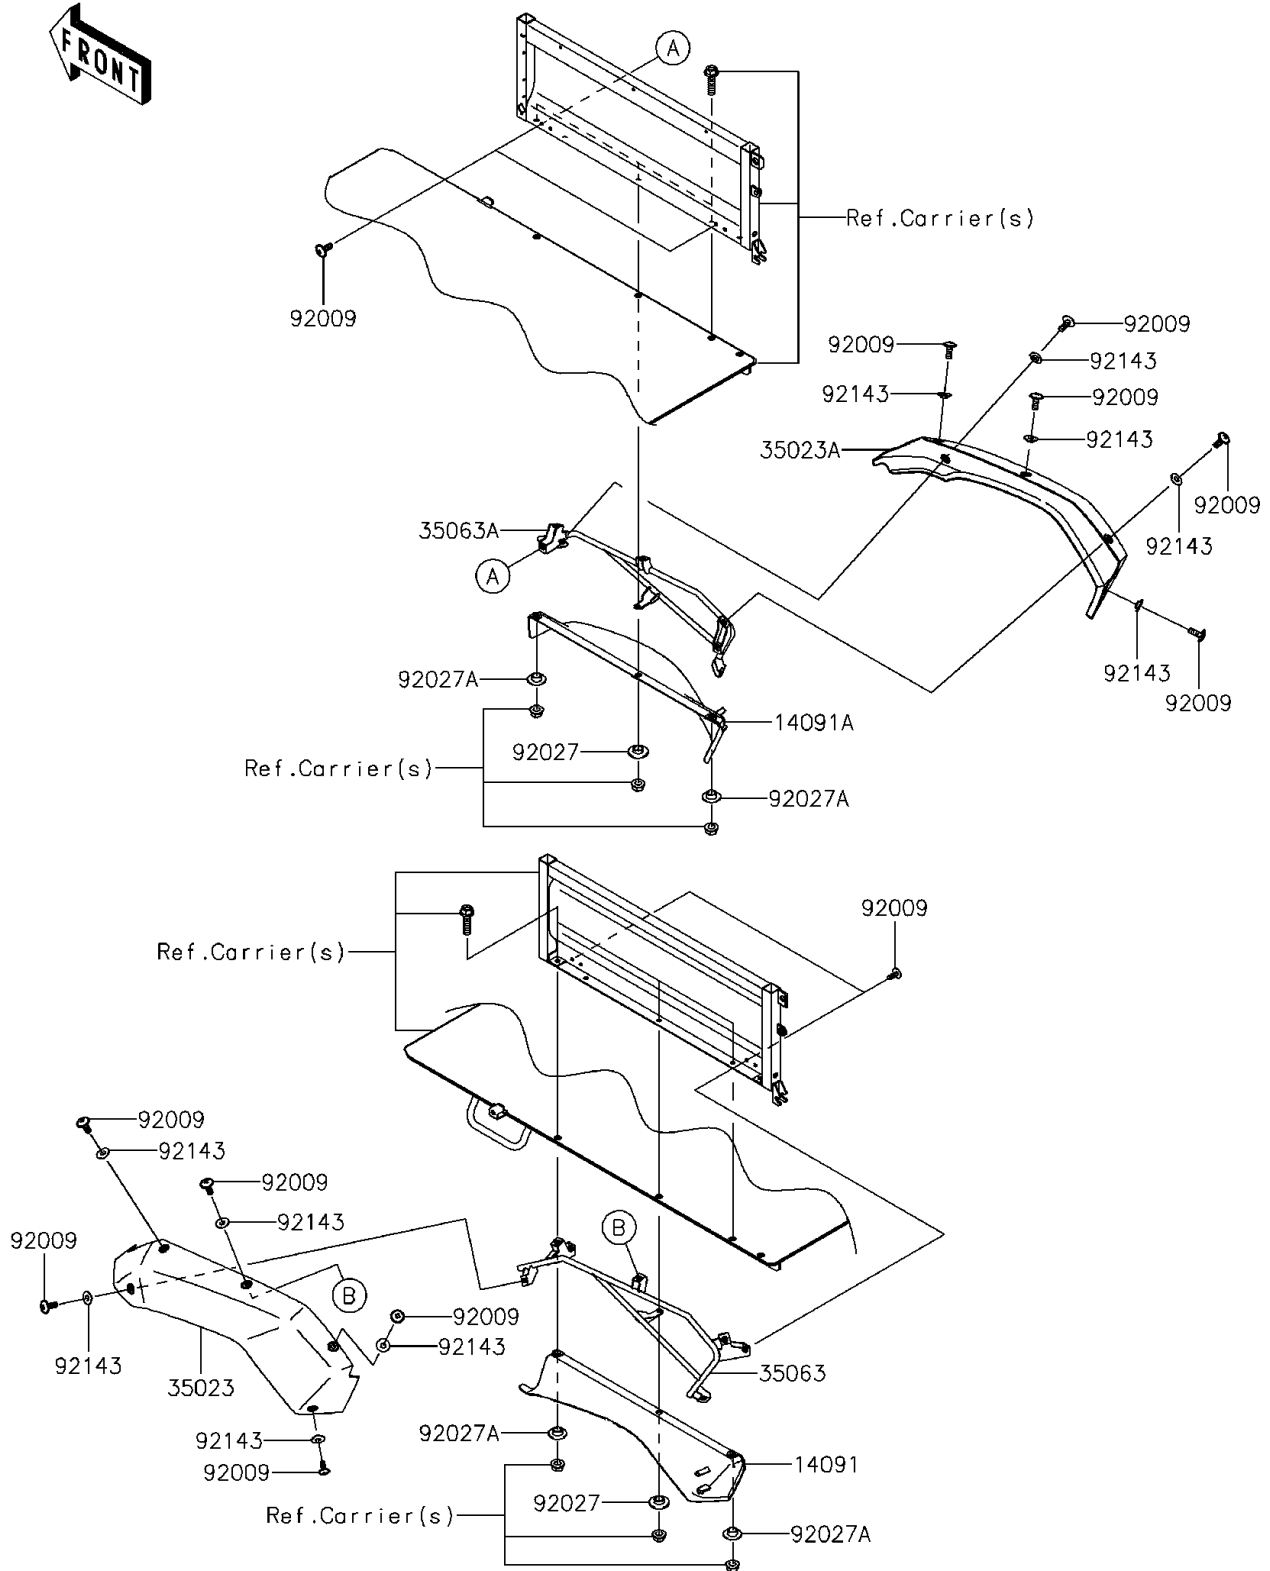

# 2014 MULE™ 4010 TRANS4x4® PARTS DIAGRAM

Rear Fender(s)

F2172

## 2014 MULE™ 4010 TRANS4x4® PARTS LIST

### Rear Fender(s)

ITEM NAME	PART NUMBER	QUANTITY
COVER,FENDER,INSIDE,RR,LH (Ref # 14091)	14091-1634	1
COVER,FENDER,INSIDE,RR,RH (Ref # 14091A)	14091-1635	1
FENDER-REAR,LH,F.BLACK (Ref # 35023)	35023-0121-6Z	1
FENDER-REAR,RH,F.BLACK (Ref # 35023A)	35023-0122-6Z	1
STAY,RR,LH (Ref # 35063)	35063-0449	1
STAY,RR,RH (Ref # 35063A)	35063-0450	1
SCREW,6X16 (Ref # 92009)	92009-1621	14
COLLAR (Ref # 92027)	92027-1354	2
COLLAR (Ref # 92027A)	92027-1908	4
COLLAR (Ref # 92143)	92143-1087	10