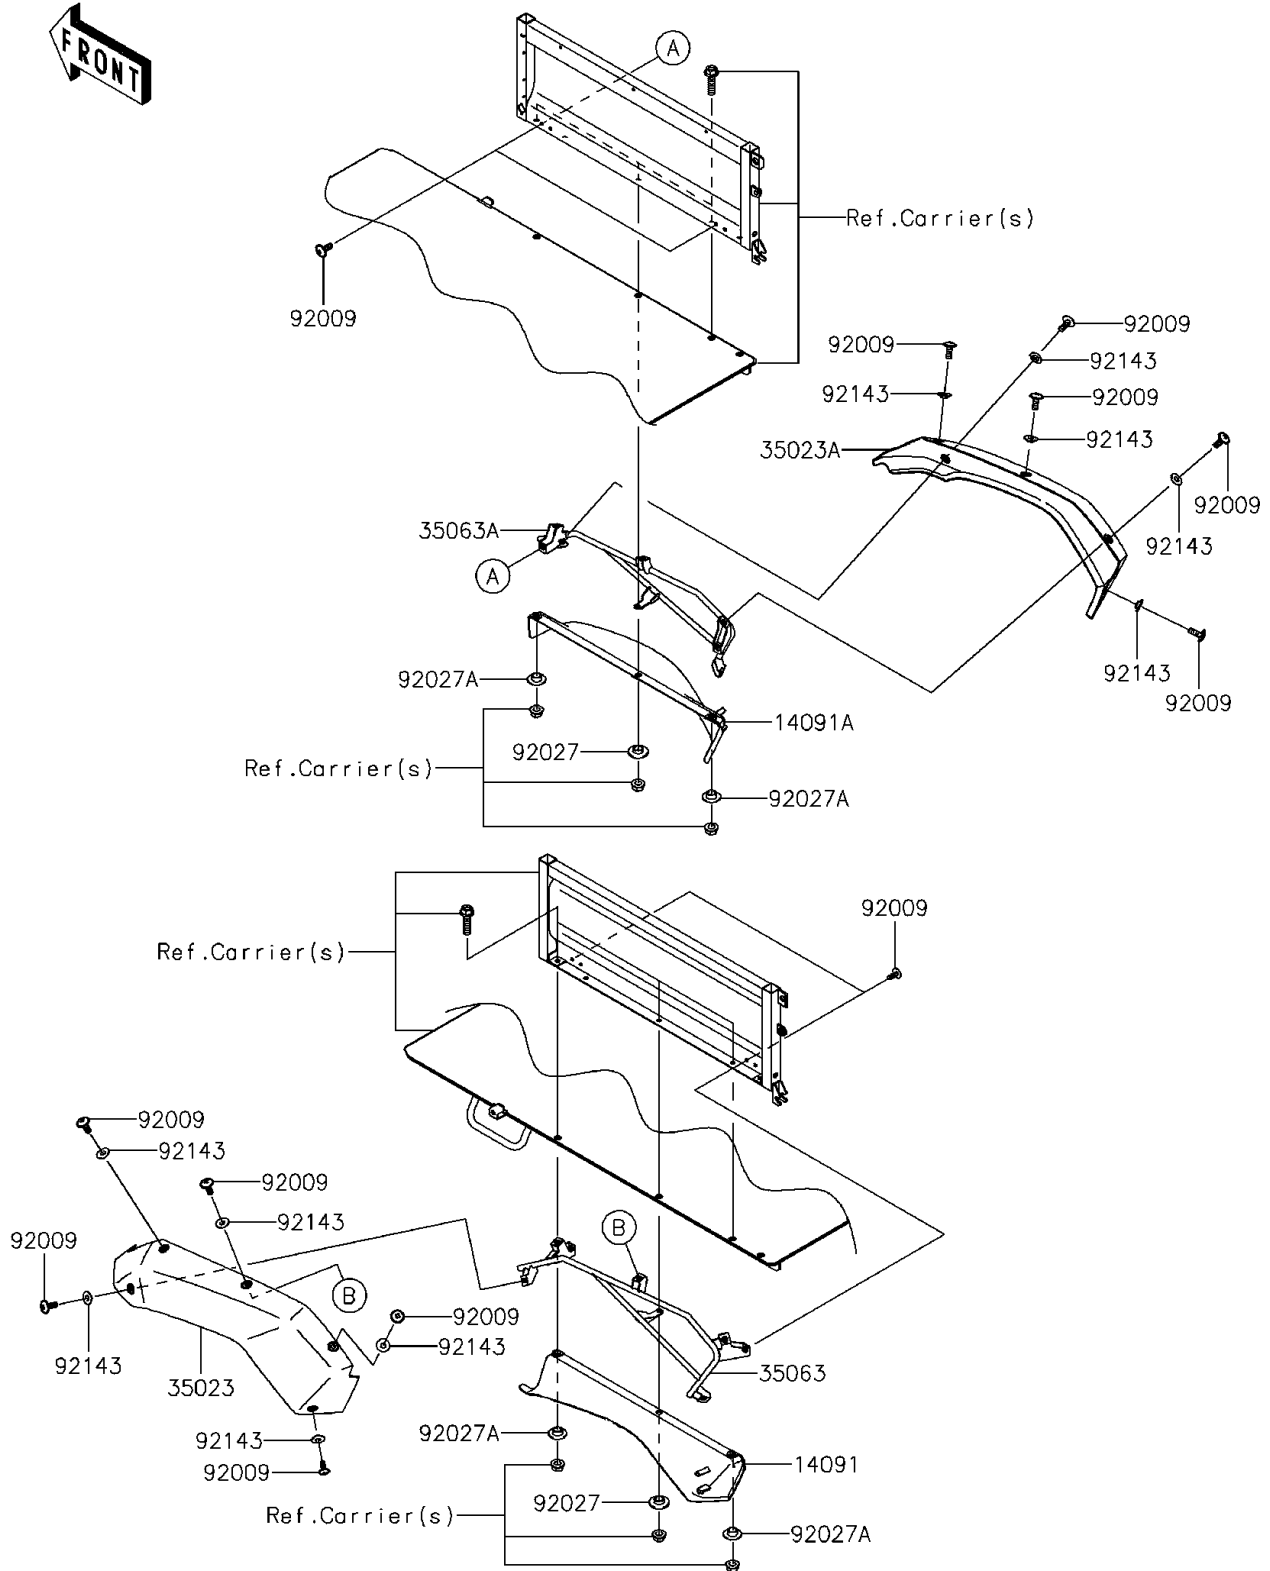

2015 MULE™ 4010 TRANS4x4® PARTS DIAGRAM

Rear Fender(s)

F2172

2015 MULE™ 4010 TRANS4x4® PARTS LIST

Rear Fender(s)

ITEM NAME	PART NUMBER	QUANTITY
COVER,FENDER,INSIDE,RR,LH (Ref # 14091)	14091-1634	1
COVER,FENDER,INSIDE,RR,RH (Ref # 14091A)	14091-1635	1
FENDER-REAR,LH,F.BLACK (Ref # 35023)	35023-0121-6Z	1
FENDER-REAR,RH,F.BLACK (Ref # 35023A)	35023-0122-6Z	1
STAY,RR,LH (Ref # 35063)	35063-0449	1
STAY,RR,RH (Ref # 35063A)	35063-0450	1
SCREW,6X16 (Ref # 92009)	92009-1621	14
COLLAR (Ref # 92027)	92027-1354	2
COLLAR (Ref # 92027A)	92027-1908	4
COLLAR (Ref # 92143)	92143-1087	10