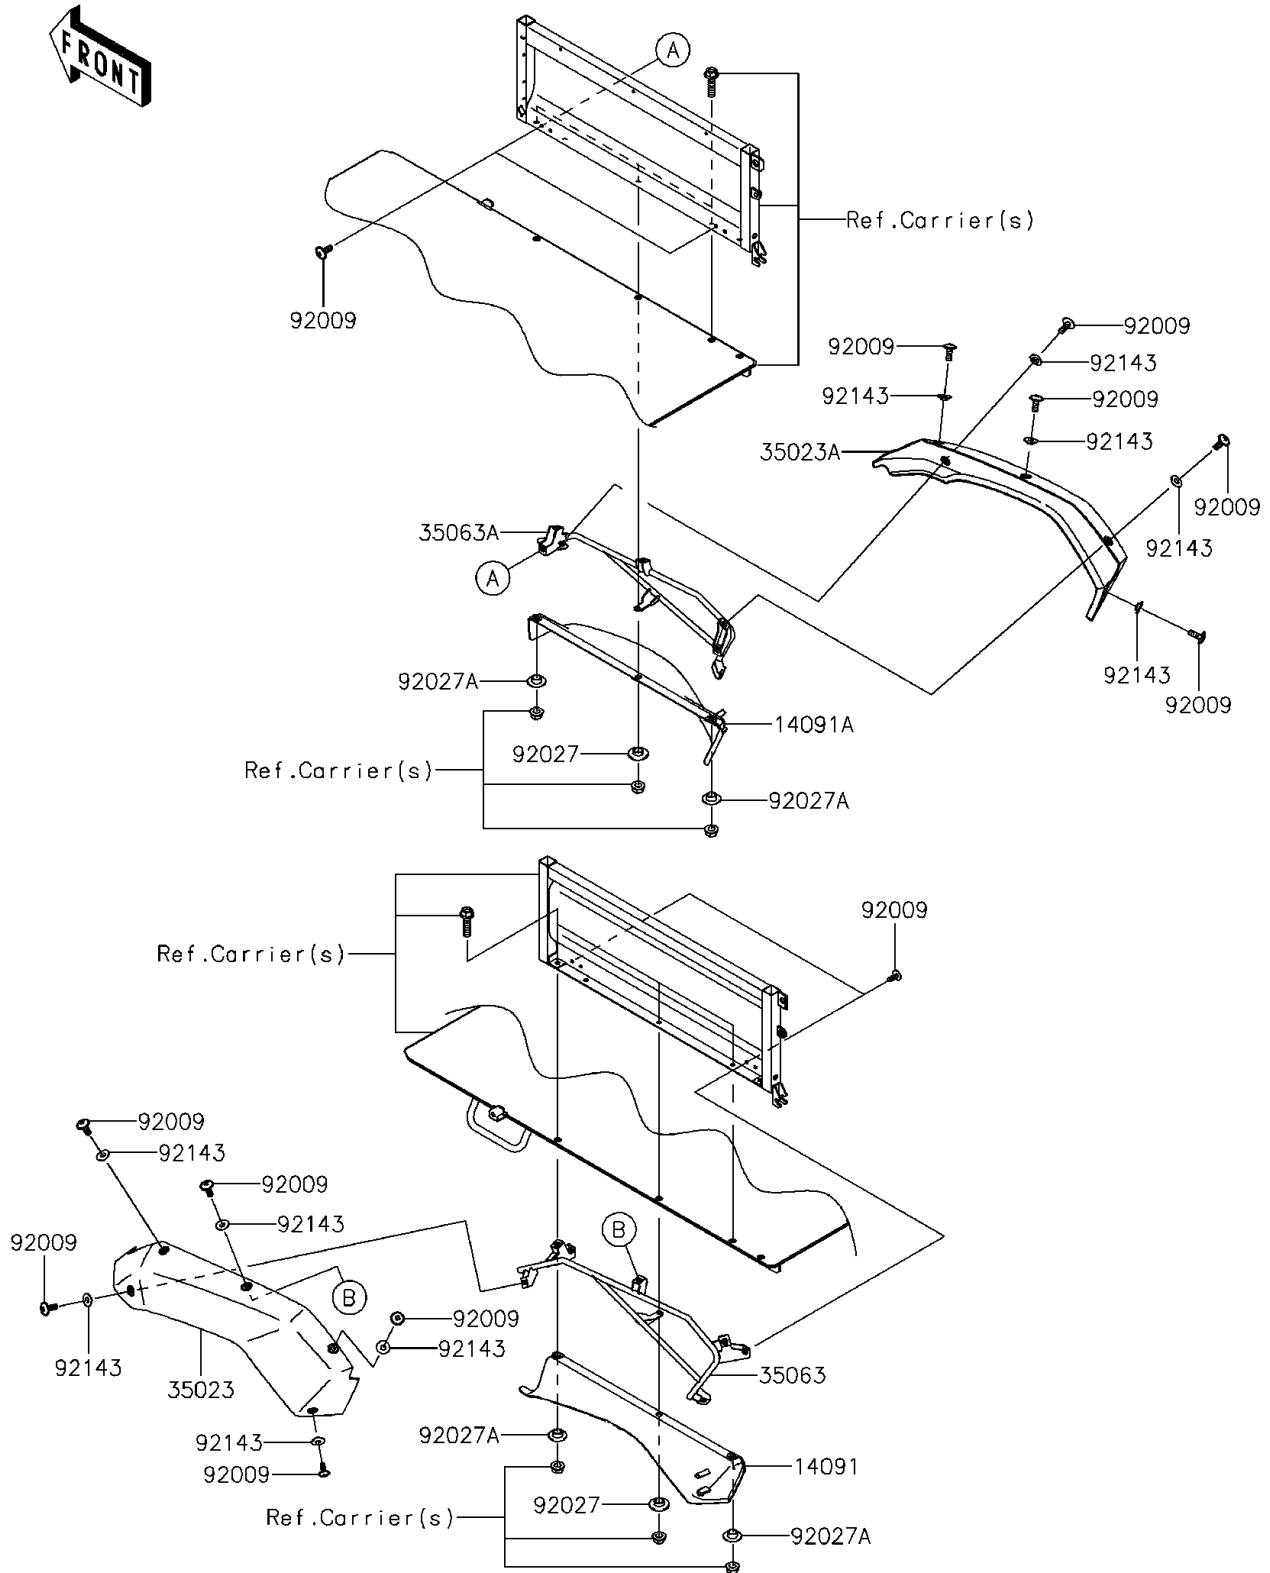

2015 Mule 4010 Trans4x4 PARTS DIAGRAM

Rear Fender(s)

F2172

2015 Mule 4010 Trans4x4 PARTS LIST

Rear Fender(s)

| ITEM NAME | PART NUMBER | QUANTITY |
|--|---------------|----------|
| COVER,FENDER,INSIDE,RR,LH (Ref # 14091) | 14091-1634 | 1 |
| COVER,FENDER,INSIDE,RR,RH (Ref # 14091A) | 14091-1635 | 1 |
| FENDER-REAR,LH,F.BLACK (Ref # 35023) | 35023-0121-6Z | 1 |
| FENDER-REAR,RH,F.BLACK (Ref # 35023A) | 35023-0122-6Z | 1 |
| STAY,RR,LH (Ref # 35063) | 35063-0449 | 1 |
| STAY,RR,RH (Ref # 35063A) | 35063-0450 | 1 |
| SCREW,6X16 (Ref # 92009) | 92009-1621 | 14 |
| COLLAR (Ref # 92027) | 92027-1354 | 2 |
| COLLAR (Ref # 92027A) | 92027-1908 | 4 |
| COLLAR (Ref # 92143) | 92143-1087 | 10 |