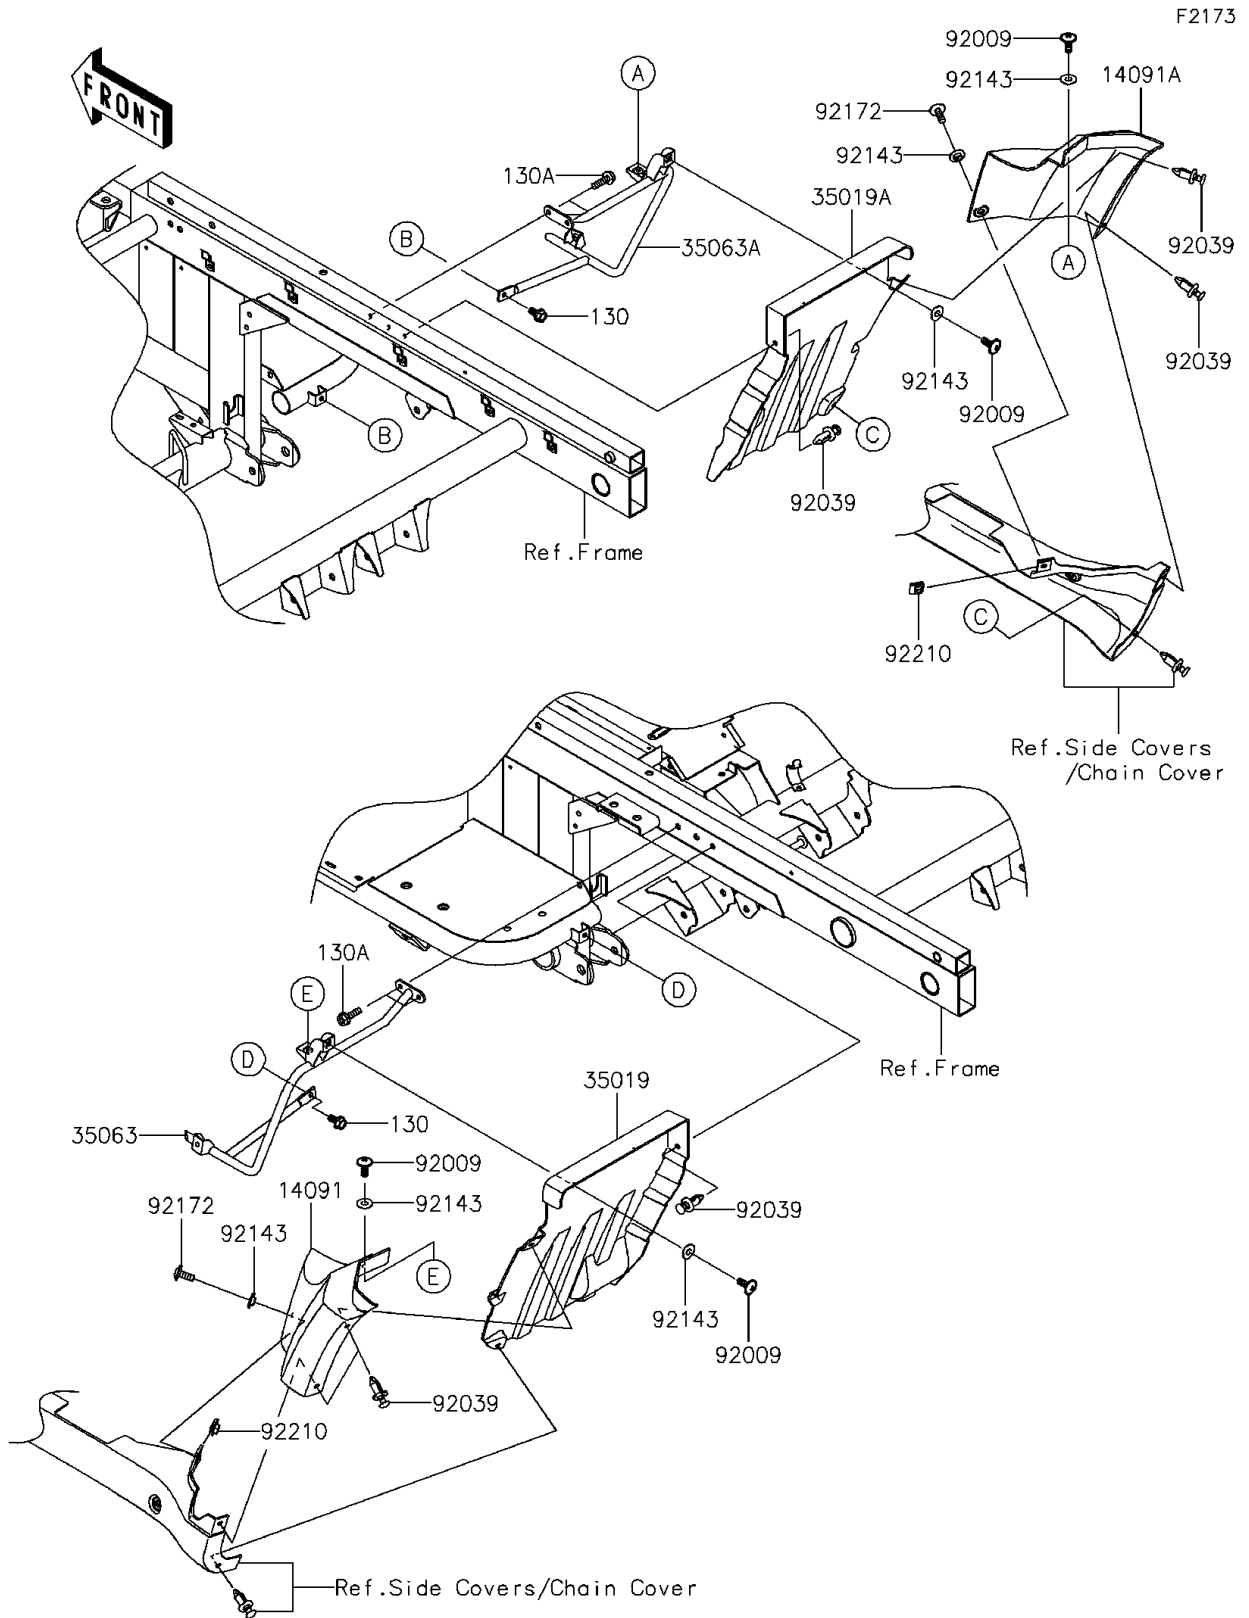

2015 Mule 4010 Trans4x4 PARTS DIAGRAM

Flap

2015 Mule 4010 Trans4x4 PARTS LIST

Flap

ITEM NAME	PART NUMBER	QUANTITY
COVER,REAR FENDER,LWR,LH,F.BLK (Ref # 14091)	14091-0819-6Z	1
COVER,REAR FENDER,LWR,RH,F.BLK (Ref # 14091A)	14091-0820-6Z	1
FLAP,RR,LH (Ref # 35019)	35019-0066	1
FLAP,RR,RH (Ref # 35019A)	35019-0067	1
STAY,RR,LH (Ref # 35063)	35063-0451	1
STAY,RR,RH (Ref # 35063A)	35063-0452	1
SCREW,6X16 (Ref # 92009)	92009-1621	4
RIVET (Ref # 92039)	92039-1229	6
COLLAR (Ref # 92143)	92143-1087	6
SCREW,TAPPING,6X20 (Ref # 92172)	92172-0488	2
NUT,LEAF SPRING,6MM (Ref # 92210)	92210-0624	2
BOLT-FLANGED,6X14 (Ref # 130)	130BA0614	2
BOLT-FLANGED,6X20 (Ref # 130A)	130BA0620	4