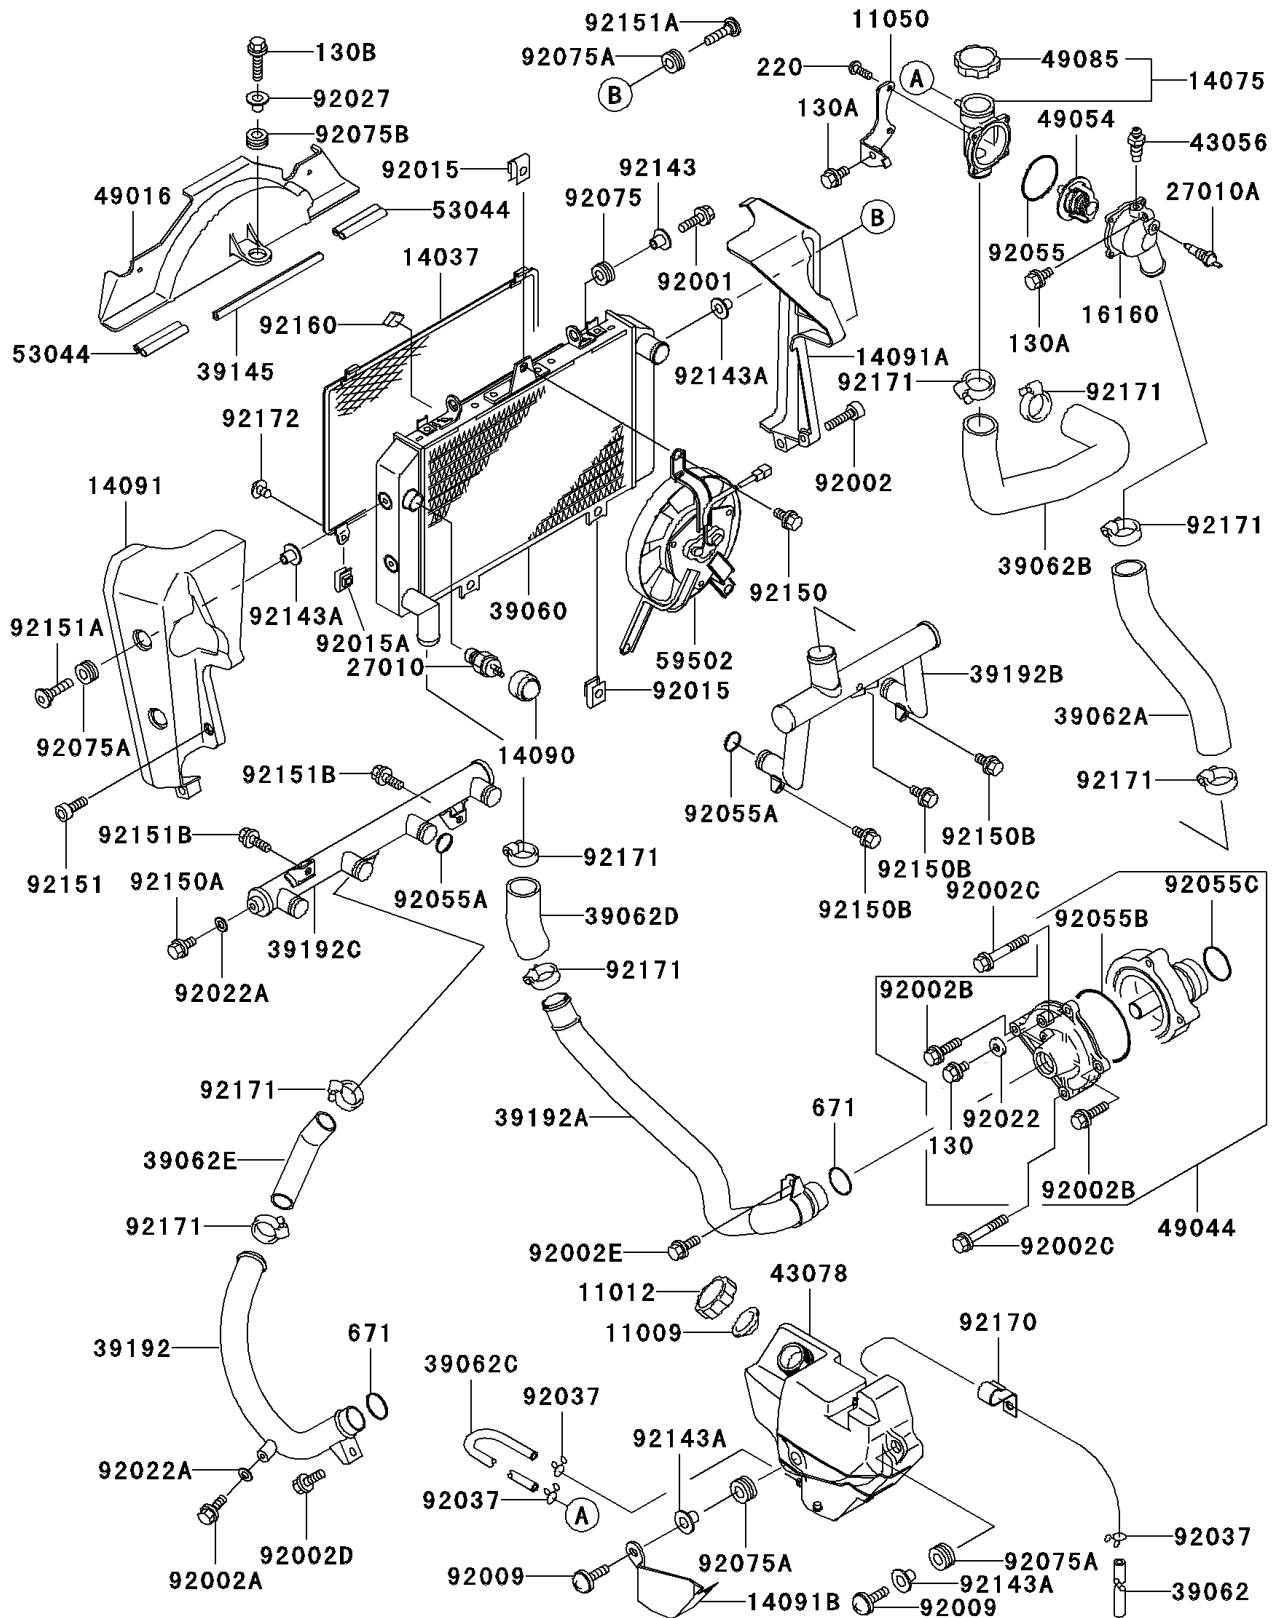

2005 ZRX1200R PARTS DIAGRAM

Radiator