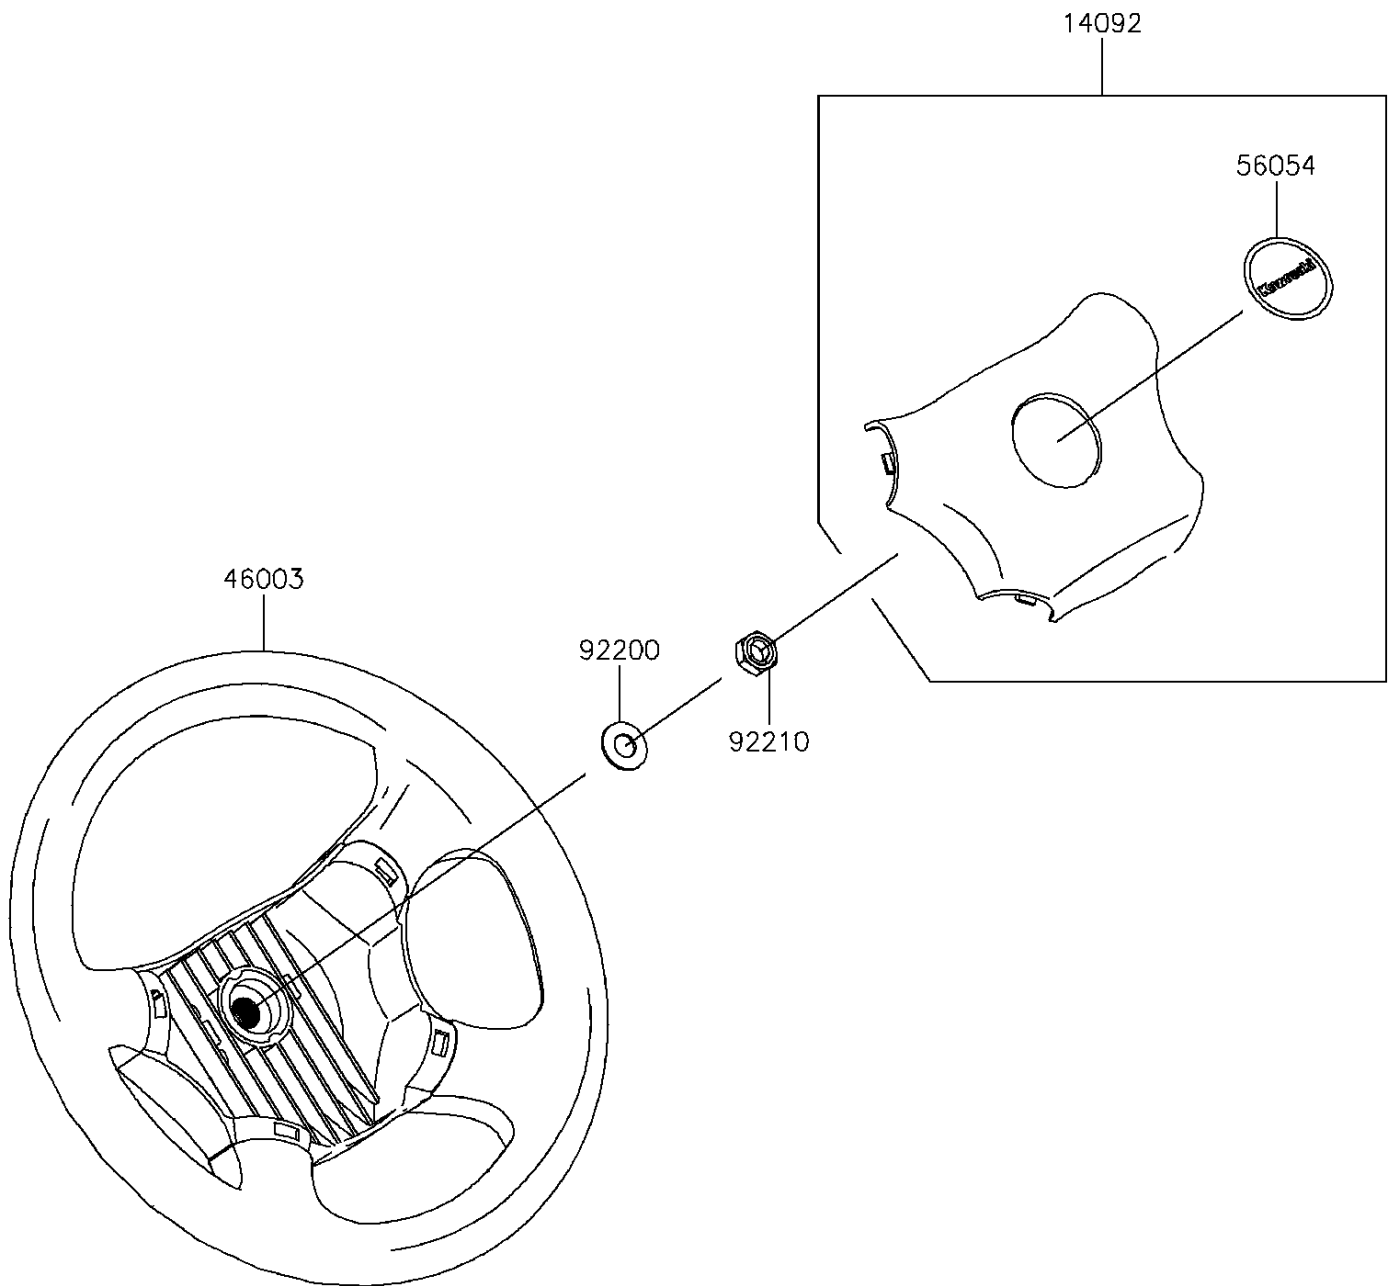

2014 Mule 4010 Trans4x4 PARTS DIAGRAM

Steering Wheel

F2311

2014 Mule 4010 Trans4x4 PARTS LIST

Steering Wheel

ITEM NAME	PART NUMBER	QUANTITY
COVER,HORN SWITCH (Ref # 14092)	14092-1029	1
HANDLE (Ref # 46003)	46003-0595	1
MARK,CENTER LOGO,KAWASAKI (Ref # 56054)	56054-1188	1
WASHER,12.1X25X1.6 (Ref # 92200)	92200-0455	1
NUT,LOCK,12MM (Ref # 92210)	92210-1249	1