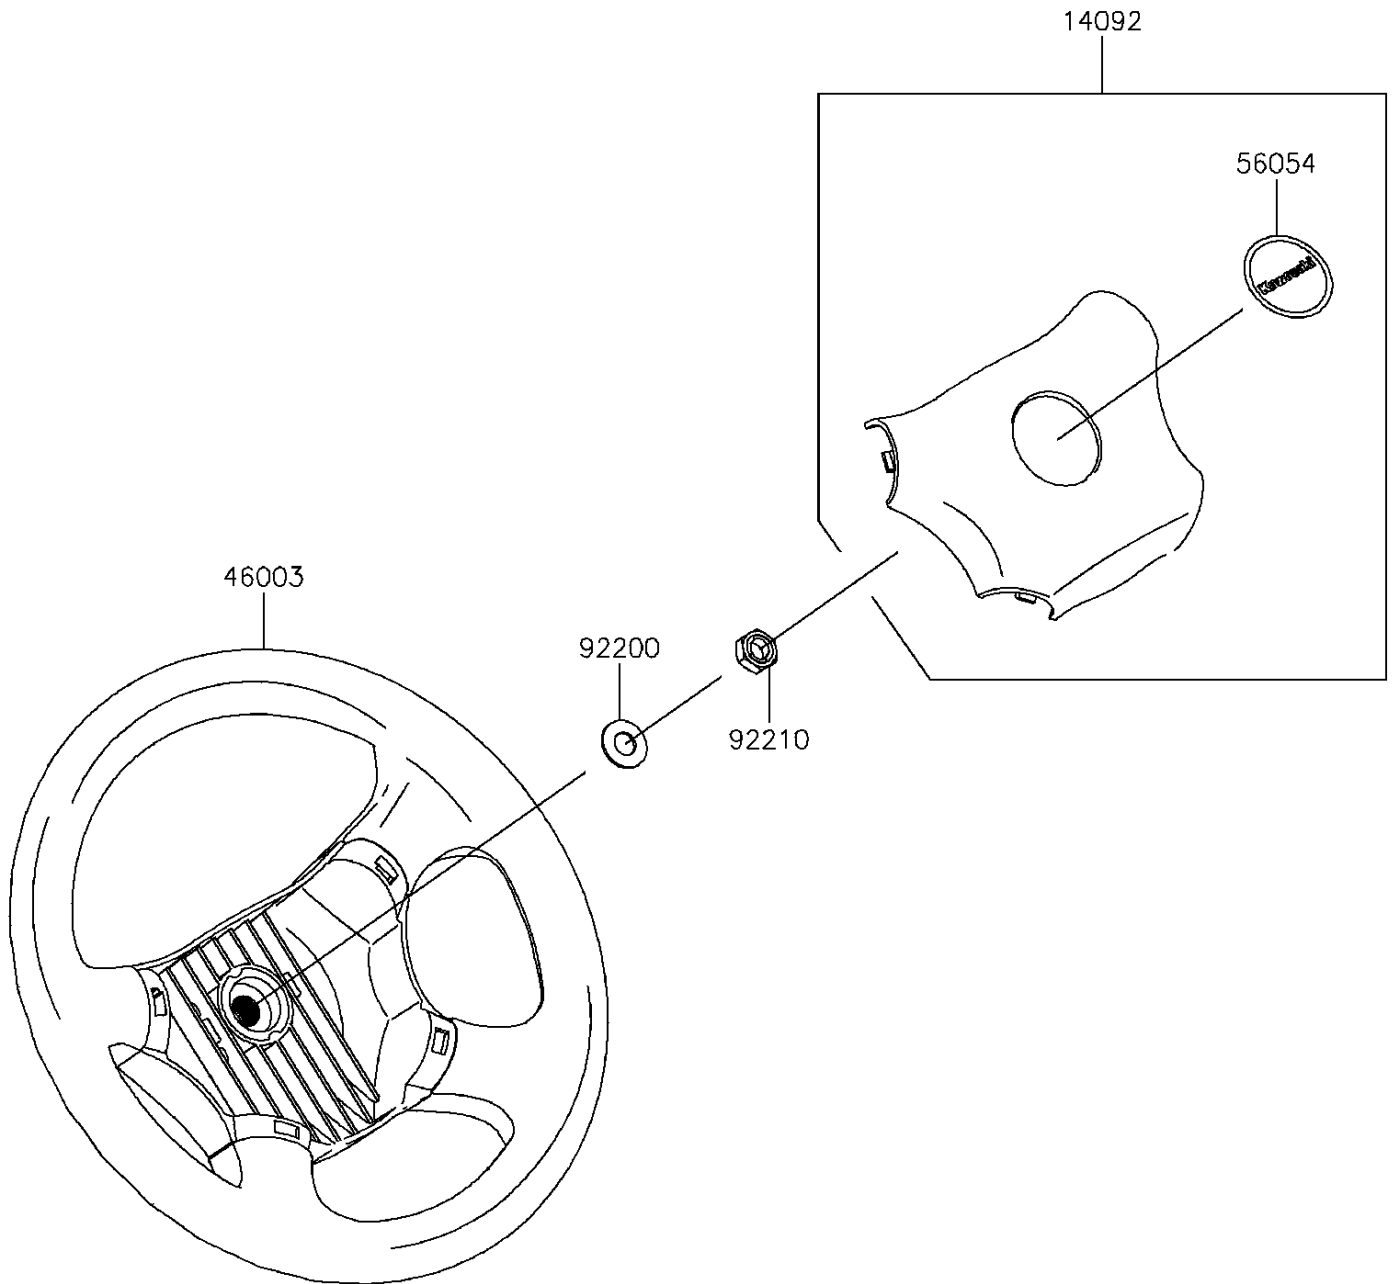

2014 MULE™ 4010 TRANS4x4® PARTS DIAGRAM

Steering Wheel

F2311

2014 MULE™ 4010 TRANS4x4® PARTS LIST

Steering Wheel

ITEM NAME	PART NUMBER	QUANTITY
COVER,HORN SWITCH (Ref # 14092)	14092-1029	1
HANDLE (Ref # 46003)	46003-0595	1
MARK,CENTER LOGO,KAWASAKI (Ref # 56054)	56054-1188	1
WASHER,12.1X25X1.6 (Ref # 92200)	92200-0455	1
NUT,LOCK,12MM (Ref # 92210)	92210-1249	1