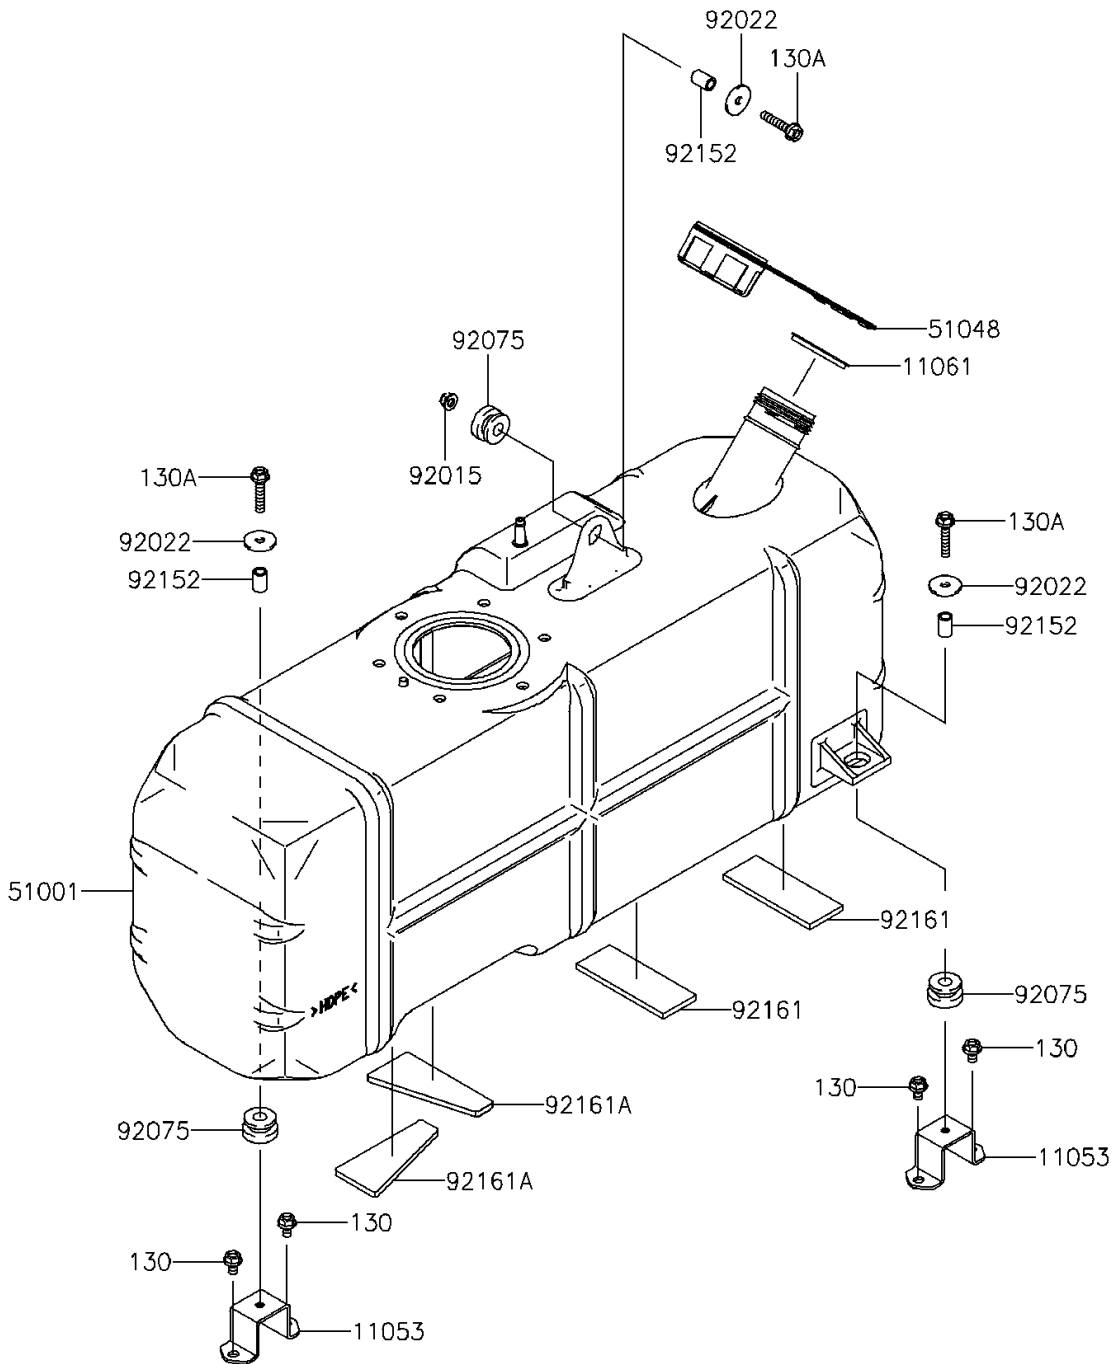

2015 Mule 4010 Trans4x4 PARTS DIAGRAM

Fuel Tank

F2410

2015 Mule 4010 Trans4x4 PARTS LIST

Fuel Tank

ITEM NAME	PART NUMBER	QUANTITY
BRACKET (Ref # 11053)	11053-7512	2
GASKET,FUEL TANK CAP (Ref # 11061)	11061-0395	1
TANK-COMP-FUEL (Ref # 51001)	51001-0763	1
CAP-ASSY-TANK,FUEL (Ref # 51048)	51048-0026	1
NUT,LOCK,FLANGED,6MM (Ref # 92015)	92015-1675	1
WASHER,6.5X24X2 (Ref # 92022)	92022-1690	3
DAMPER (Ref # 92075)	92075-1787	3
COLLAR,7.02X10.32X15.3 (Ref # 92152)	92152-7511	3
DAMPER,92X35X4.76 (Ref # 92161)	92161-0813	2
DAMPER,92X19X4.76 (Ref # 92161A)	92161-0814	2
BOLT-FLANGED,6X10 (Ref # 130)	130BA0610	4
BOLT-FLANGED,6X30 (Ref # 130A)	130BA0630	3