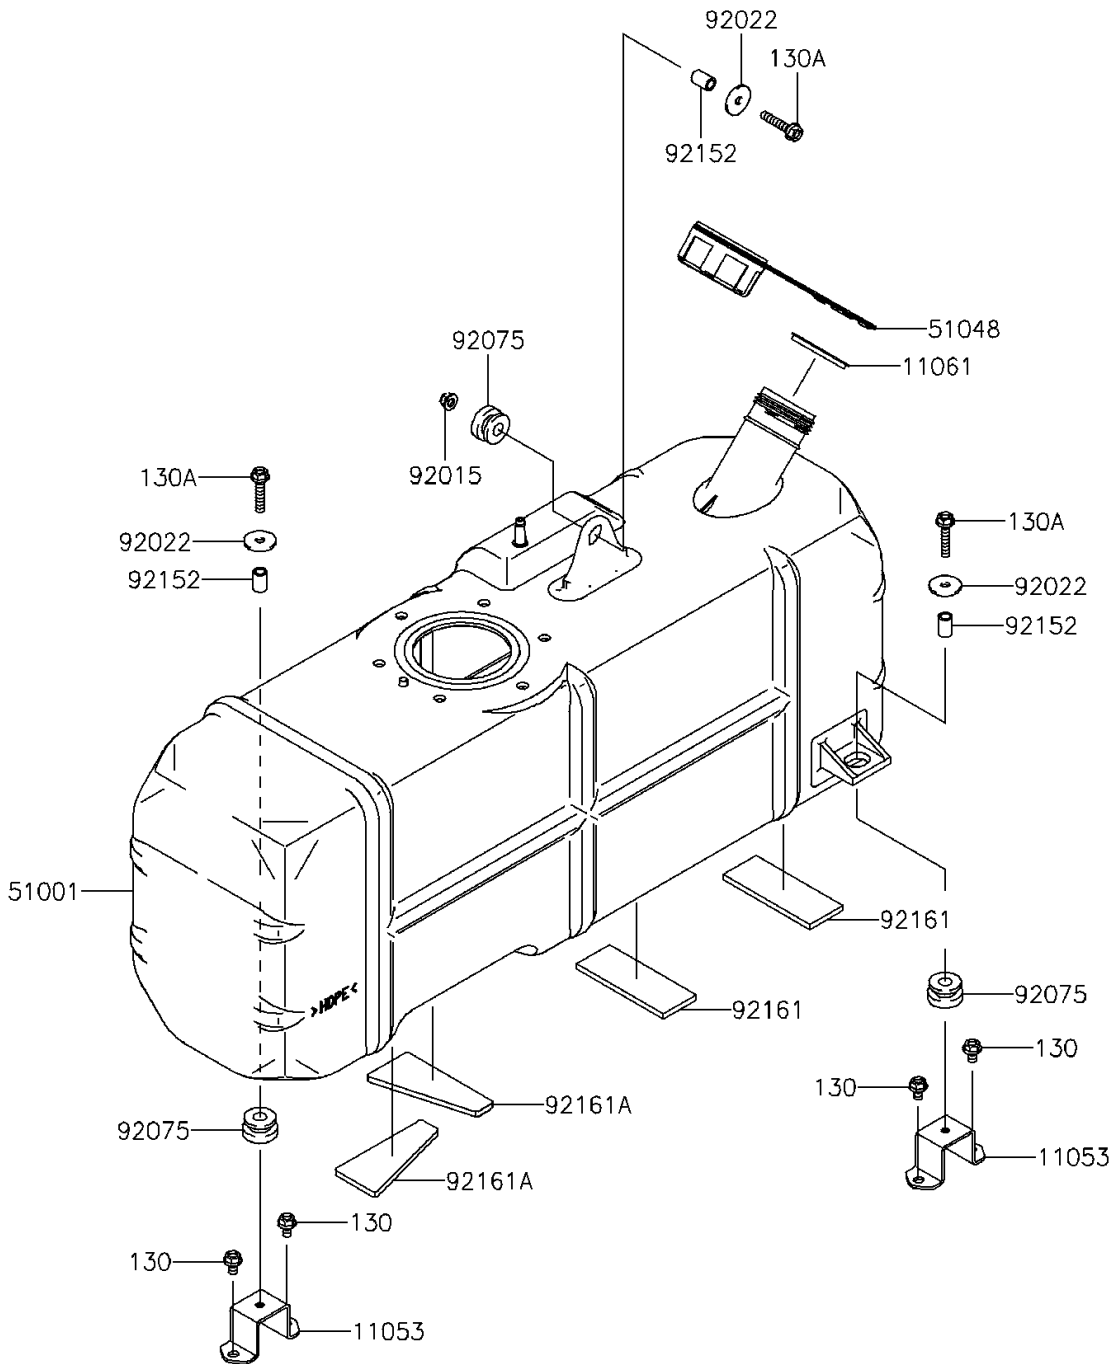

2015 Mule 4010 Trans4x4 PARTS DIAGRAM

Fuel Tank

F2410

2015 Mule 4010 Trans4x4 PARTS LIST

Fuel Tank

ITEM NAME	PART NUMBER	QUANTITY
BRACKET (Ref # 11053)	11053-7512	2
GASKET,FUEL TANK CAP (Ref # 11061)	11061-0395	1
TANK-COMP-FUEL (Ref # 51001)	51001-0763	1
CAP-ASSY-TANK,FUEL (Ref # 51048)	51048-0026	1
NUT,LOCK,FLANGED,6MM (Ref # 92015)	92015-1675	1
WASHER,6.5X24X2 (Ref # 92022)	92022-1690	3
DAMPER (Ref # 92075)	92075-1787	3
COLLAR,7.02X10.32X15.3 (Ref # 92152)	92152-7511	3
DAMPER,92X35X4.76 (Ref # 92161)	92161-0813	2
DAMPER,92X19X4.76 (Ref # 92161A)	92161-0814	2
BOLT-FLANGED,6X10 (Ref # 130)	130BA0610	4
BOLT-FLANGED,6X30 (Ref # 130A)	130BA0630	3