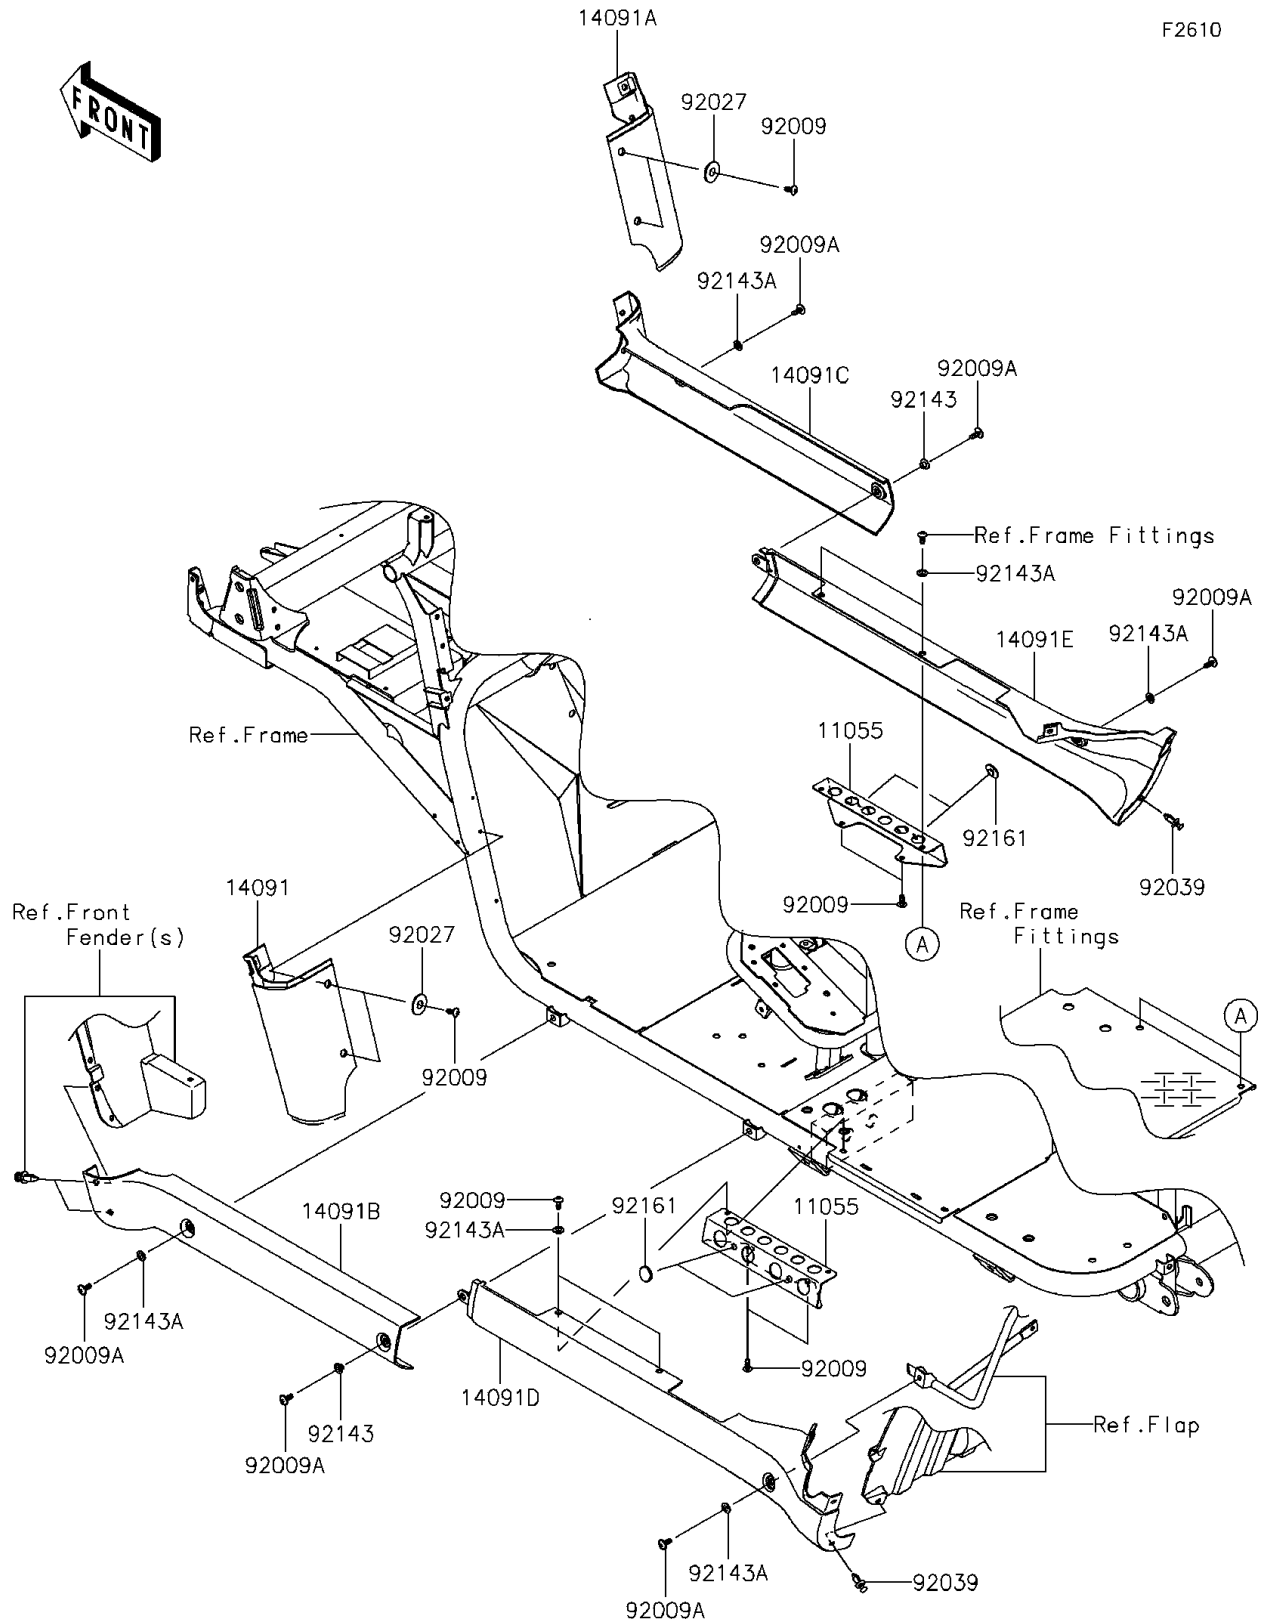

2014 MULE™ 4010 TRANS4x4® PARTS DIAGRAM

Side Covers/Chain Cover

F2610

2014 MULE™ 4010 TRANS4x4® PARTS LIST

Side Covers/Chain Cover

ITEM NAME	PART NUMBER	QUANTITY
BRACKET (Ref # 11055)	11055-0599	2
COVER,FR FENDER,LWR,LH,F.BLACK (Ref # 14091)	14091-0821-6Z	1
COVER,FR FENDER,LWR,RH,F.BLACK (Ref # 14091A)	14091-0822-6Z	1
COVER,SIDE STEP,FR,LH,F.BLACK (Ref # 14091B)	14091-0823-6Z	1
COVER,SIDE STEP,FR,RH,F.BLACK (Ref # 14091C)	14091-0824-6Z	1
COVER,SIDE STEP,RR,LH,F.BLACK (Ref # 14091D)	14091-0825-6Z	1
COVER,SIDE STEP,RR,RH,F.BLACK (Ref # 14091E)	14091-0826-6Z	1
SCREW,TAPPING,6X16 (Ref # 92009)	92009-1166	10
SCREW,6X16 (Ref # 92009A)	92009-1621	6
COLLAR,L=4.7 (Ref # 92027)	92027-1964	4
RIVET (Ref # 92039)	92039-1229	2
COLLAR (Ref # 92143)	92143-1057	2
COLLAR (Ref # 92143A)	92143-1087	8
DAMPER,RUBBER (Ref # 92161)	92161-1200	4