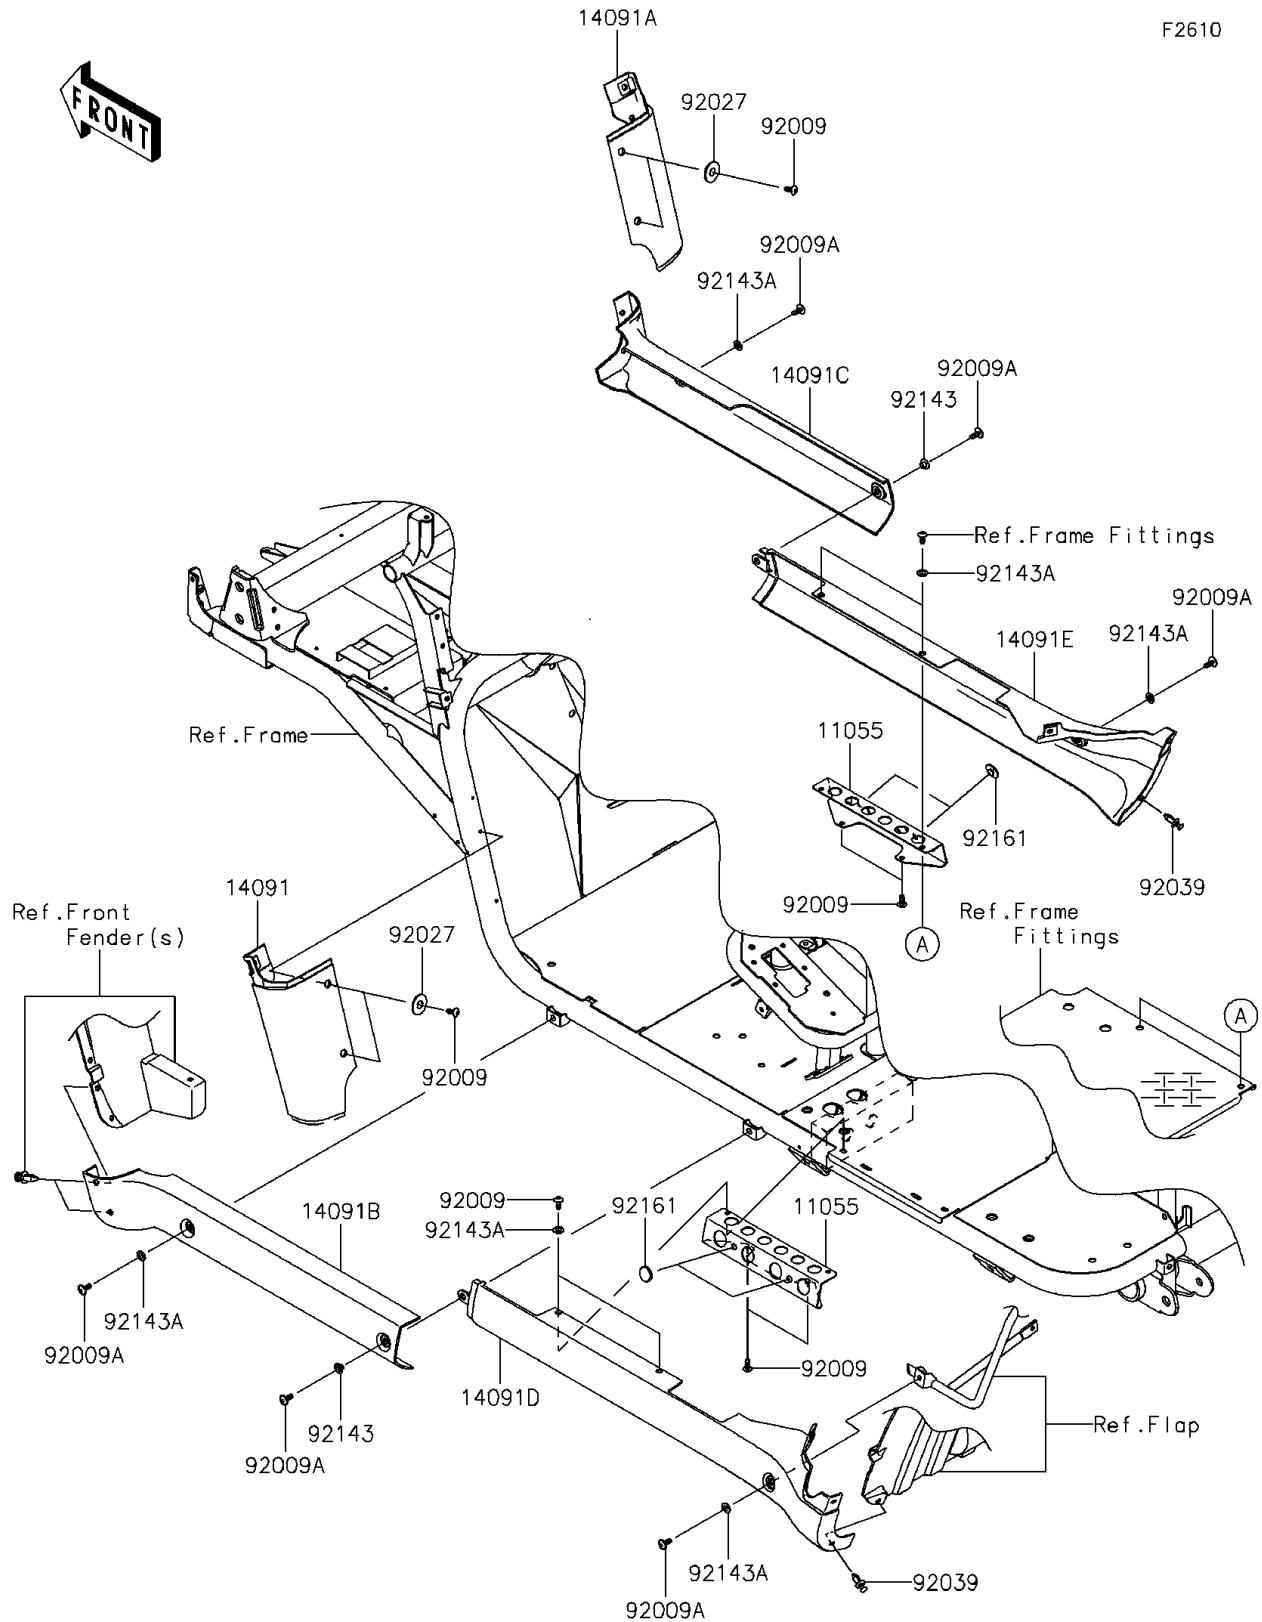

2015 MULE™ 4010 TRANS4x4® PARTS DIAGRAM

Side Covers/Chain Cover

F2610

2015 MULE™ 4010 TRANS4x4® PARTS LIST

Side Covers/Chain Cover

ITEM NAME	PART NUMBER	QUANTITY
BRACKET (Ref # 11055)	11055-0599	2
COVER,FR FENDER,LWR,LH,F.BLACK (Ref # 14091)	14091-0821-6Z	1
COVER,FR FENDER,LWR,RH,F.BLACK (Ref # 14091A)	14091-0822-6Z	1
COVER,SIDE STEP,FR,LH,F.BLACK (Ref # 14091B)	14091-0823-6Z	1
COVER,SIDE STEP,FR,RH,F.BLACK (Ref # 14091C)	14091-0824-6Z	1
COVER,SIDE STEP,RR,LH,F.BLACK (Ref # 14091D)	14091-0825-6Z	1
COVER,SIDE STEP,RR,RH,F.BLACK (Ref # 14091E)	14091-0826-6Z	1
SCREW,TAPPING,6X16 (Ref # 92009)	92009-1166	10
SCREW,6X16 (Ref # 92009A)	92009-1621	6
COLLAR,L=4.7 (Ref # 92027)	92027-1964	4
RIVET (Ref # 92039)	92039-1229	2
COLLAR (Ref # 92143)	92143-1057	2
COLLAR (Ref # 92143A)	92143-1087	8
DAMPER,RUBBER (Ref # 92161)	92161-1200	4